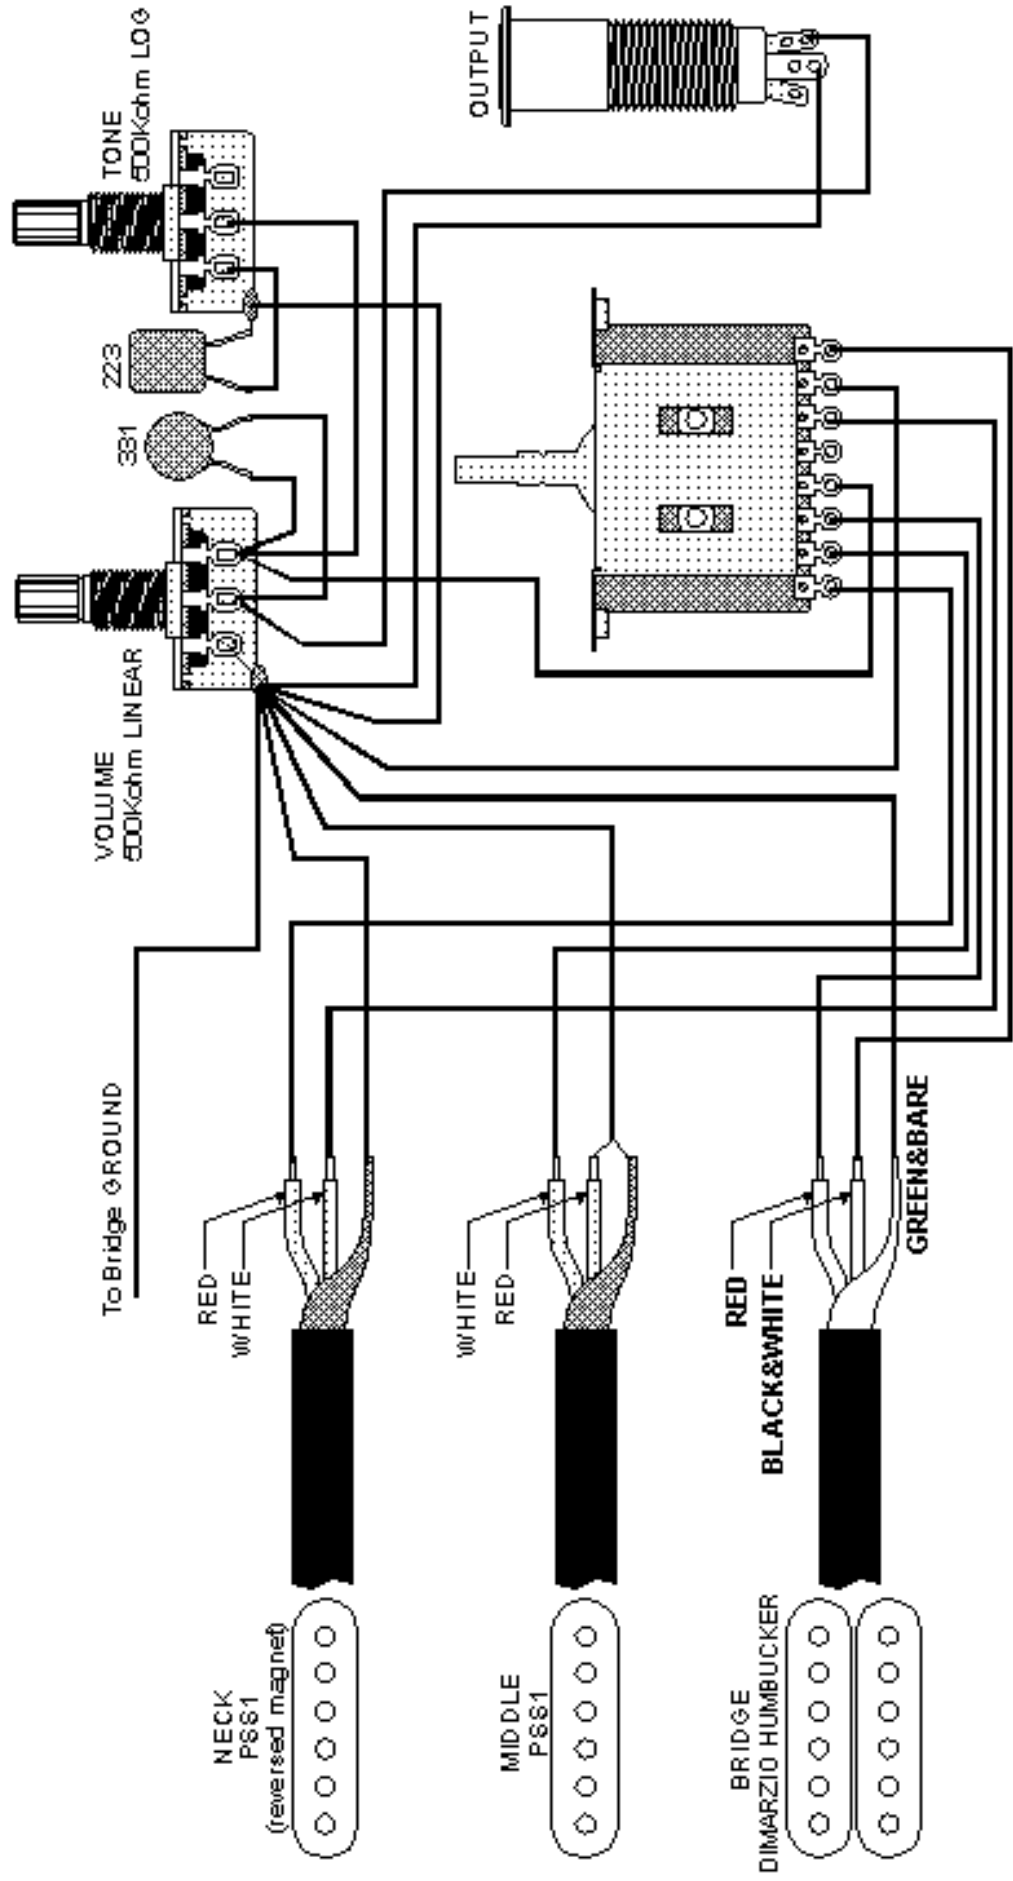

DiMarzio humbucker bridge position

94: RX160, RX170, RX270
 95: RX40, RX60
 96: RX20, RX40, RX60, RX240

| | | | | | |
|---|-------------|----------------|------------|------------|-------|
| MODEL NUMBER | MO DEL NAME | APPROVED BY | CHECKED BY | DRAWING BY | SCALE |
| SSH (C) | | | | A. M. | |
| HOSHINO GAKKI CO., LTD. No. 22, 3-CHOME, SHIMO-KU-CHO, HIRASHI-KU, NAOYA, JAPAN TEL: 052-531-0334 FAX: 052-537-4729 | | DRAWING NUMBER | | DATE | SIZE |
| | | W/360-46 | | '96/07/26 | A4 |