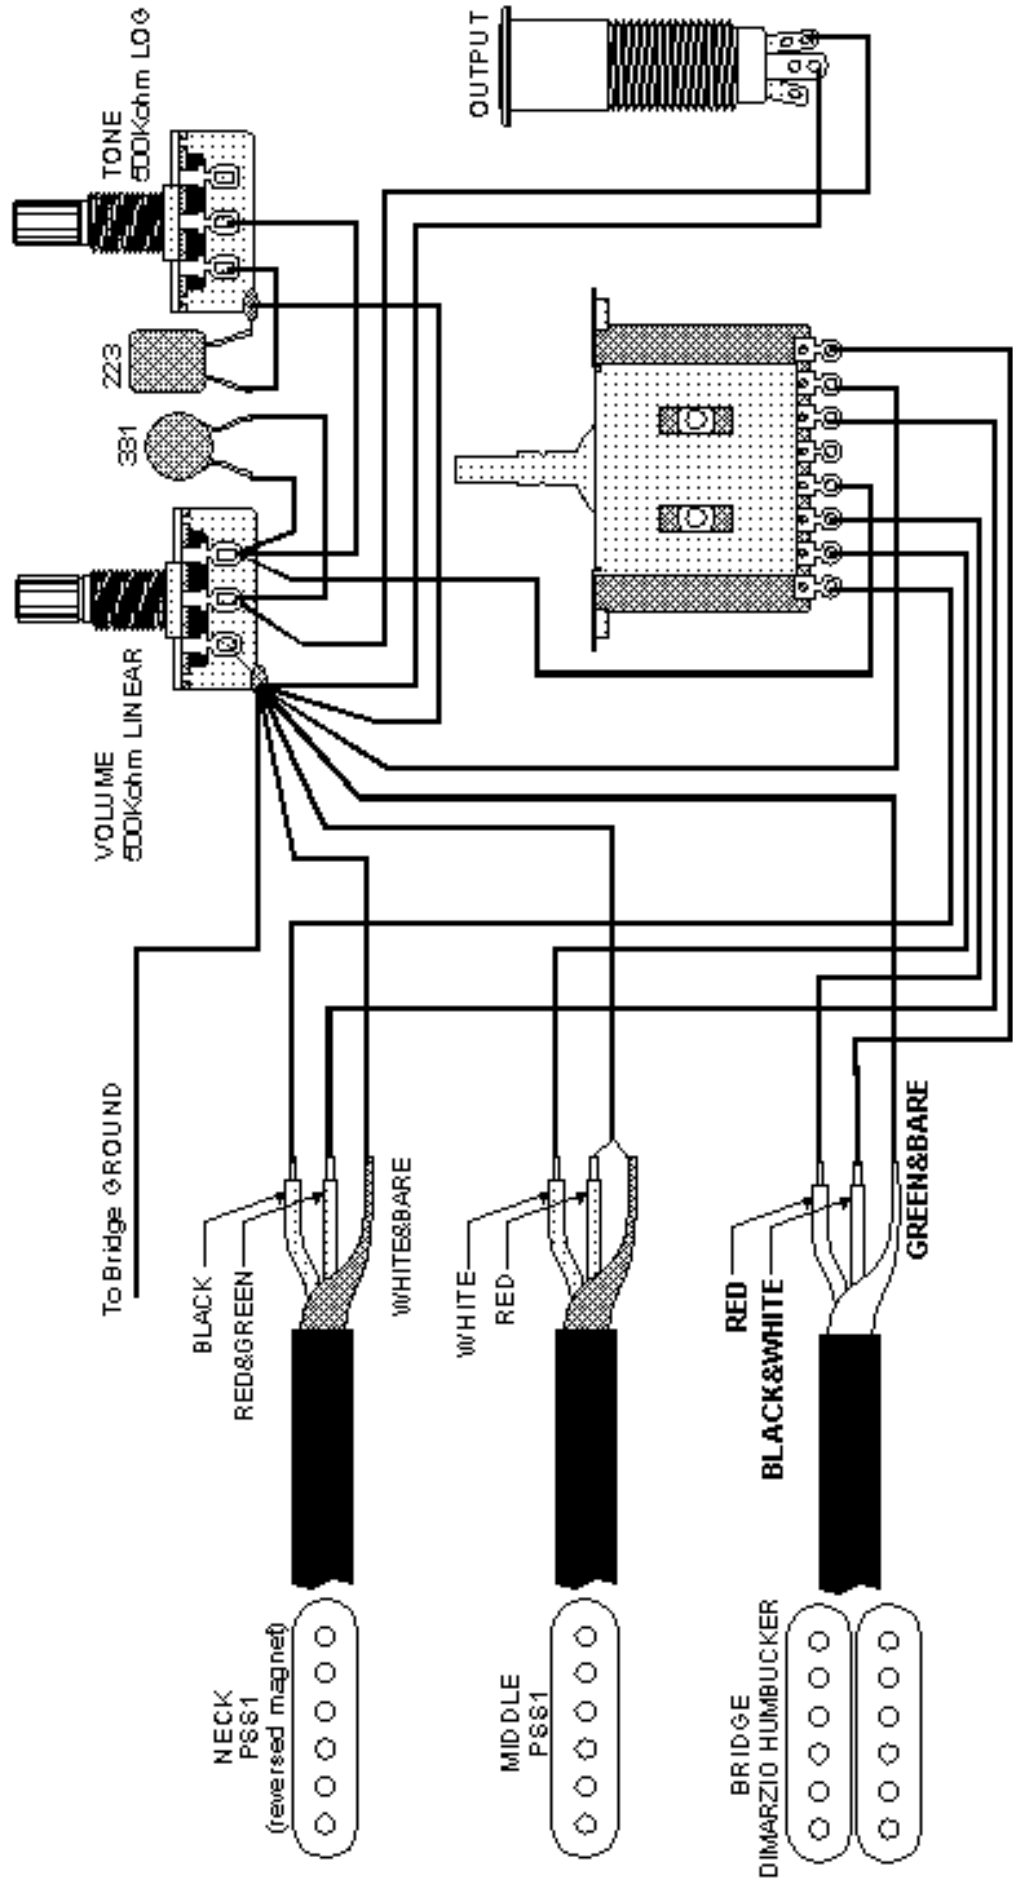

# HS/VV neck, DiMarzio HB bridge

94: RX160, RX170, RX270  
 95: RX40, RX60  
 96: RX20, RX40, RX60, RX240

MODEL NUMBER	MODEL NAME	APPROVED BY	CHECKED BY	DRAWING BY	SCALE
SSH (C)				A. M.	
HOSHINO GAKKI CO., LTD. No. 22, 3-CHOME, SHIMO-KU-CHO, HIRASHI-KU, NAGOYA, JAPAN TEL: 052-531-0334 FAX: 052-537-4729		DRAWING NUMBER	DATE	SIZE	
		10/96046	'96/07/26	A4	