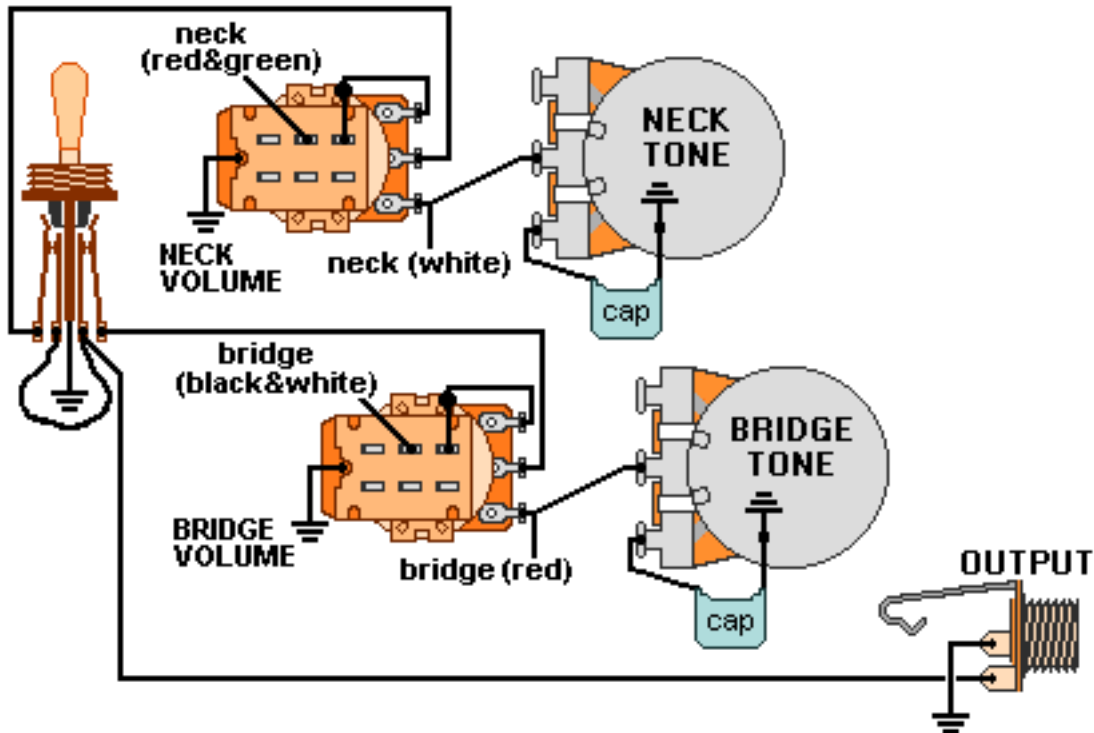

DiMarzio, Inc.

1388 Richmond Terrace, PO Box 100387, Staten Island, NY 10310, Tel(718)981-9286, Fax(718)720-5296

2 HUM., 2 PUSH/PULL VOLUMES (split)

All other pickup wires not shown or mentioned go to ground.

Note: Tailpiece should be connected to common ground.

All grounds \perp must be connected.

Copyright (C) 2003 DiMarzio, Inc. All rights reserved