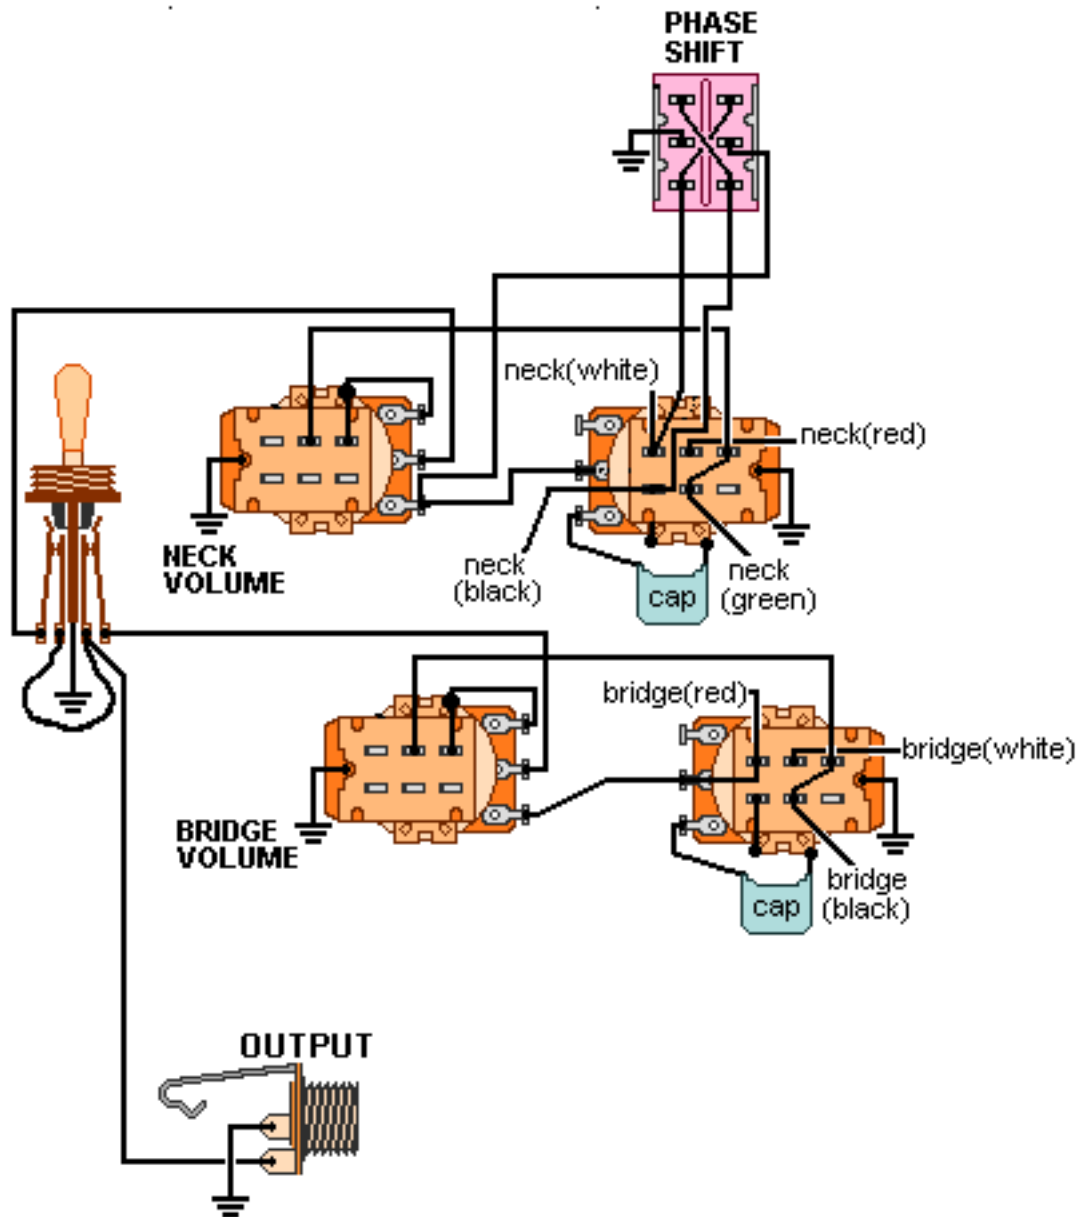

DiMarzio, Inc.

1388 Richmond Terrace, PO Box 100387, Staten Island, NY 10310, Tel(718)981-9286, Fax(718)720-5296

**Note: Tailpiece should be connected to common ground.
All grounds \perp must be connected.**