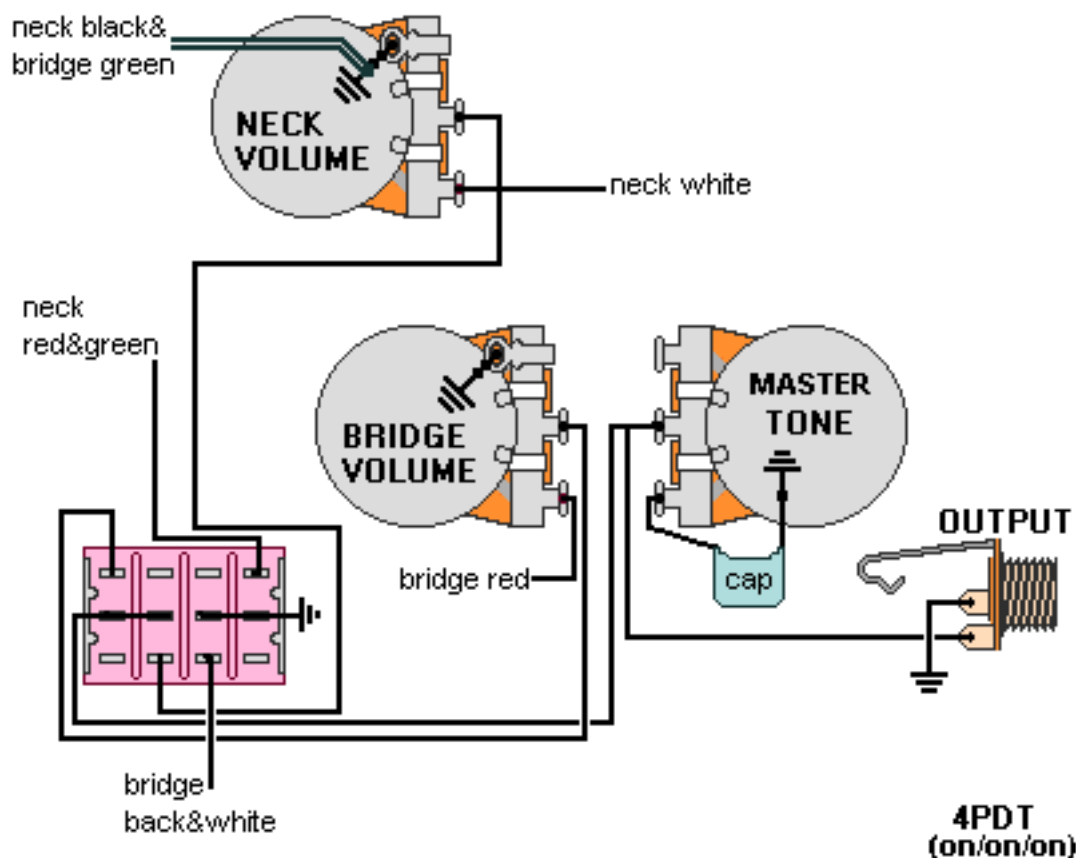

DiMarzio, Inc.

1388 Richmond Terrace, PO Box 100387, Staten Island, NY 10310, Tel(718)981-9286, Fax(718)720-5296

2 HUM., 2 VOL., MASTER TONE, SPLIT CENTER POSITION

IBANEZ SZ720

Bare wire from both pickups go to ground.

The pickups should be placed with their cables toward the controls in order to have the inner coils on in the center position.

**Note: Tailpiece should be connected to common ground.
All grounds \perp must be connected.**