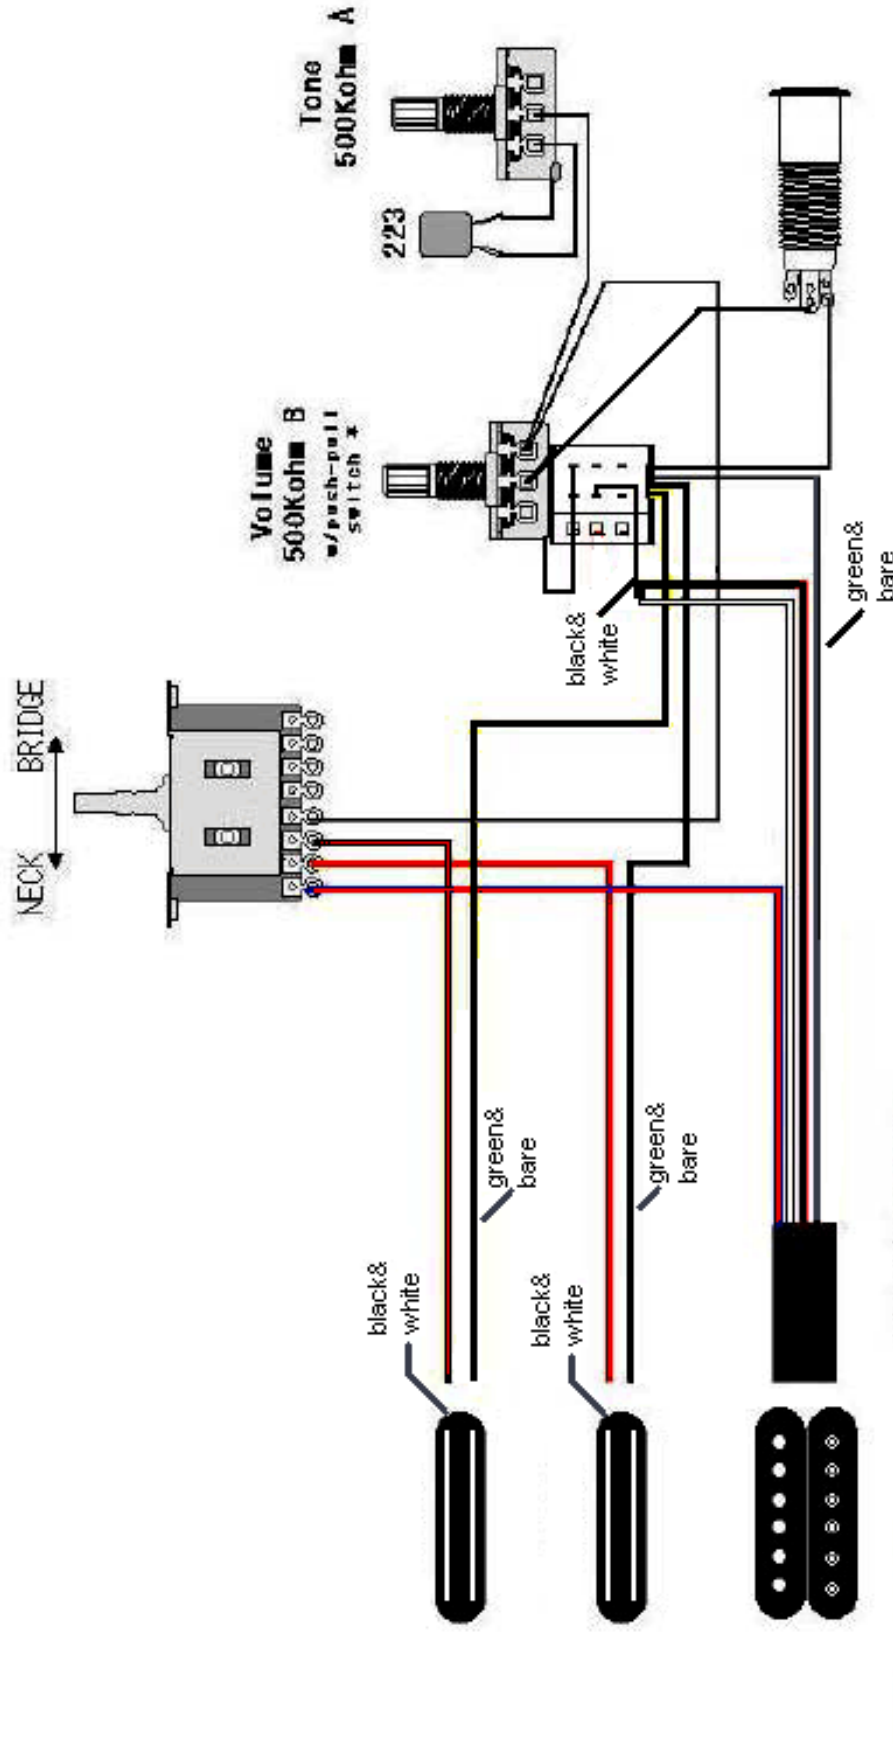

3 DiMarzio humbuckers

Drawing Number	Model Number	Switch Function	Drawn by	Date
W05001W	SAS36FM	TrueDuo (SSH)	Y. Ozzy	05/OCT/03
 No. 22, BO-CHOME, SHUJIKU-CHO, HIGASHI-KU, NAGOYA, JAPAN TEL. 052-501-0066 FAX. 052-501-4729			Memor	World / 2006