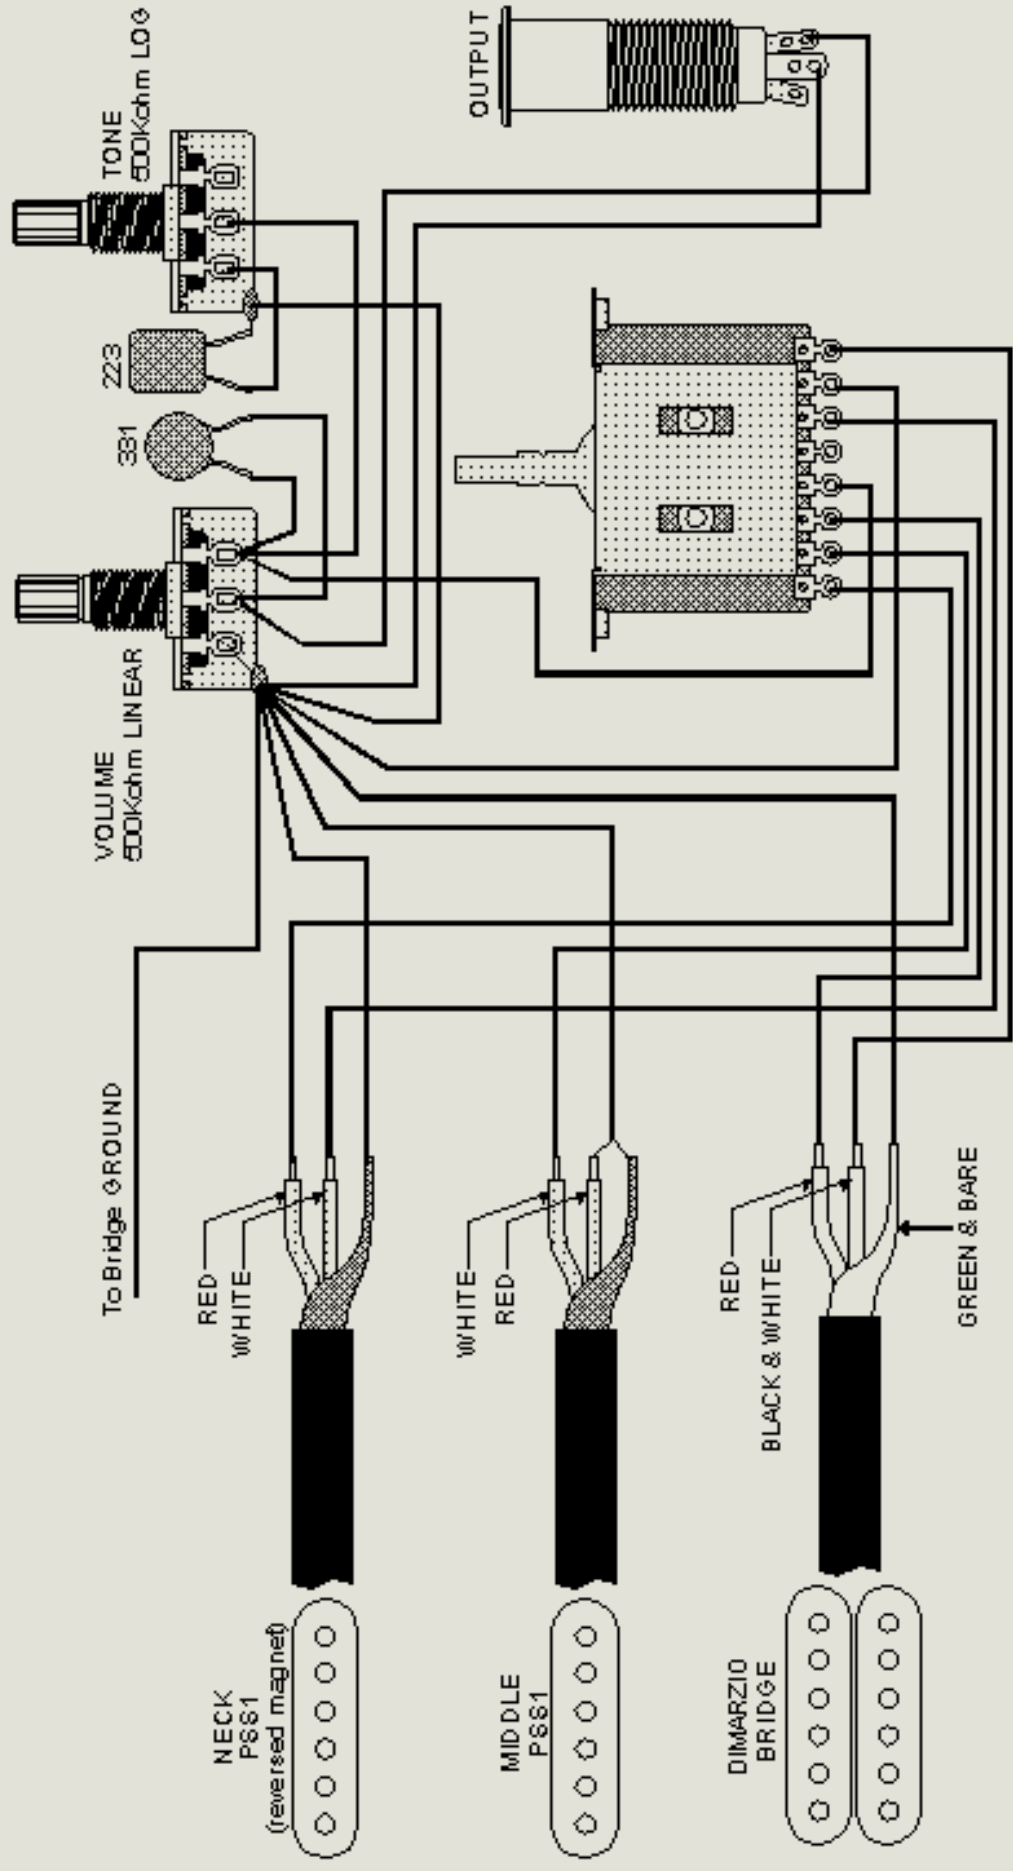

DiMarzio humbucker in bridge position

94: RX160, RX170, RX270
 95: RX40, RX60
 96: RX20, RX40, RX60, RX240

| | | | | | |
|--|-------------|-------------|----------------|------------|-------|
| MO DEL NUMBER | MO DEL NAME | APPROVED BY | CHECKED BY | DRAWING BY | SCALE |
| SSH (C) | | | | A. M. | |
| HOSHINO GAKKI CO., LTD. No. 22, 3-CHOME, SHIMO-KU-CHO, HIRASHI-KU, NAGOYA, JAPAN | | | DRAWING NUMBER | | SIZE |
| | | | W/360-46 | | A4 |
| | | | DATE | | |
| | | | '96/07/26 | | |