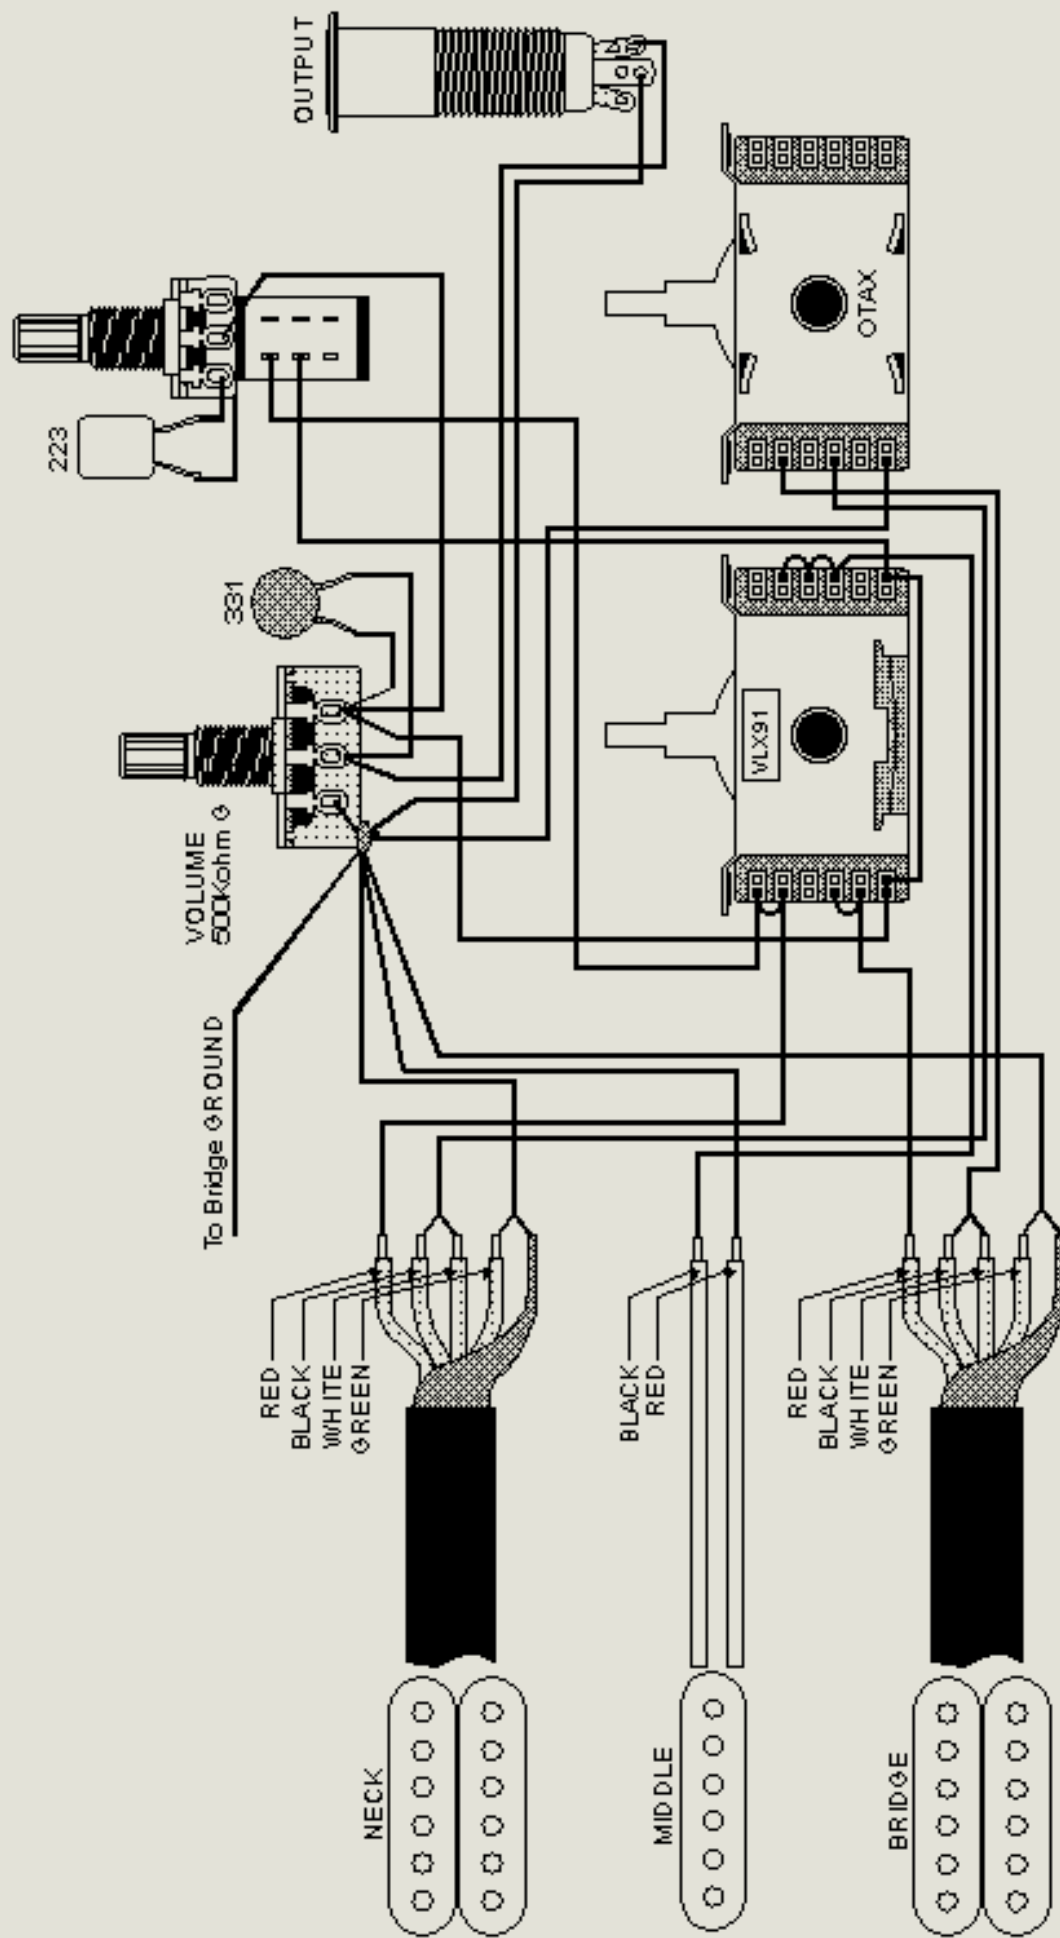

Push-pull activates bridge pickup in all positions

| MODEL NUMBER | MODEL NAME | APPROVED BY | CHECKED BY | DRAWING BY | SCALE |
|---|------------|---------------------------|------------|-------------------|------------|
| SP5-WD | | | | A. M. | |
| HOSHINO GAKKICO., LTD. No. 22, 3-CHOME, SHIMOKU-CHO, HIRASHI-KU NAGOYA, JAPAN | | DRAWING NUMBER W/36042 | | DATE '94/07/25 | SIZE A4 |