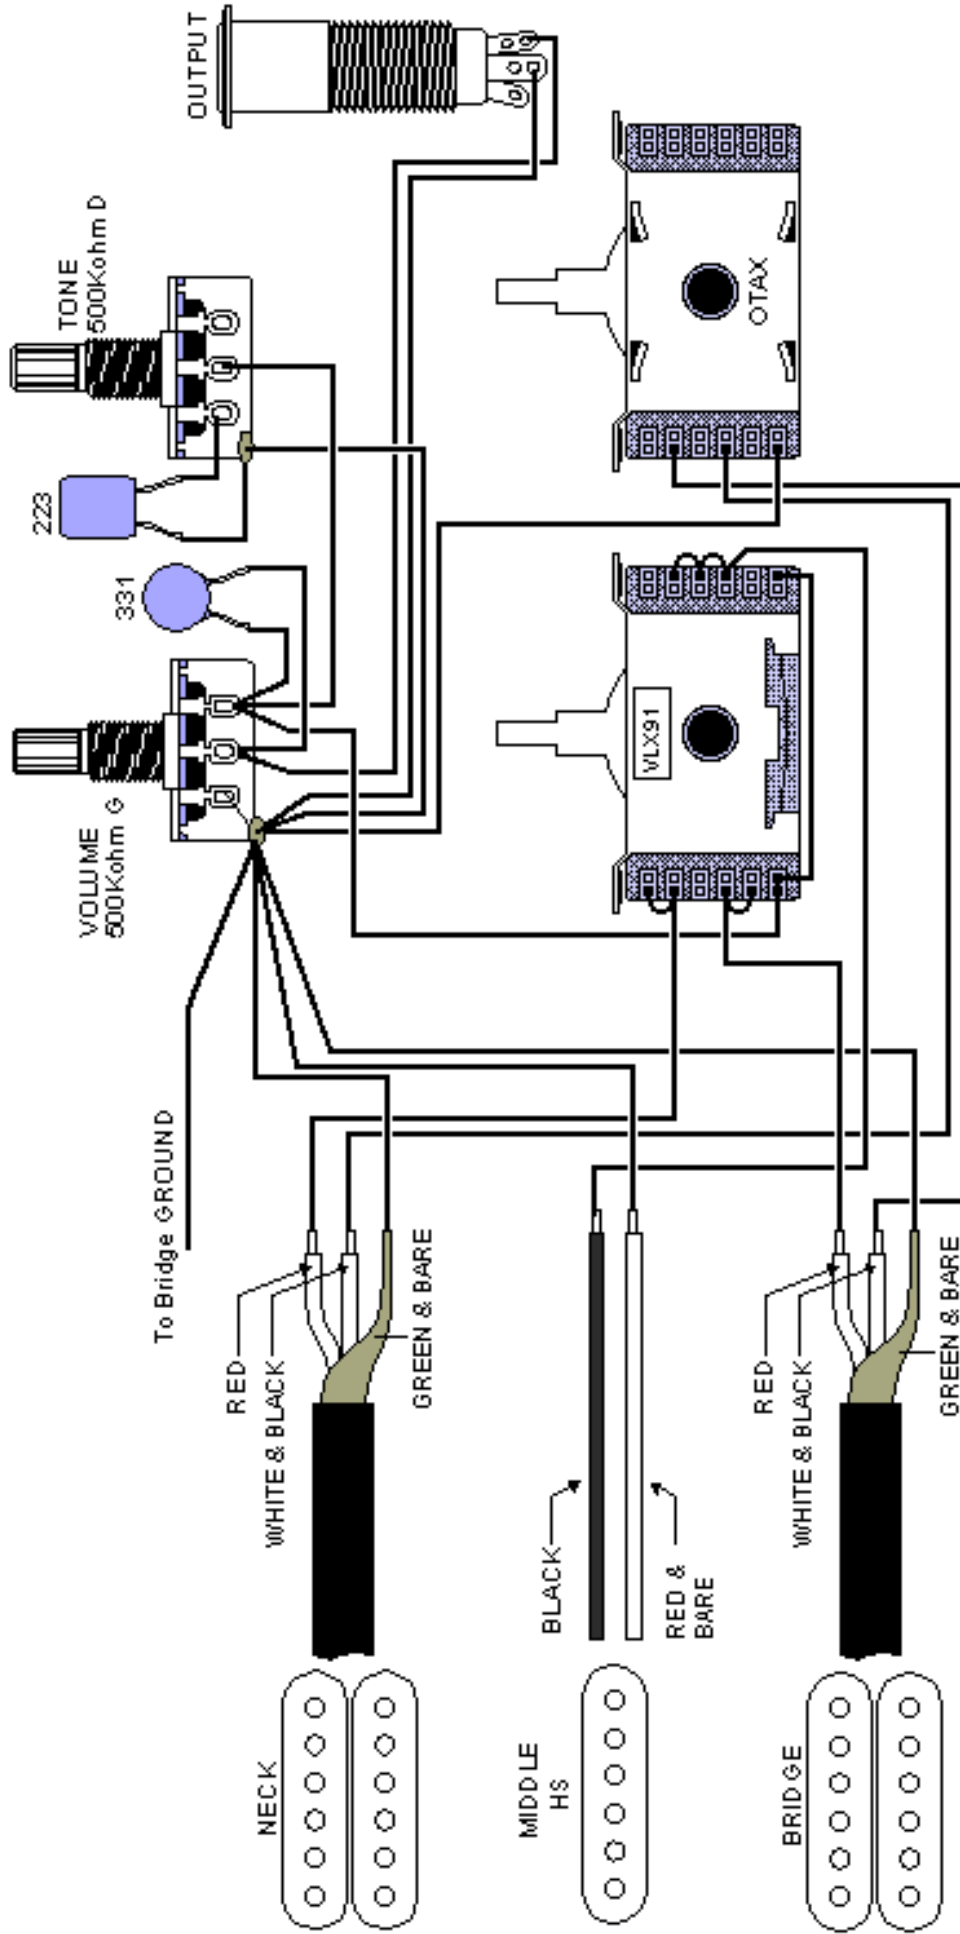

2 DiMarzio humbuckers & 1 HS in single-coil mode

DO NOT CONNECT WHITE AND GREEN WIRES FROM MIDDLE PICKUP TO CIRCUIT

SS40FM,
SS40LTD
SA70, SA70K9,
SC37D,