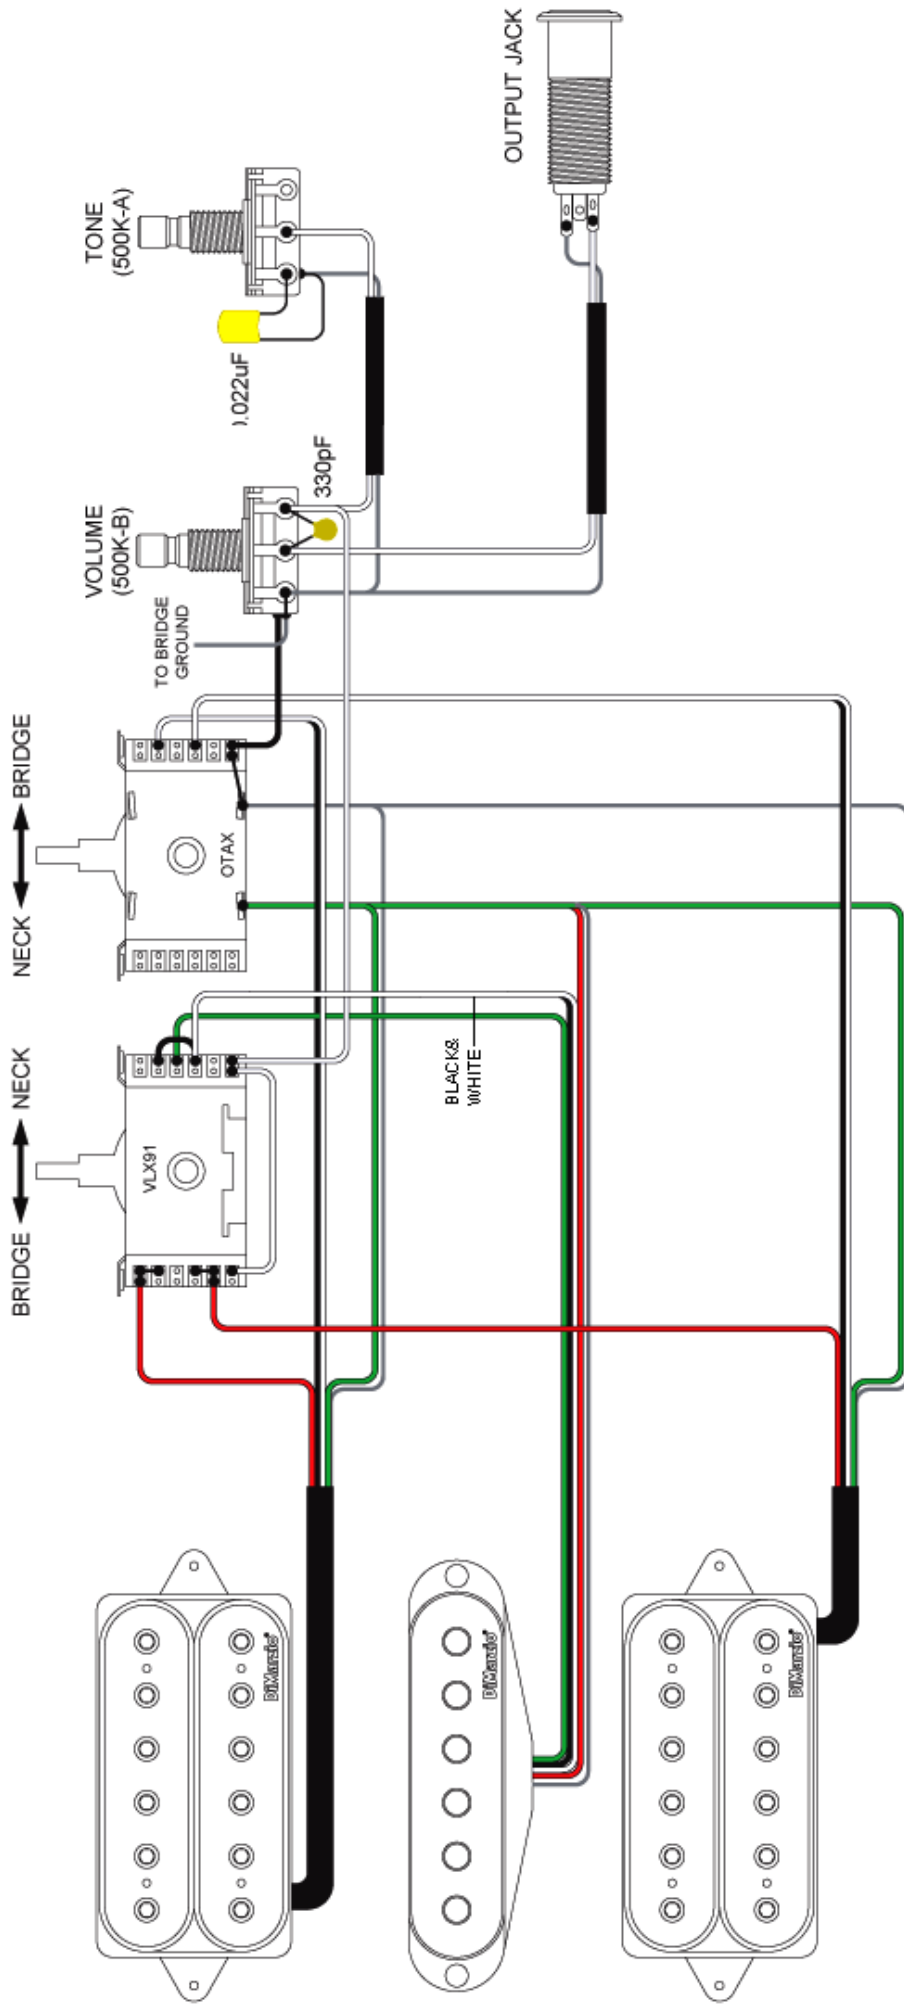

2 DiMarzio humbuckers, 1 Area/VV (2 & 4 positions split HB & middle pickup)

NECK ← BRIDGE