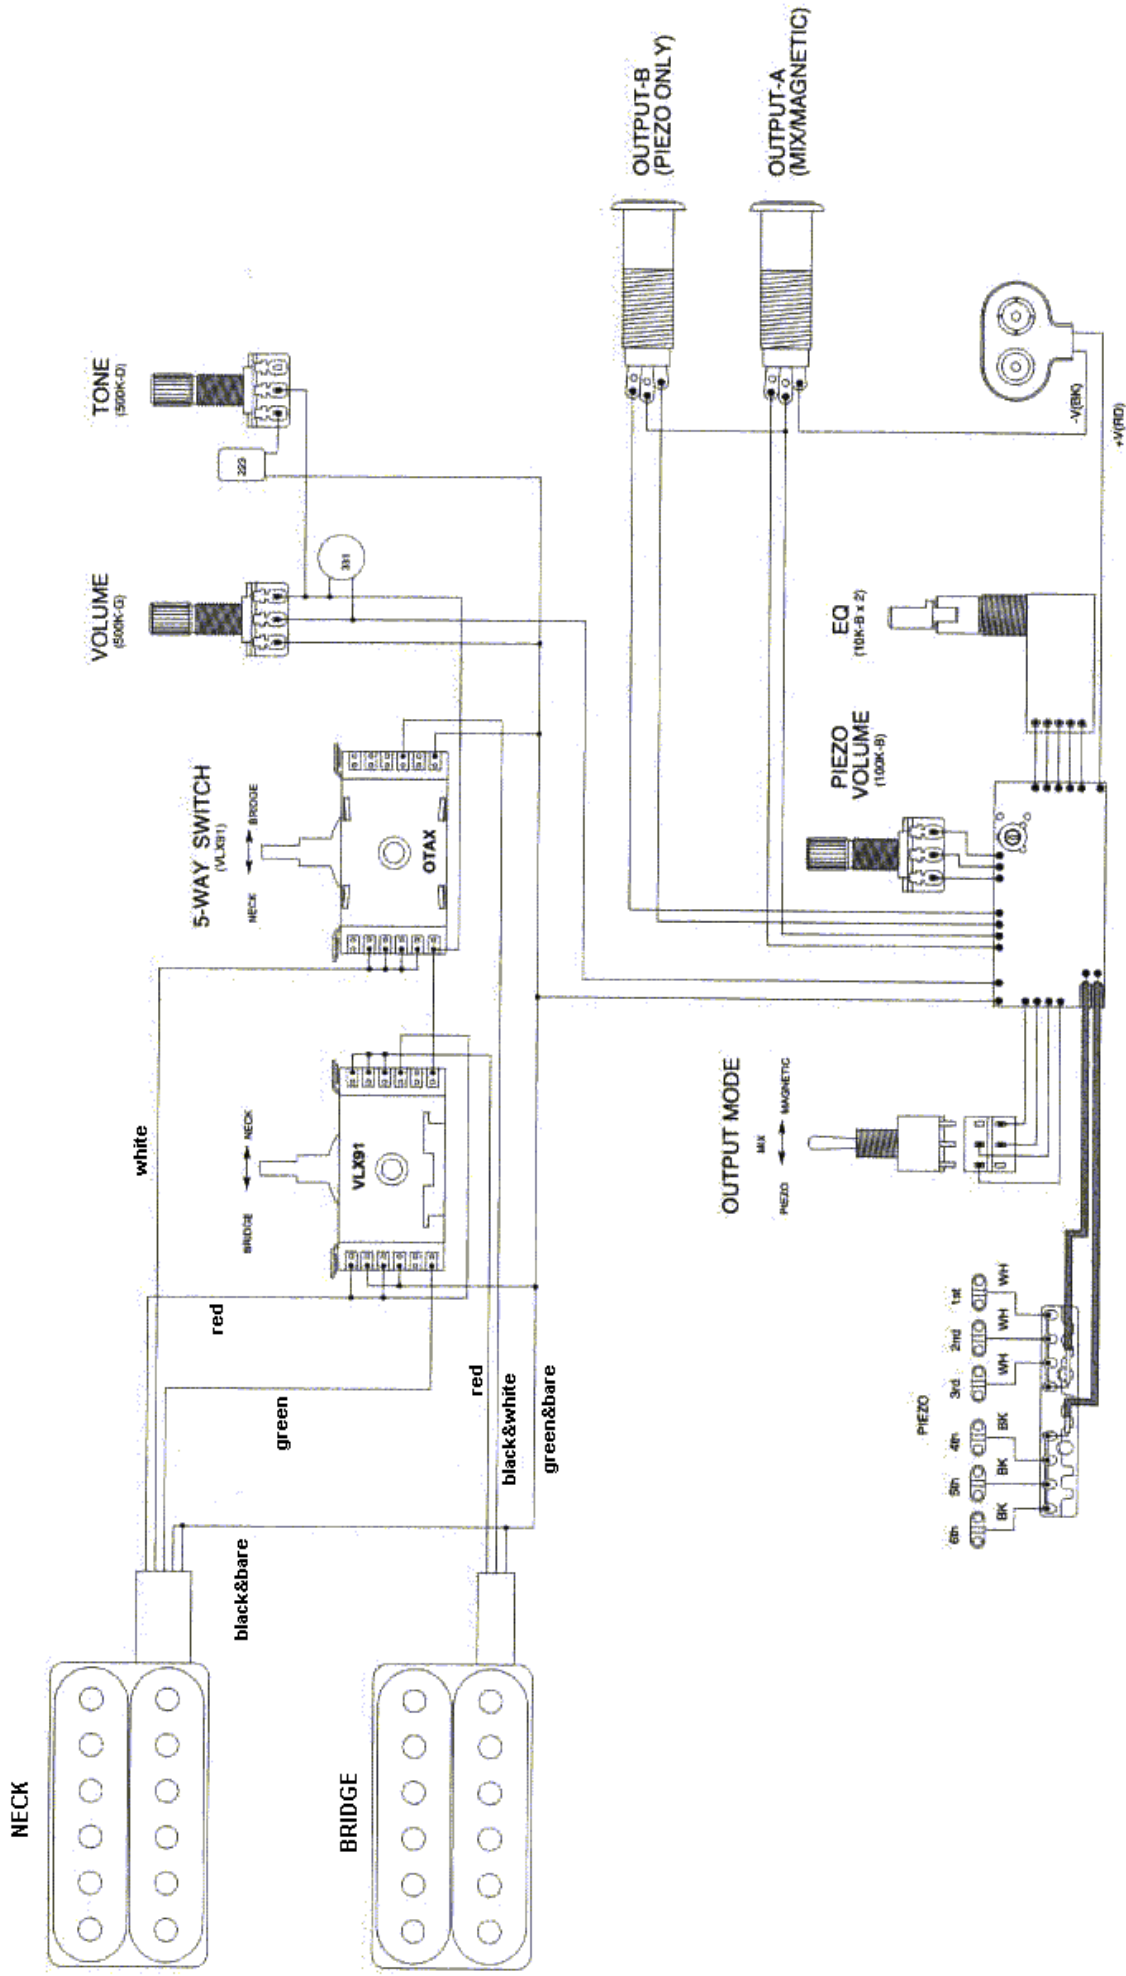

2 DiMarzio humbuckers

TITLE		MODEL	
DRAWING DIAGRAM		S2120X	
DRAWN	DATE	DRAWN	DATE
KOCHI FUJIOA	DEC. 18 2001		