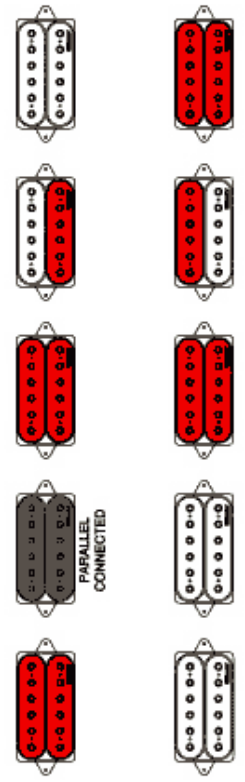

NECK ← BRIDGE

TITLE		MODEL	
DRAWING		RG T3020	
DATE	DRAWN		
APR. 20 2004	KOICHI FUJIMURA		

Prestige
Ibanez