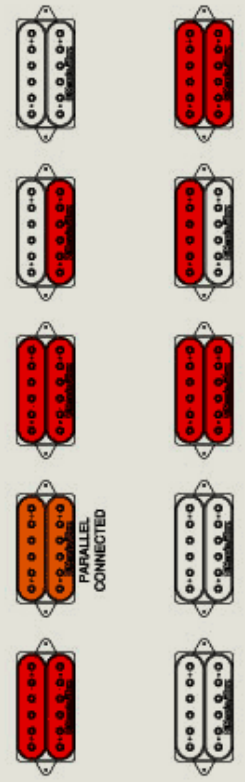

NECK ← BRIDGE

TITLE		MODEL
DRAWING		RGT2020
DATE	DRAWN	
APR. 20 2004	KOICHI FUJIMURA	