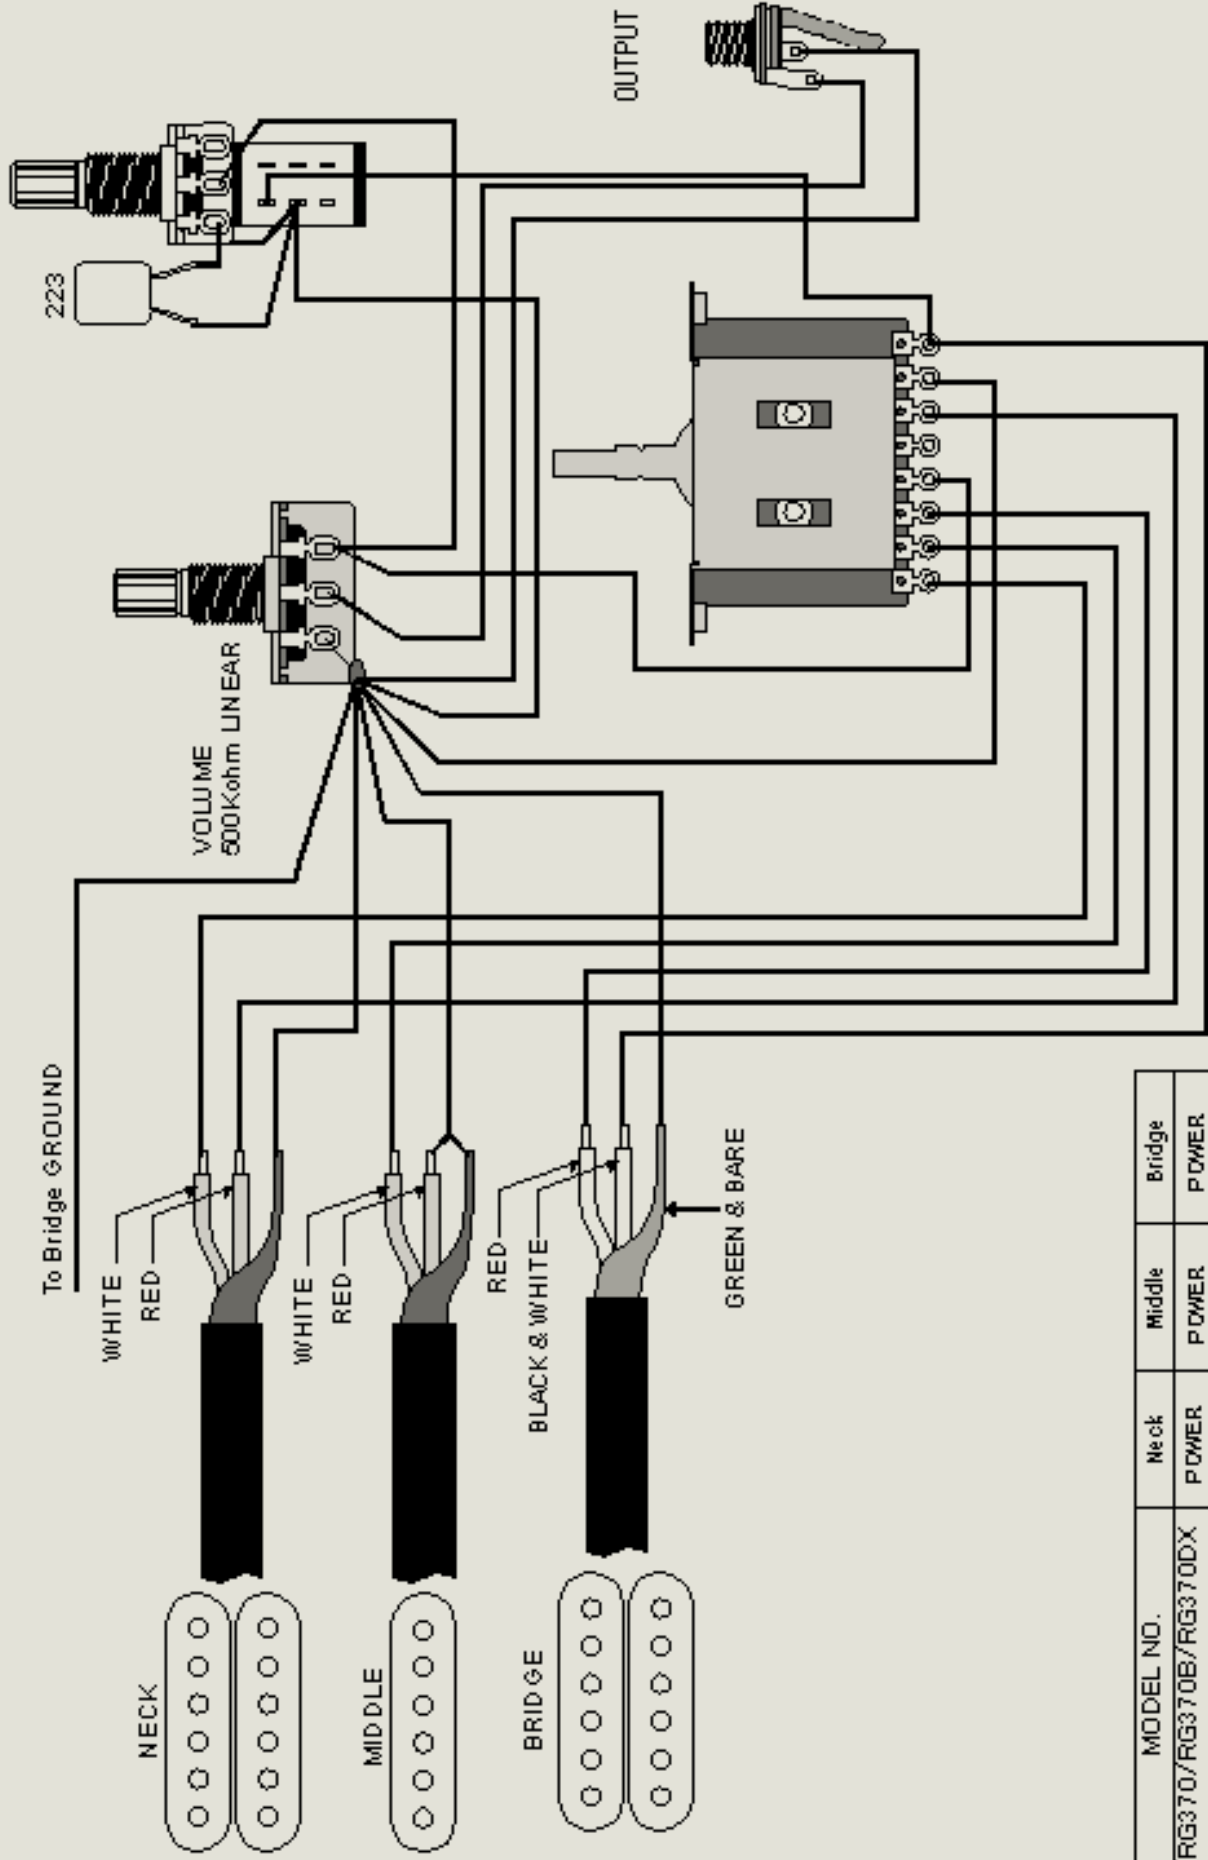

DiMarzio humbucker in bridge position , DiMarzio push/pull bridge tone

MODEL NO.	Neck	Middle	Bridge
RG350DX/RG370/RG370B/RG370DX RG170R	POWER SOUND INF1	POWER SOUND INFS-1	POWER SOUND INF2
NDM1			

MODEL NUMBER	MODEL NAME	APPROVED BY	CHECKED BY	DRAWING BY	SCALE
HOSHINO GAKKI CO., LTD. No. 22, 3-CHOME, SHIMO-KU-CHO, HIRAKAWA-KU, NAGOYA, JAPAN TEL: 052-531-0034 FAX: 052-537-4729			DRAWING NUMBER	DATE	SIZE
					A4