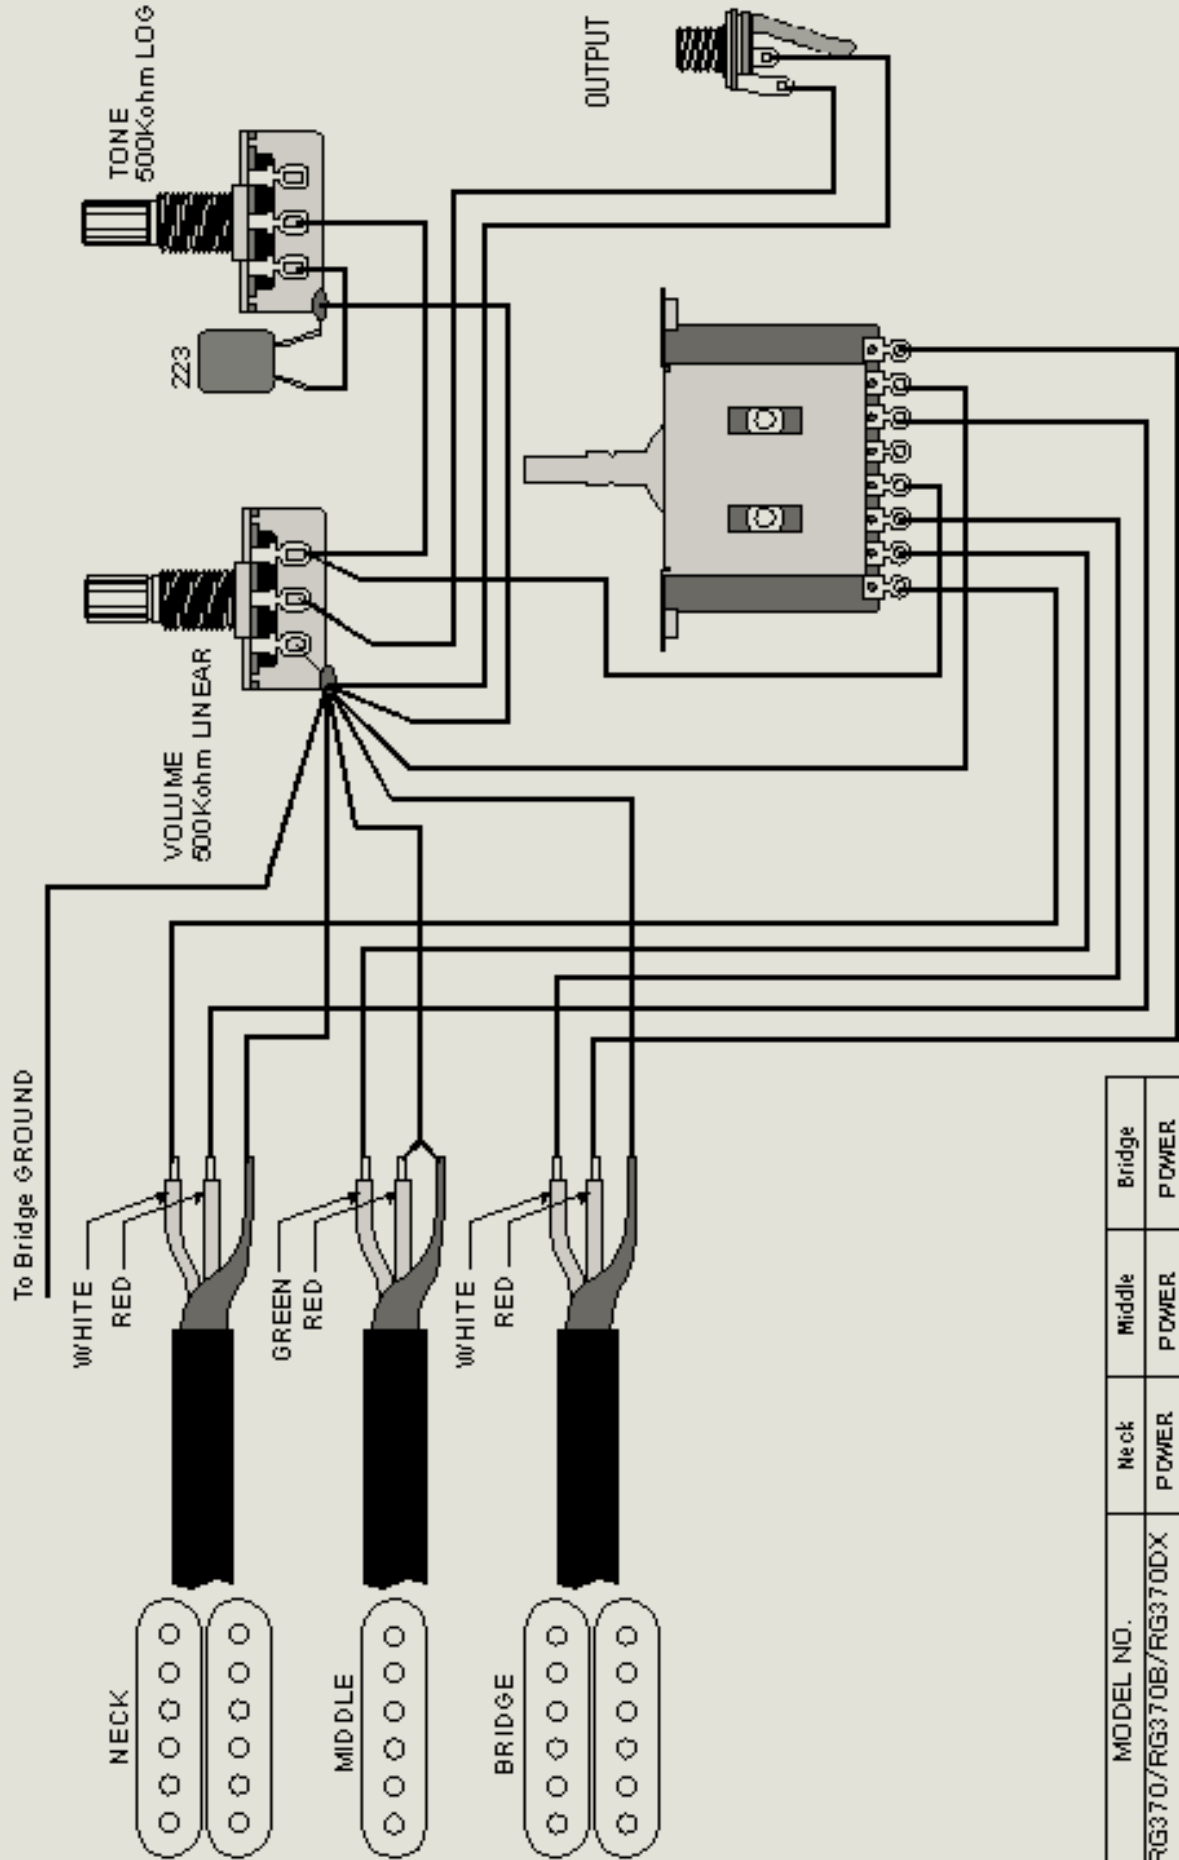

MIDDLE PICKUP AREA OR VV MODEL

MODEL NO.	Neck	Middle	Bridge
RG350DX/RG370/RG370B/RG370DX RG170R	POWER SOUND INF1	POWER SOUND INFS-1	POWER SOUND INF2
NDM1			

MODEL NUMBER	MODEL NAME	APPROVED BY	CHECKED BY	DRAWING BY	SCALE
HOSHINO GAKKI CO., LTD. No. 22, 3-CHOME, SHIMO-KU-CHO, HIRASHI-KU, NAOYA, JAPAN TEL: 052-531-0034 FAX: 052-537-4729			DRAWING NUMBER	DATE	SIZE
					A4