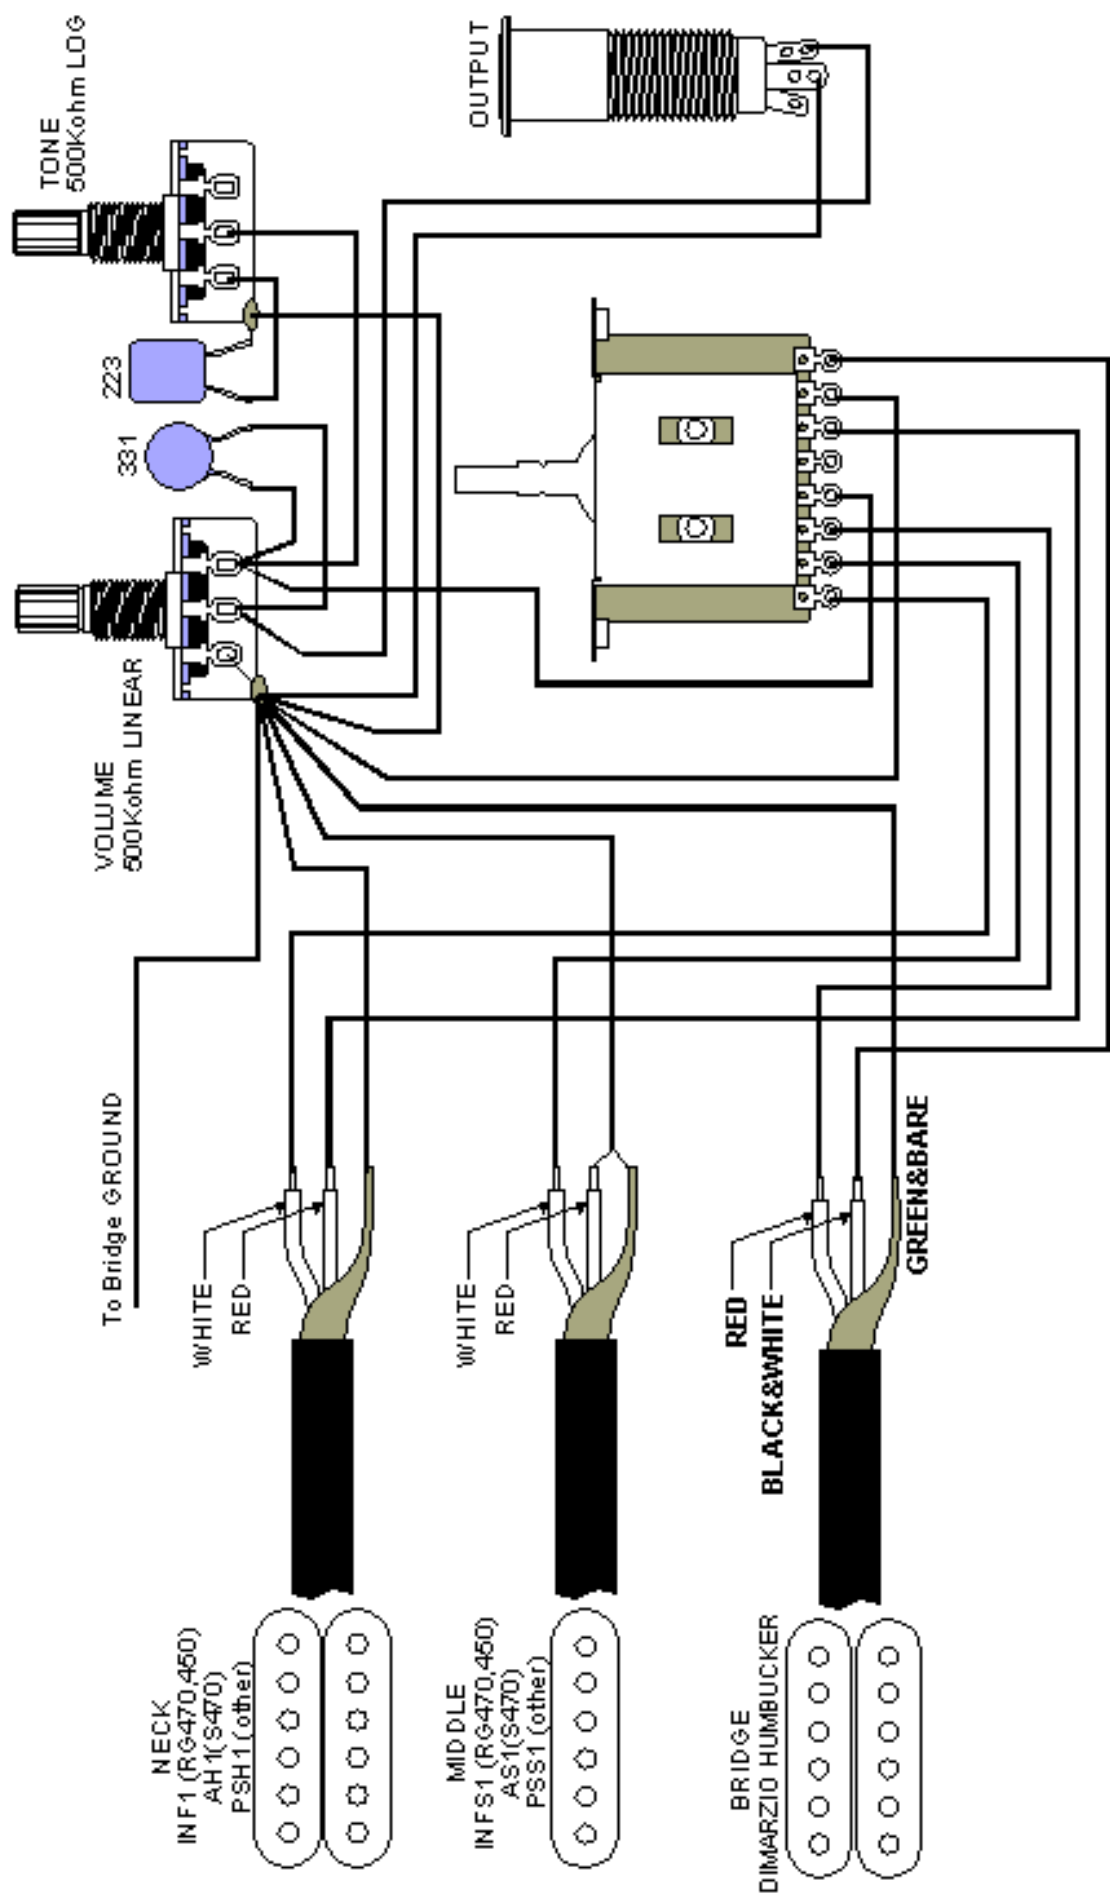

A

MODEL NUMBER	MODEL NAME	APPROVED BY	CHECKED BY	DRAWING BY	SCALE
SP5-K/C				A. M.	
HOSHINO GAKKI CO., LTD. No. 22, 3-C-HOME, SHUNOKU-CHO, HIGASHI-KU, NAGOYA, JAPAN TEL: 052-531-0034 FAX: 052-531-4729			DRAWING NUMBER	DATE	SIZE
RG-170, RG-270, RG-270DX, RG-270R, RG-450DX, RG-470, RG-470FMR, RG-470L, RX-170D, S-470, S-270			W097043	'97/02/09	A4