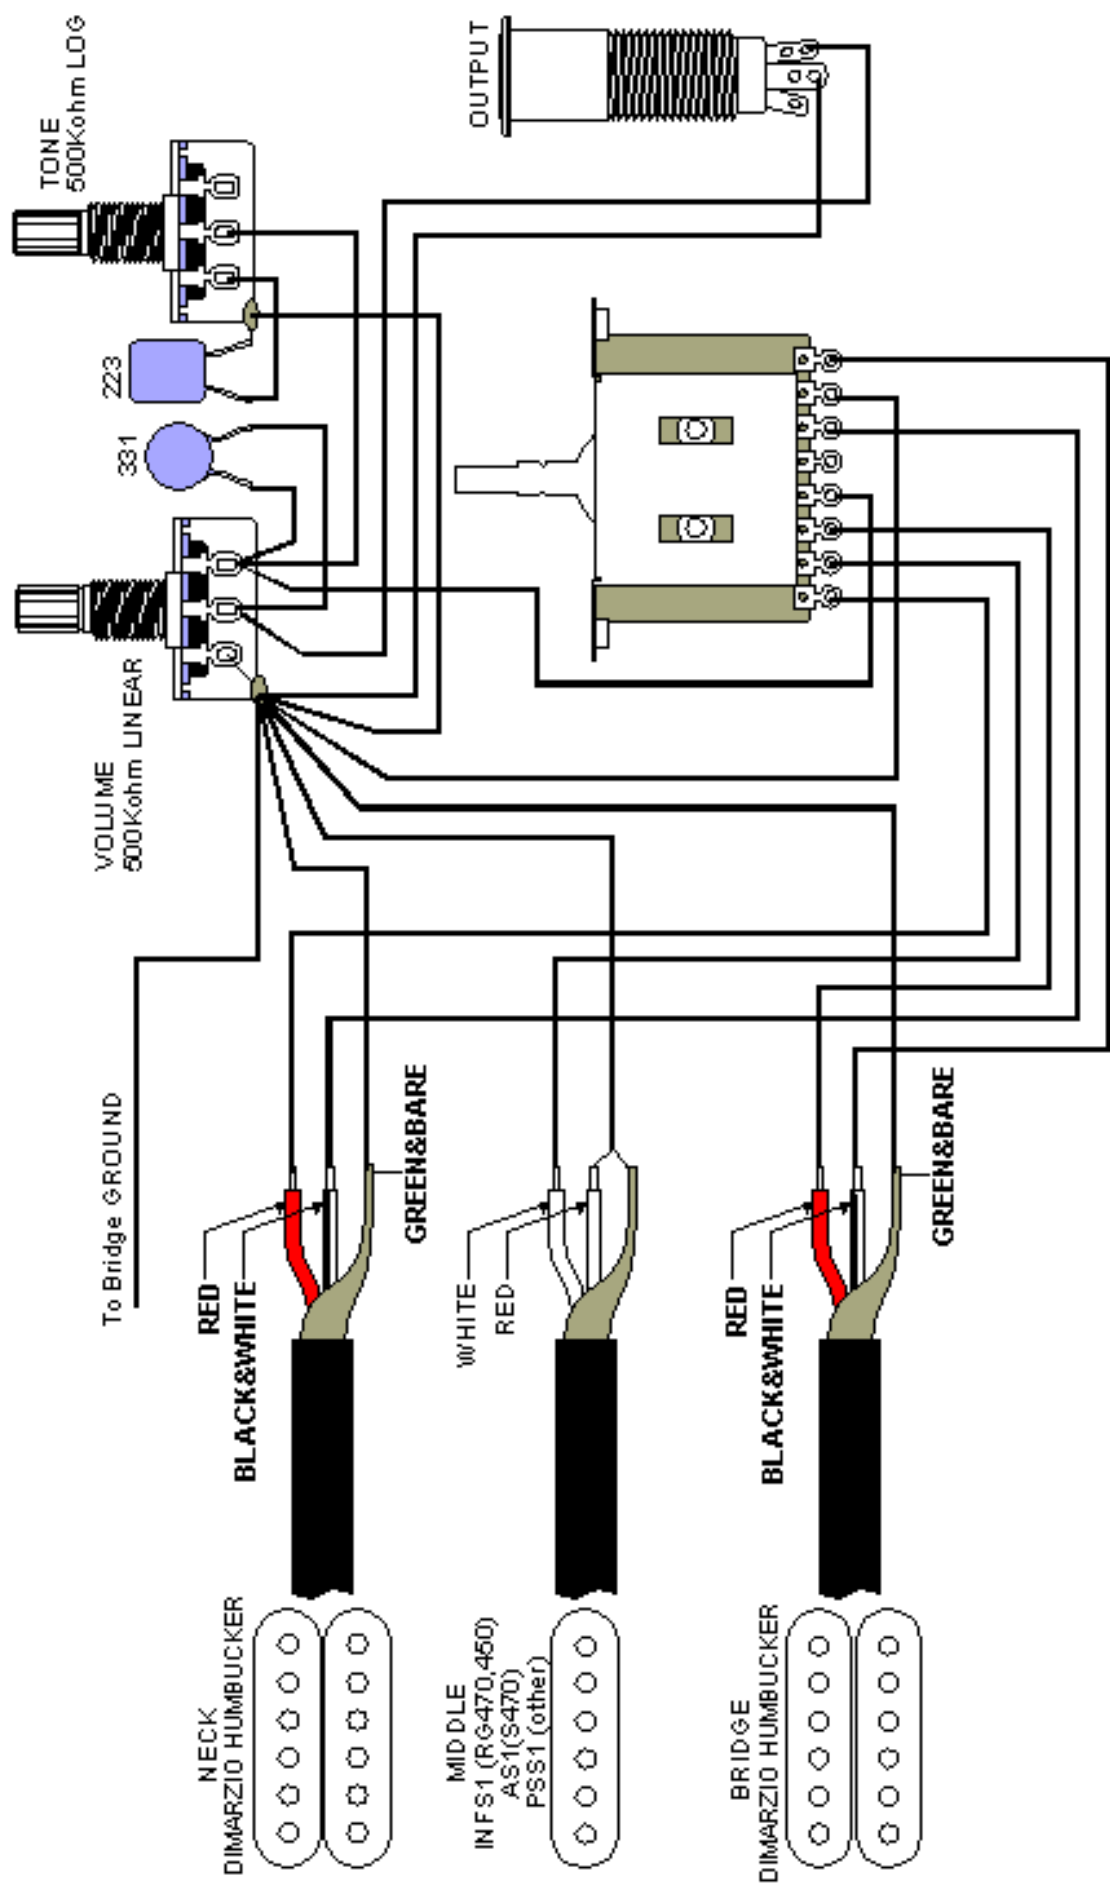

A

MODEL NUMBER	MODEL NAME	APPROVED BY	CHECKED BY	DRAWING BY	SCALE
SP5-K/C				A. M.	
HOSHINO GAKKI CO., LTD. No. 22, 3-C HOME, SHUHO-KU-CHO, HIGASHI-KU, NAHO YA, JAPAN TEL: 052-531-0034 FAX: 052-531-4729		DRAWING NUMBER	DATE	SIZE	
		W097043	'97/02/09	A4	

RG170, RG270, RG270DX, RG270R,
RG450DX, RG470, RG470FMR, RG470L,
RX170D, S470, S270