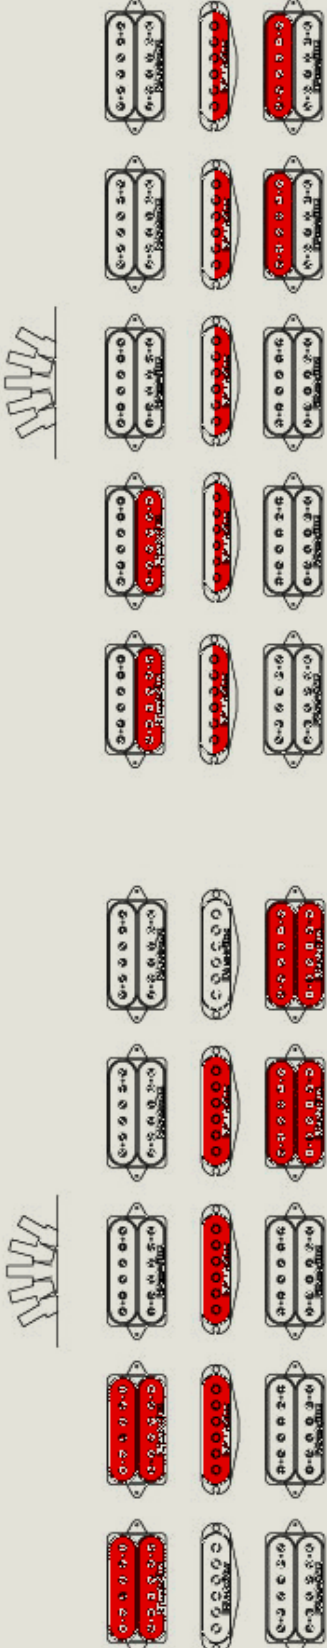

PUSH-PULL SPLITS ALL PICKUPS IN ALL POSITIONS

NECK ← BRIDGE

NECK ← BRIDGE PUSH-PULL UP

NECK ← BRIDGE PUSH-PULL DOWN

MODEL

RG2550 / RG2570

Prezige
Ibanez