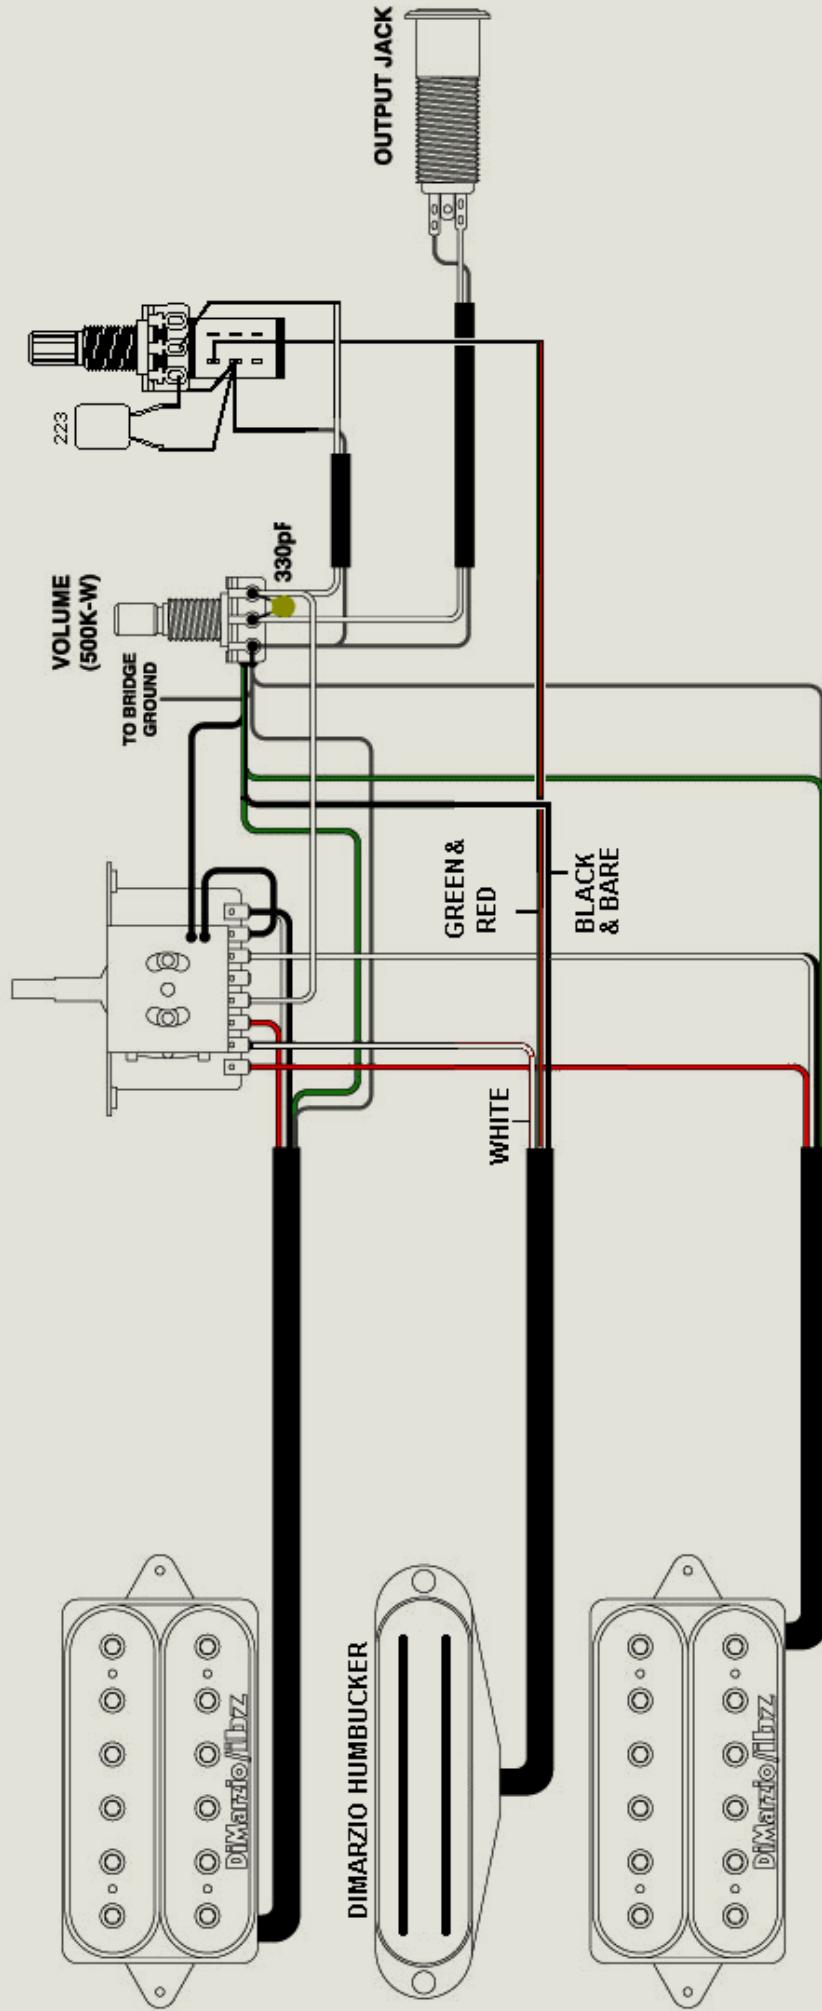

NECK ← → BRIDGE

NECK ← → BRIDGE

TITLE

WIRING DIAGRAM

DRAWN

KOICHI FUJIMURA

DATE

APR. 20 2004

MODEL

RG2550 / RG2570

Prestige
Ibanez