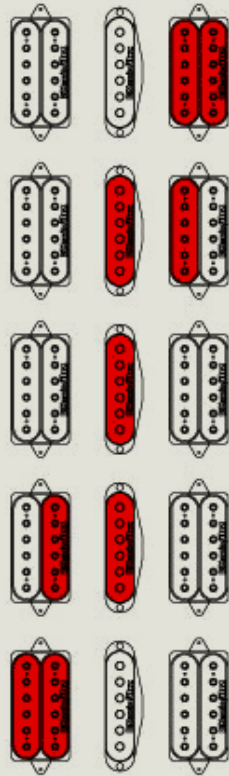

NECK ← → BRIDGE

NECK ← → BRIDGE

TITLE

WIRING DIAGRAM

DRAWN

KOICHI FUJIMURA

DATE

APR. 20 2004

MODEL

RG2550 / RG2570

Prestige
Ibanez