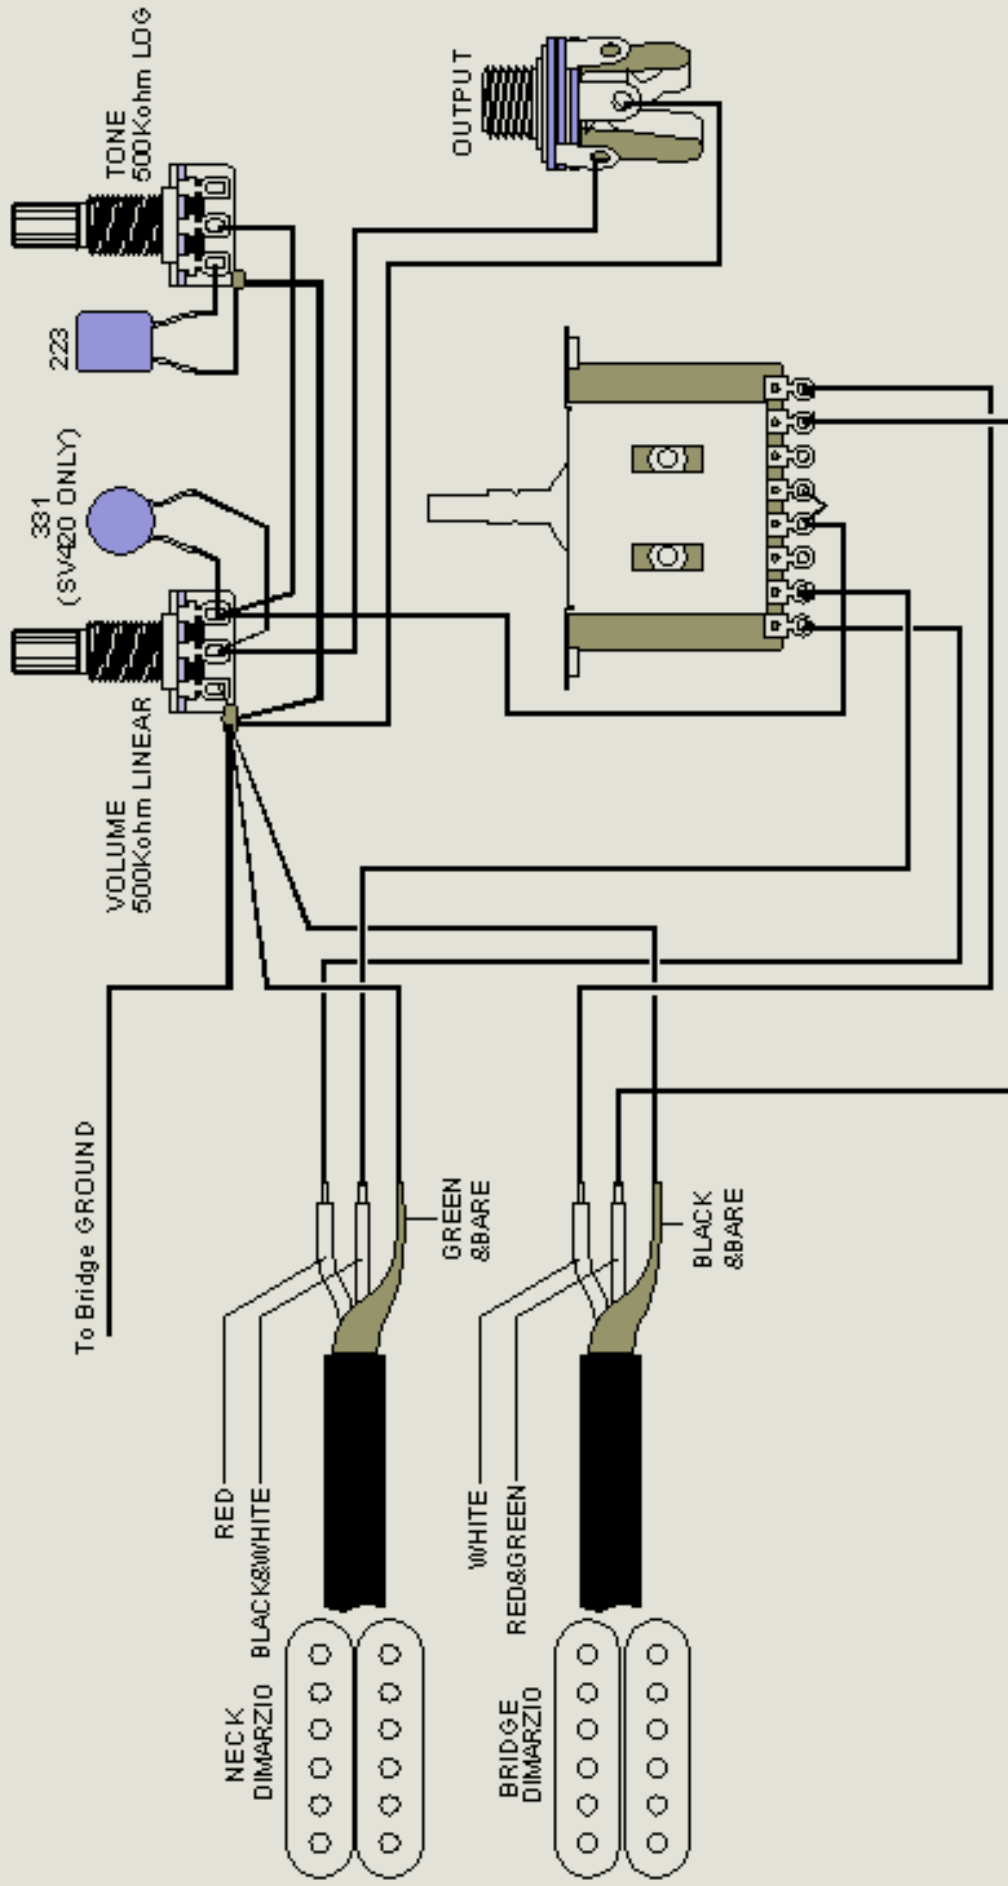

**2 DiMarzio humbuckers, Ibanez 5-way splits pickups individually in 2 & 4, splits both in 3.
Ibanez 3-way splits both pickups in center**

MODEL NUMBER	MODEL NAME	APPROVED BY	CHECKED BY	DRAWING BY	SCALE
3W/L/C	RX20, RX20R, RX20L, TC420, SV420 FM			A. M.	
HOSHINO GAKKI CO., LTD. No. 22, 3-CHOME, SHUHO-KU-CHO, HIRASHI-KU, NAGOYA, JAPAN TEL: 052-531-0034 FAX: 052-531-4729		DRAWING NUMBER	DATE	DATE	SIZE
		W97040	'970209	'970209	A4