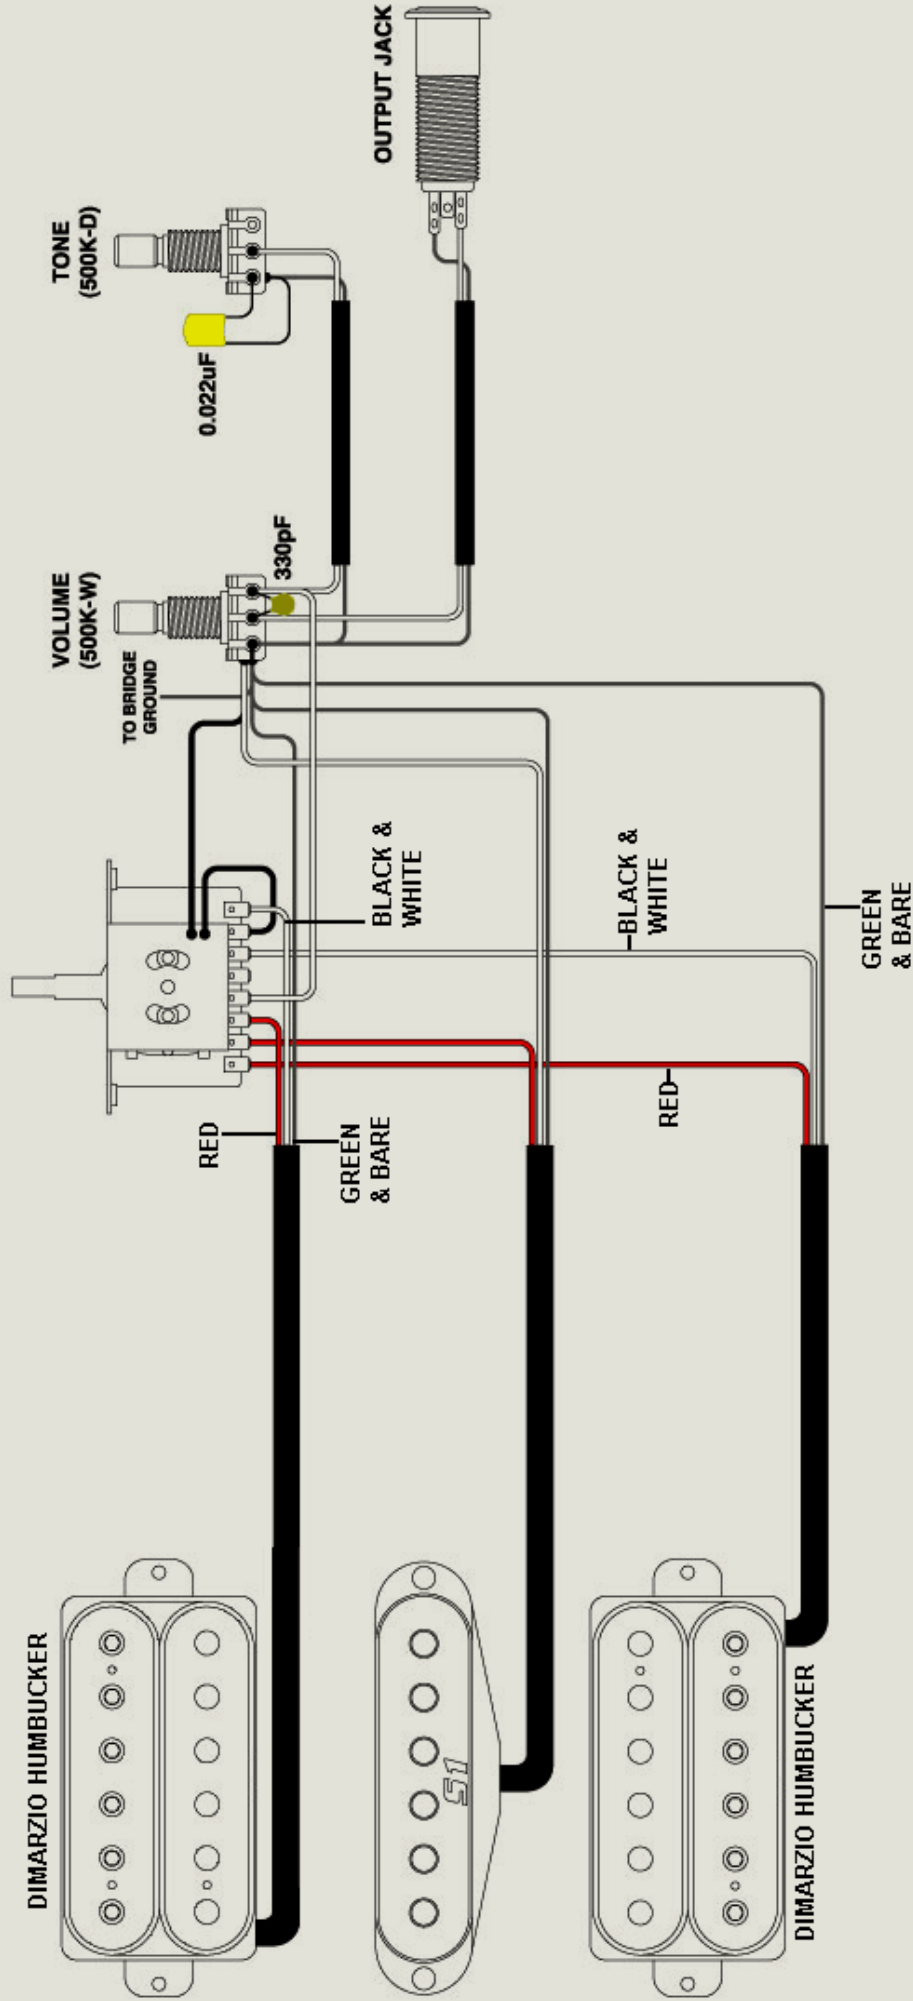

DIMARZIO HUMBUCKERS IN NECK & BRIDGE POSITIONS

NECK ← → BRIDGE

NECK ← → BRIDGE

TITLE		MODEL
WIRING DIAGRAM		RG1550 / RG1570
DRAWN	DATE	
KOICHI FUJIHARA	APR. 20 2004	