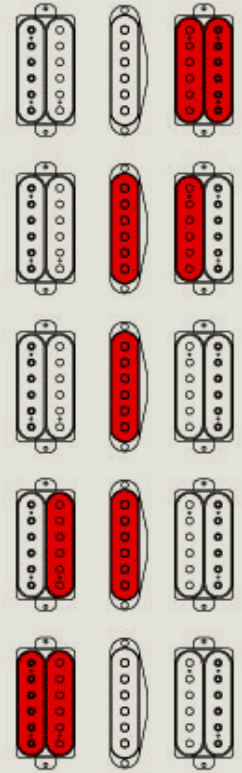

DIMARZIO HUMBUCKERS IN NECK & BRIDGE POSITIONS

NECK ← → BRIDGE

NECK ← → BRIDGE

TITLE		MODEL
WIRING DIAGRAM		RG1550 / RG1570
DRAWN	DATE	
KOICHI FUJIHARA	APR. 20 2004	