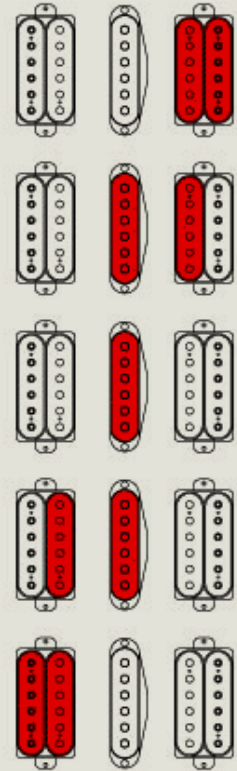

DIMARZIO HUMBUCKERS IN NECK  
& BRIDGE POSITIONS, HS OR VV MIDDLE

NECK ← → BRIDGE

NECK ← → BRIDGE

TITLE		MODEL
WIRING DIAGRAM		<b>RG1550 / RG1570</b>
DRAWN	DATE	
KOICHI FUJIMURA	APR. 20 2004	