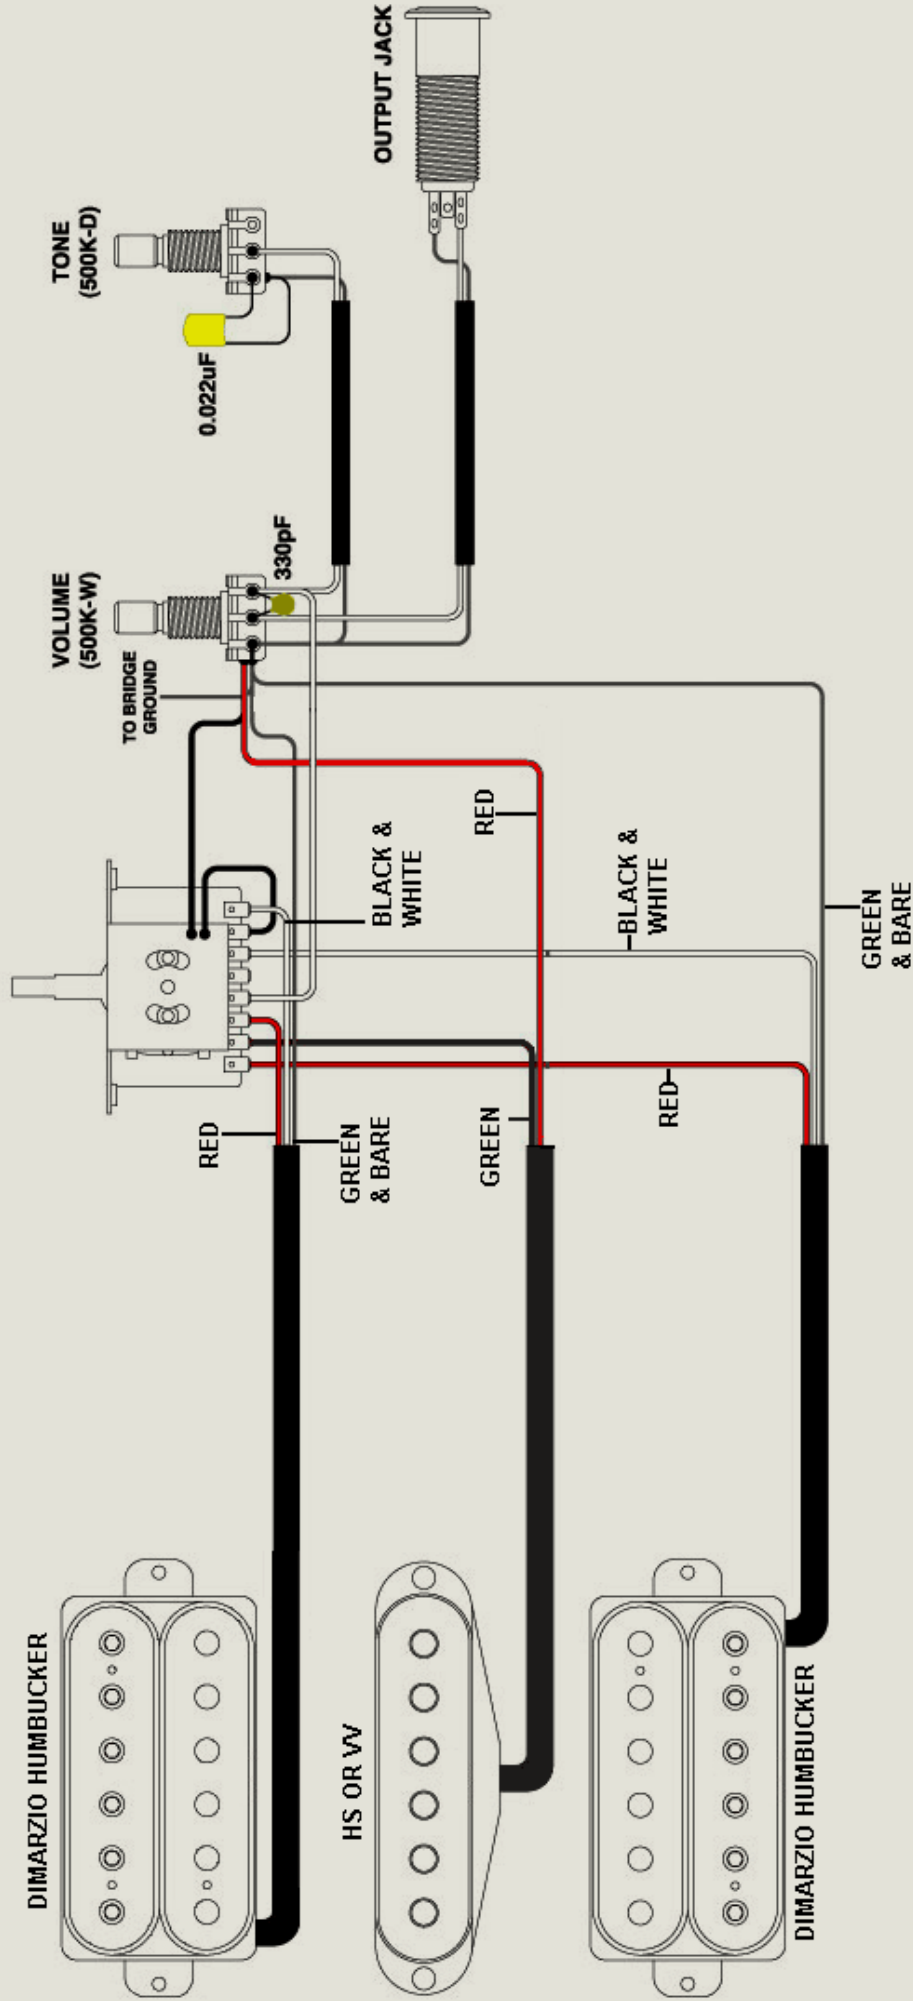

DIMARZIO HUMBUCKERS IN NECK  
& BRIDGE POSITIONS, HS OR VV MIDDLE

NECK ← → BRIDGE

NECK ← → BRIDGE

TITLE		MODEL
WIRING DIAGRAM		<b>RG1550 / RG1570</b>
DRAWN	DATE	
KOICHI FUJIMURA	APR. 20 2004	