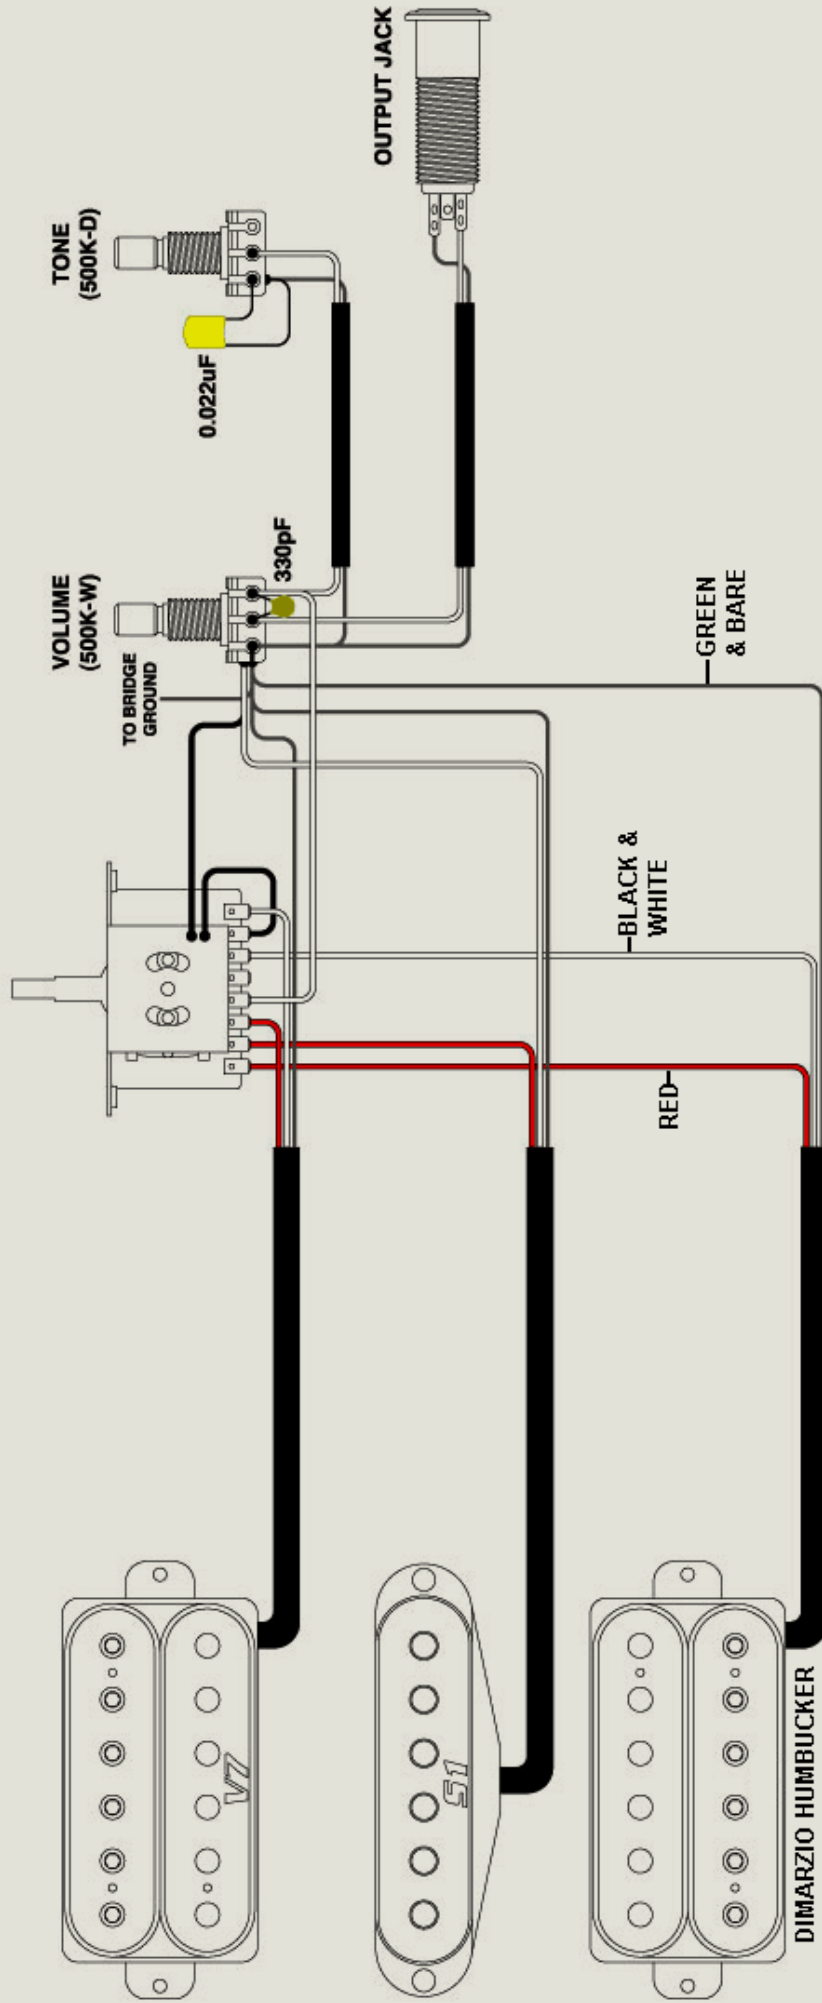

**DIMARZIO HUMBUCKER IN
BRIDGE POSITION**

NECK ← → BRIDGE

NECK ← → BRIDGE

TITLE

WIRING DIAGRAM

MODEL

RG1550 / RG1570

DRAWN
KOICHI
FUJIMURA