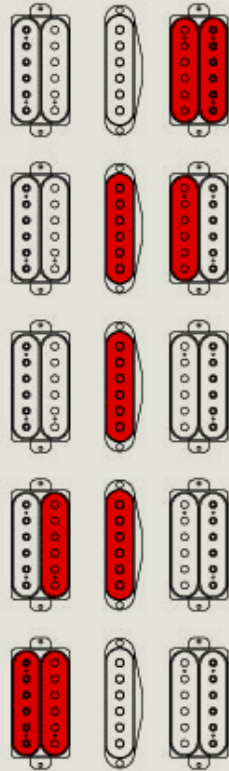

**DIMARZIO HUMBUCKER IN
BRIDGE POSITION**

NECK ← → BRIDGE

NECK ← → BRIDGE

TITLE

WIRING DIAGRAM

MODEL

RG1550 / RG1570

DRAWN
KOICHI
FUJIMURA