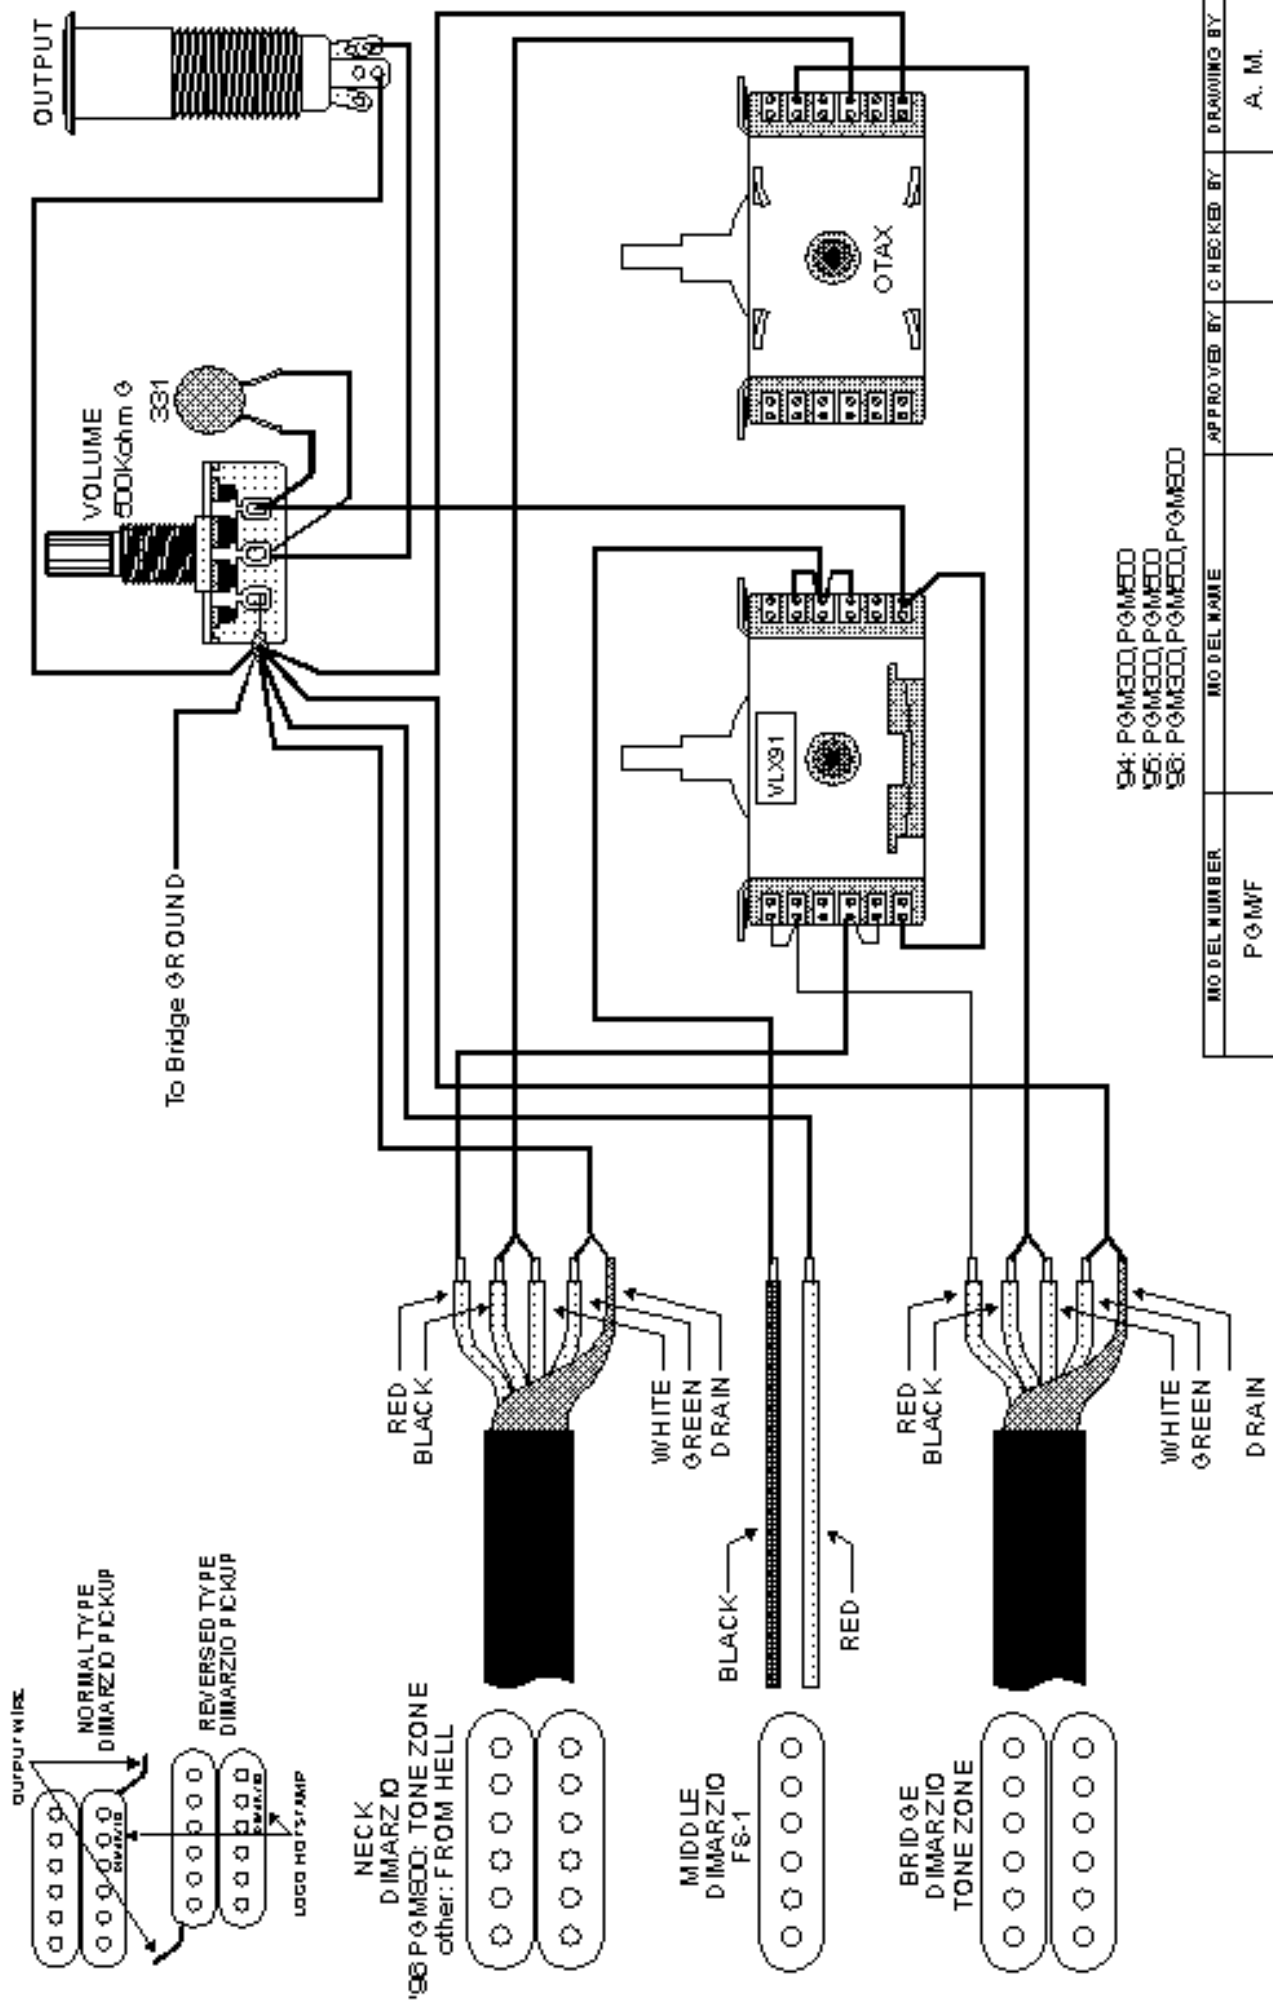

A

'94: PGM300, PGM500  
'95: PGM300, PGM500  
'96: PGM300, PGM500, PGM600

MODEL NUMBER	MODEL NAME	APPROVED BY	CHECKED BY	DRAWING BY	SCALE
PGWF				A. M.	
HOSHINO GAKKI CO., LTD. No. 22, 3-CHOME, SHIMO KU-CHO, HIGASHI-KU, NAGOYA, JAPAN		DRAWING NUMBER		DATE	SIZE
		W96028		'96/07/26	A4