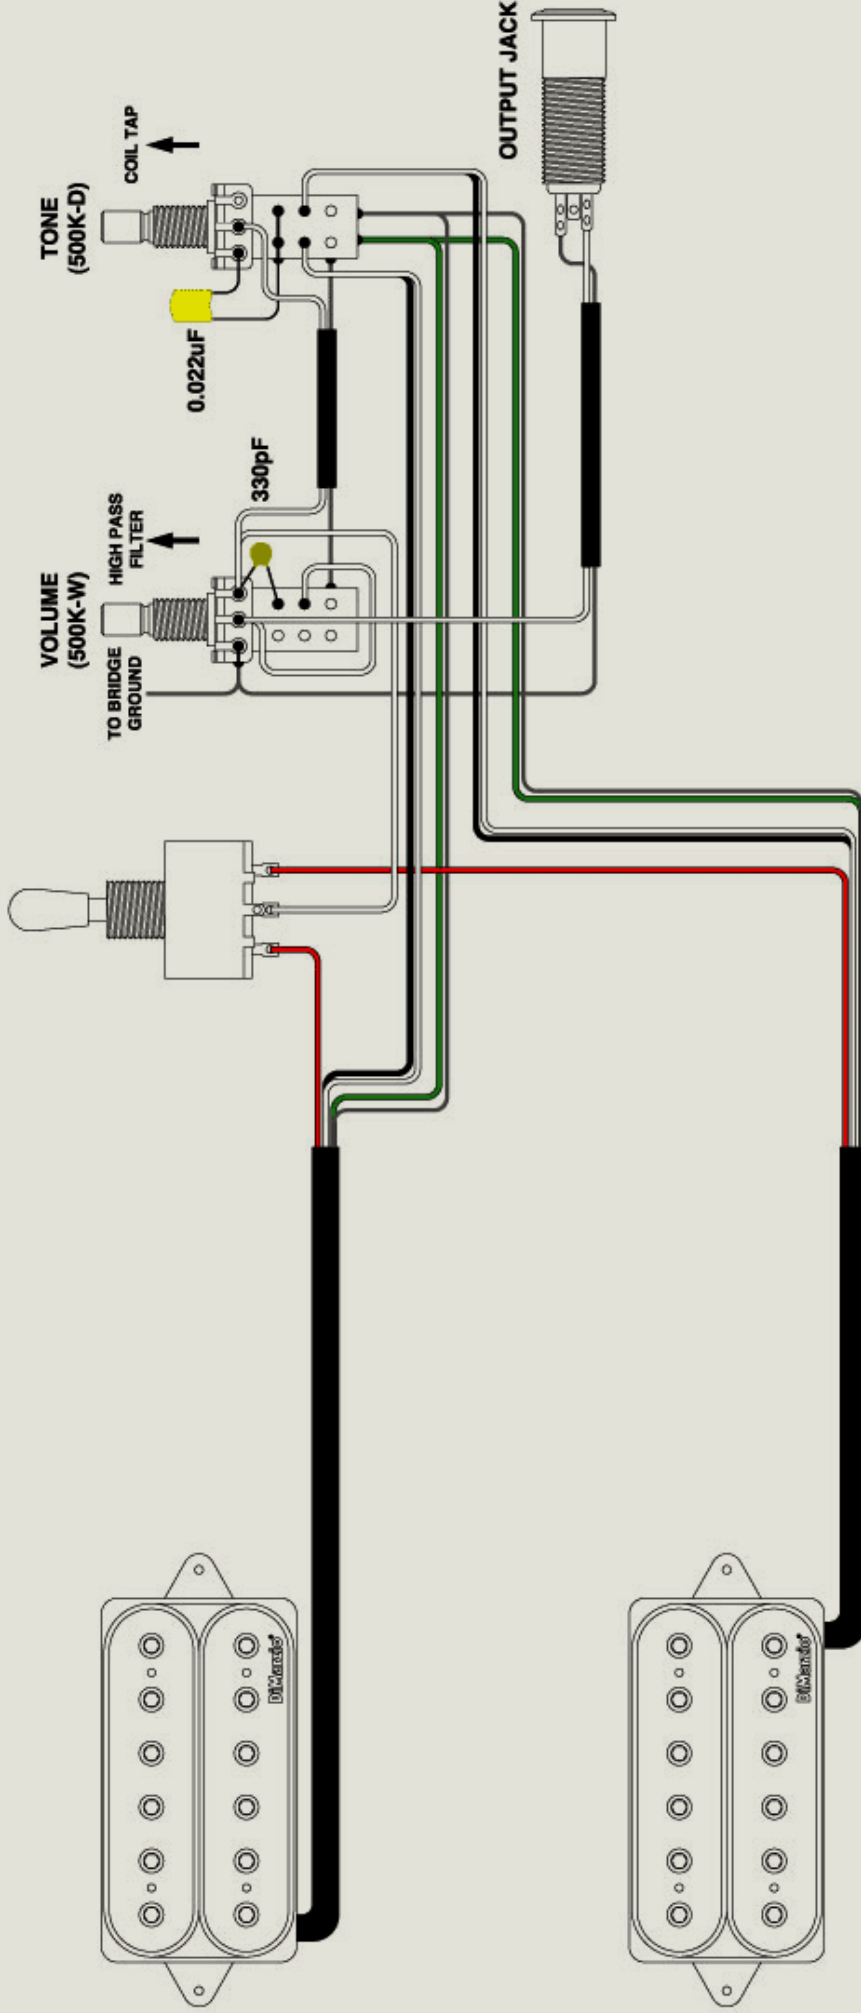

NECK ← BRIDGE

NECK ← BRIDGE

NECK ← BRIDGE

COIL TAP

TITLE		MODEL
WIRING DIAGRAM		JS1000 / JS1200 / JS2000
DRAWN	DATE	
KOCHI FUJIHARA	APR. 20 2004	