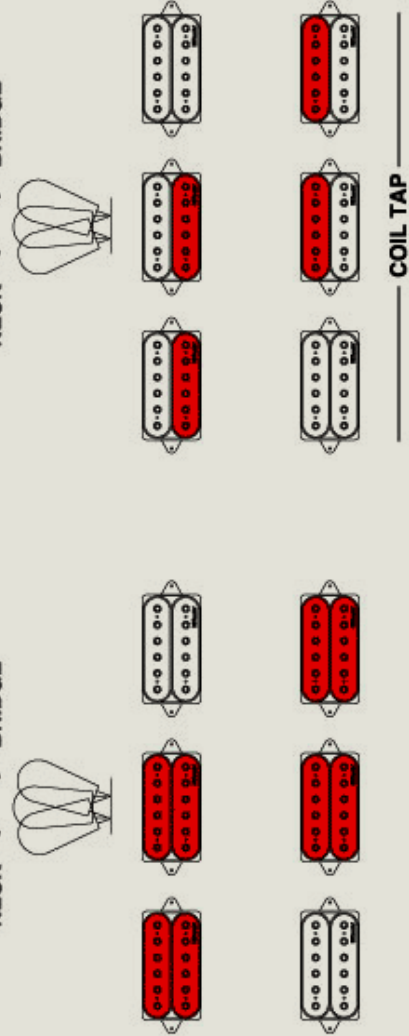

NECK ← BRIDGE

NECK ← BRIDGE

NECK ← BRIDGE

COIL TAP

TITLE		MODEL
WIRING DIAGRAM		JS1000 / JS1200 / JS2000
DRAWN	DATE	
KOCHI FUJIHARA	APR. 20 2004	