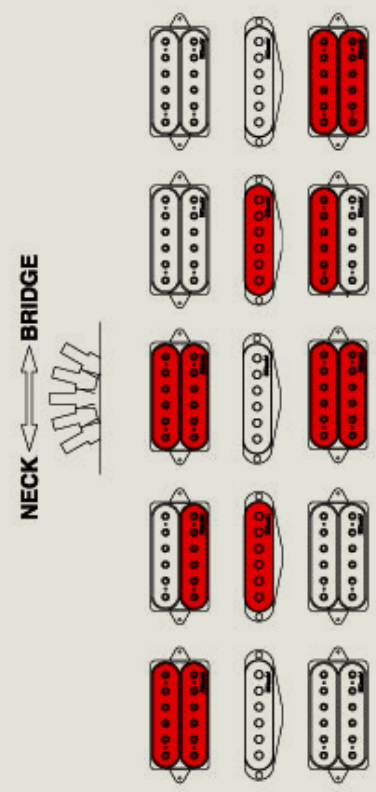

Middle Position neck & bridge pickups

TITLE		MODEL	
WIRING DIAGRAM		JEM7 / JEM77	
DRAWN	DATE	APR. 20 2004	
KOICHI FUJIHARA			