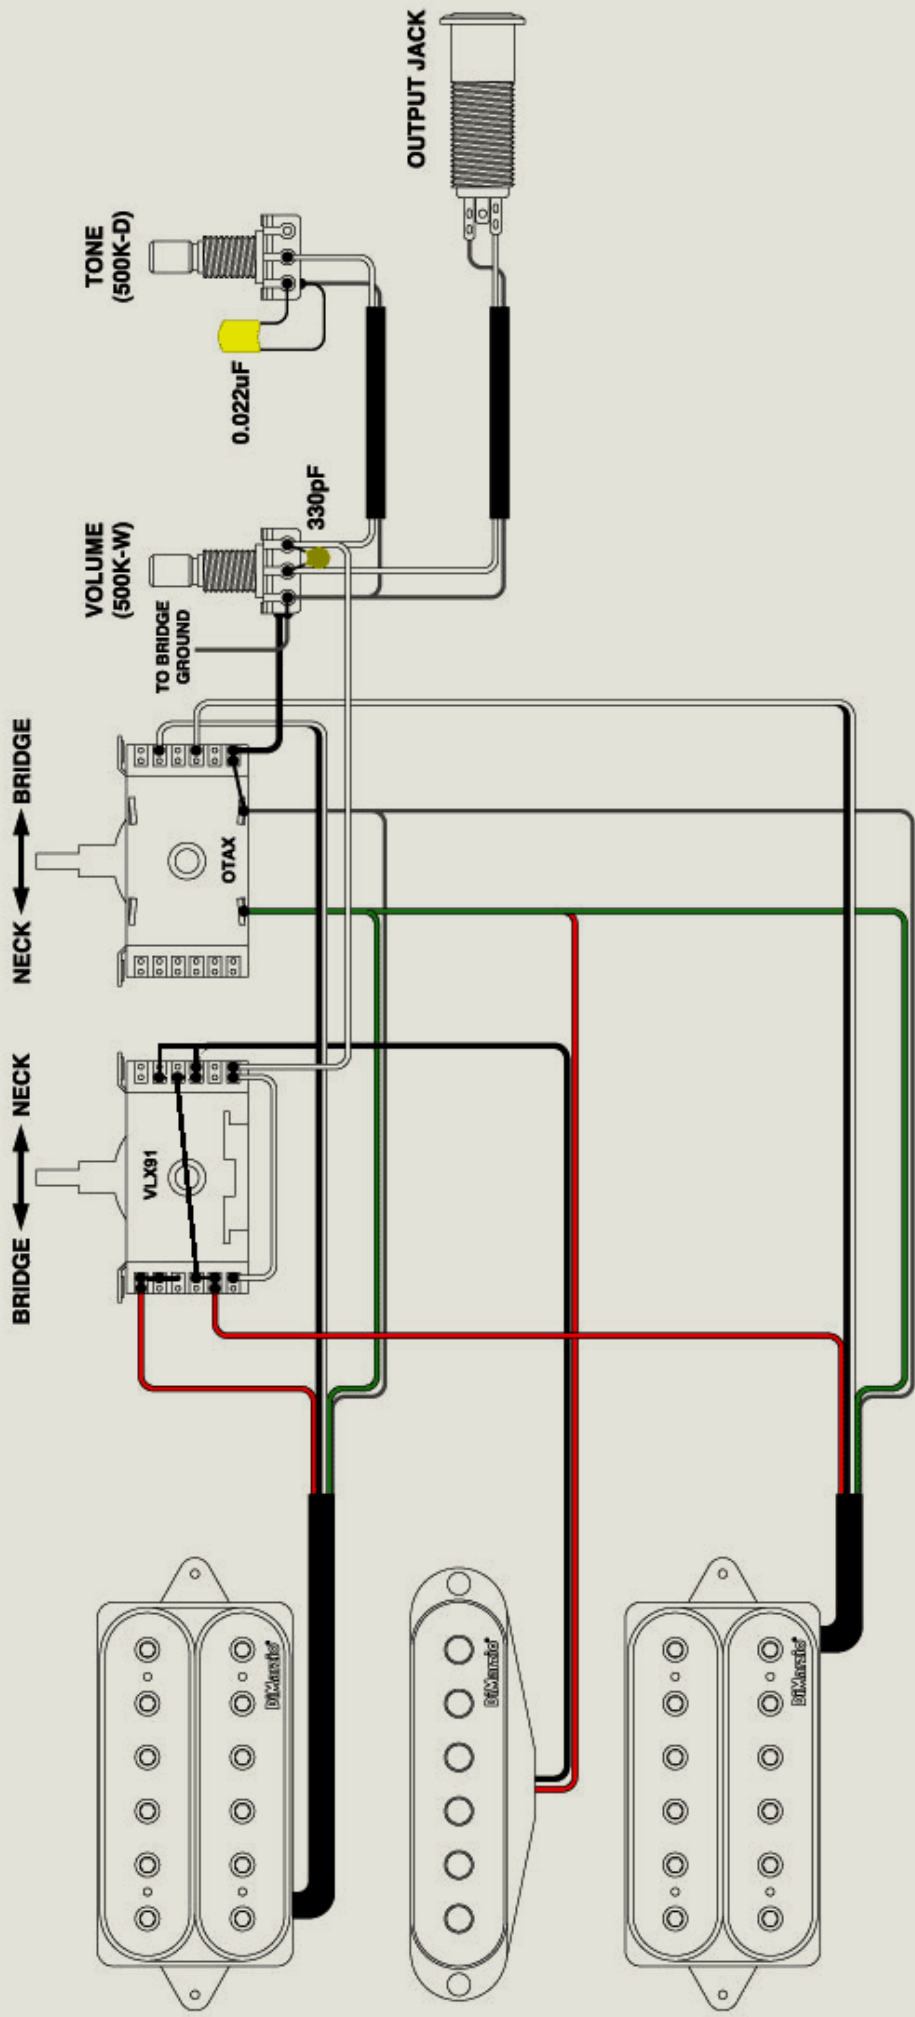

Middle Position neck & bridge pickups

TITLE		MODEL	
WIRING DIAGRAM		JEM7 / JEM77	
DRAWN	DATE	APR. 20 2004	
KOICHI FUJIHARA			