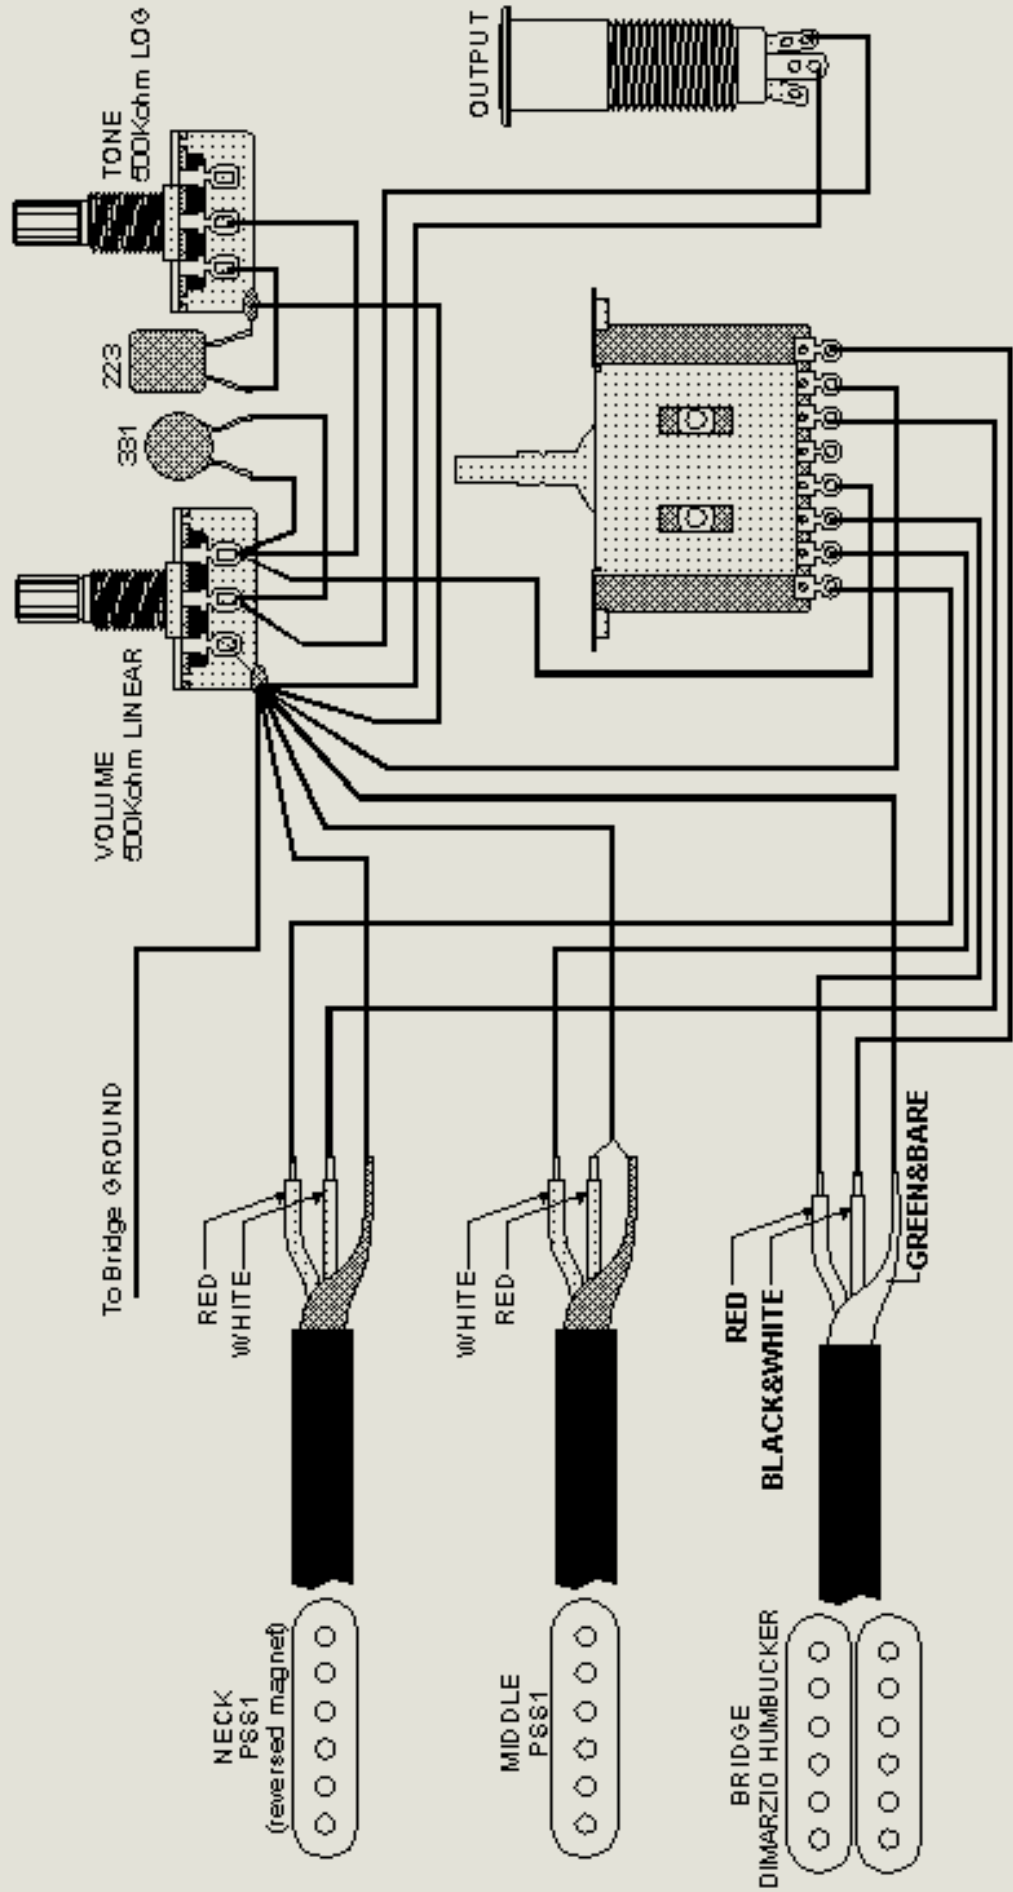

# 1 DiMarzio humbucker in bridge position

94: RX160, RX170, RX270  
 95: RX40, RX60  
 96: RX20, RX40, RX60, RX240

MODEL NUMBER	MO DEL NAME	APPROVED BY	CHECKED BY	DRAWING BY	SCALE
SSH (C)				A. M.	
HOSHINO GAKKI CO., LTD. No. 22, 3-CHOME, SHIMO-KU-CHO, HIRASHI-KU, NAGOYA, JAPAN			DRAWING NUMBER		SIZE
			10/360-46		A4
			DATE		
			'96/07/26		