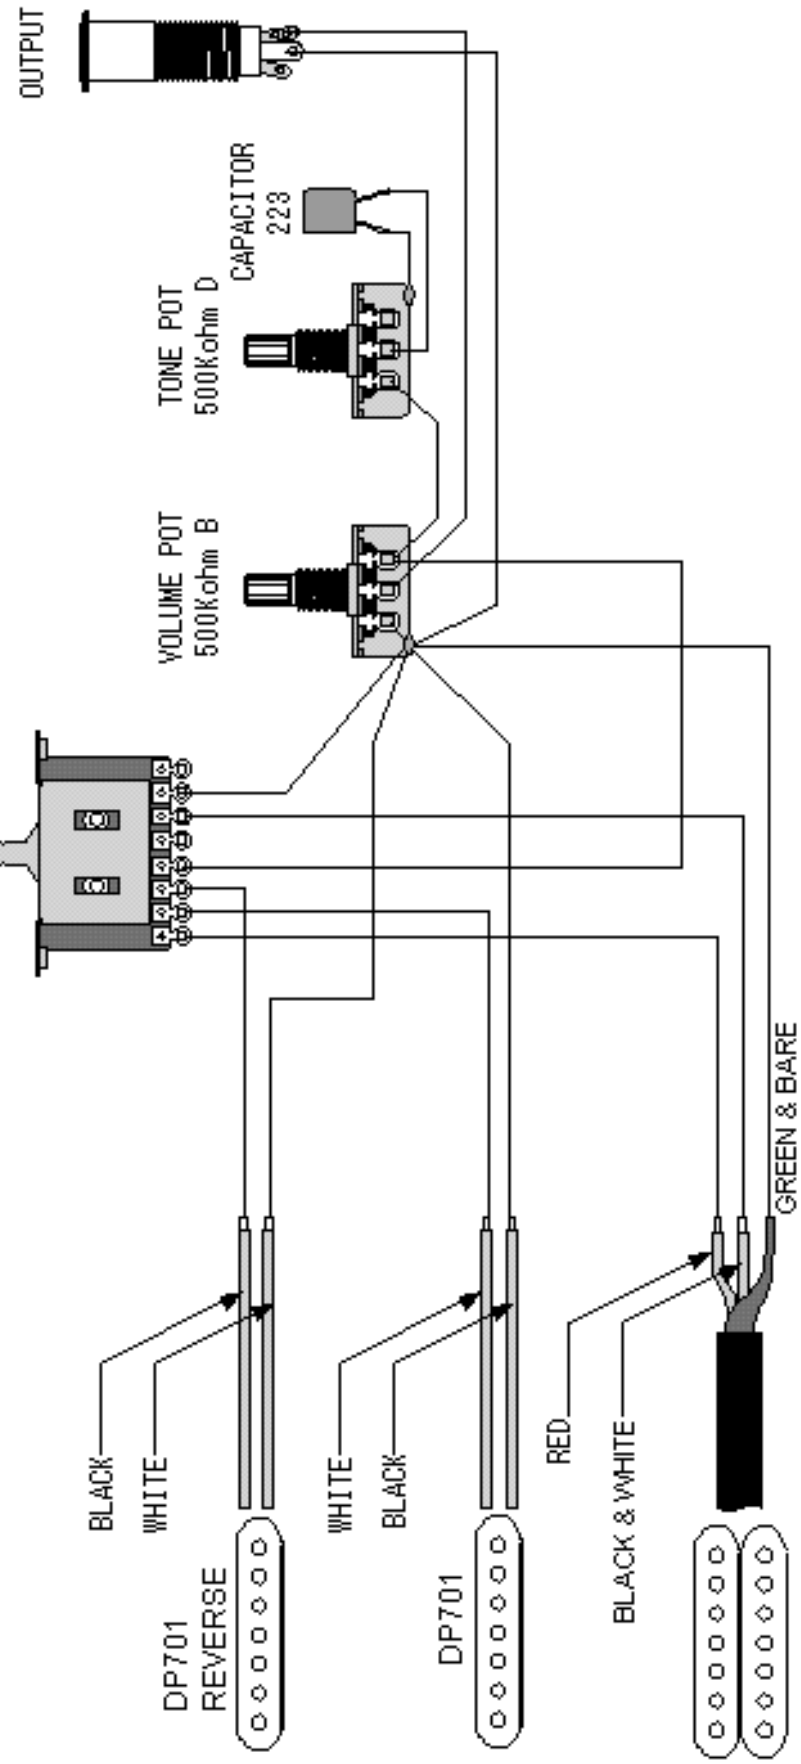

5WAY LEVER SW. (3PS1CGAE5)

NECK ← → BRIDGE

BLACK
WHITE

DP701
REVERSE

WHITE
BLACK

DP701

RED
BLACK & WHITE

GREEN & BARE

NECK ← → BRIDGE