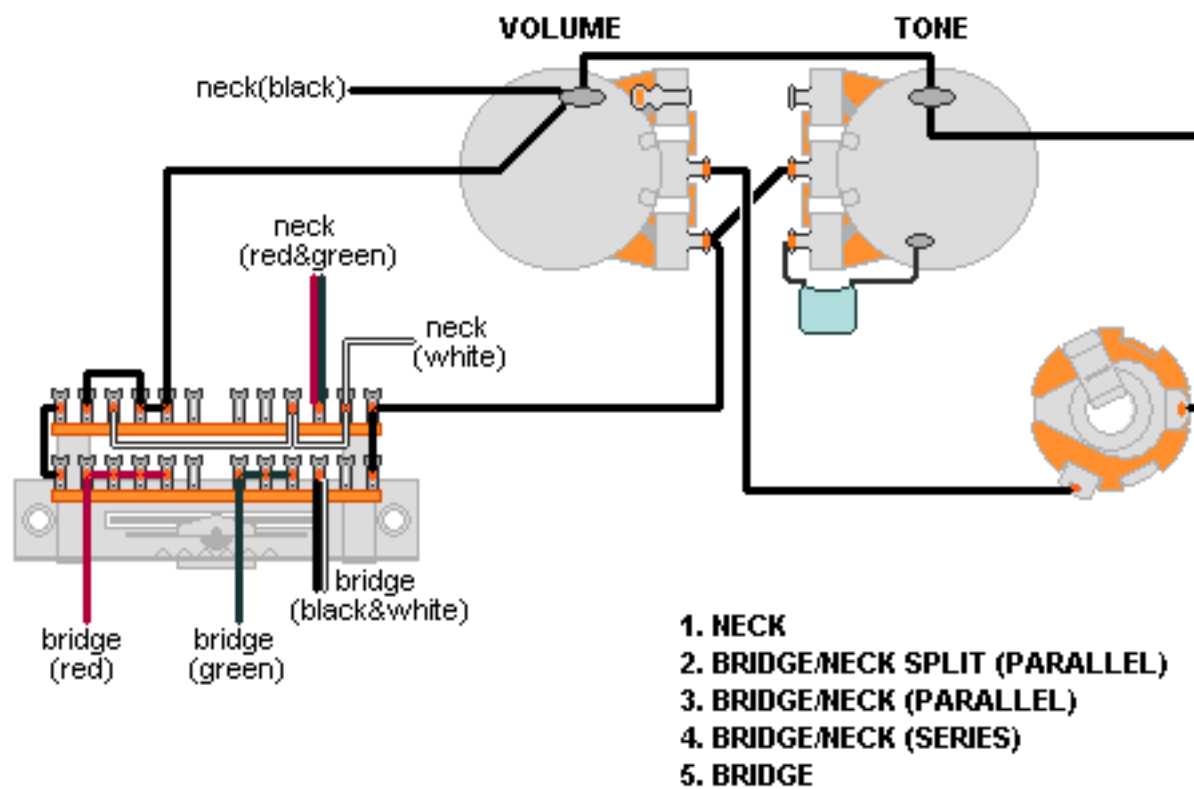

DiMarzio, Inc.

1388 Richmond Terrace, PO Box 100387, Staten Island, NY 10310, Tel(718)981-9286, Fax(718)720-5296

AREA T, FAST TRACK T WIRING

**Note: Tailpiece should be connected to common ground.
All grounds \perp must be connected.**