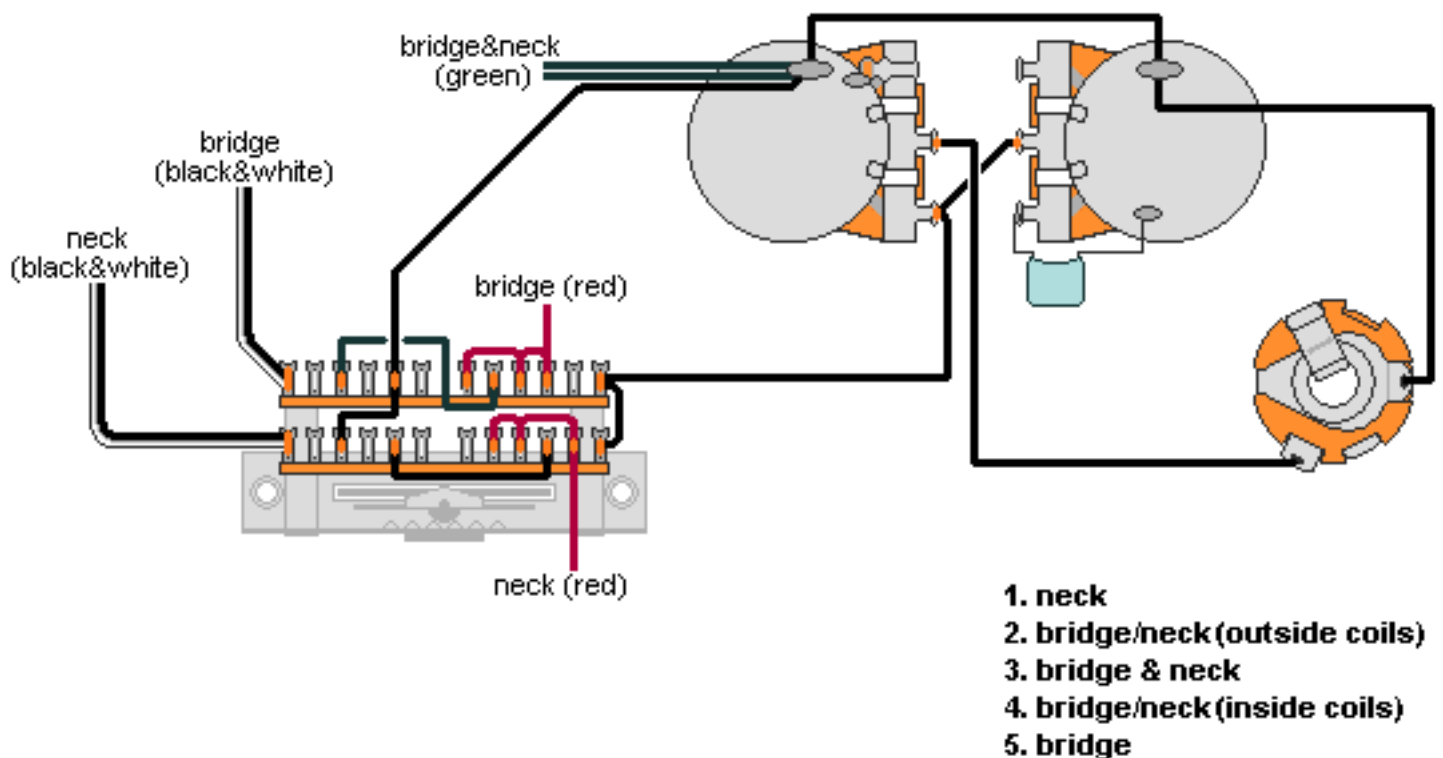

DiMarzio, Inc.

1388 Richmond Terrace, PO Box 100387, Staten Island, NY 10310, Tel(718)981-9286, Fax(718)720-5296

2 HUM, EP1112 WIRING

D Sonic bridge, bar towards neck

Both pickups should be installed with the cable exit away from the control compartment.

**Note: Tailpiece should be connected to common ground.
All grounds \perp must be connected.**

Copyright (C) 2003 DiMarzio, Inc. All rights reserved