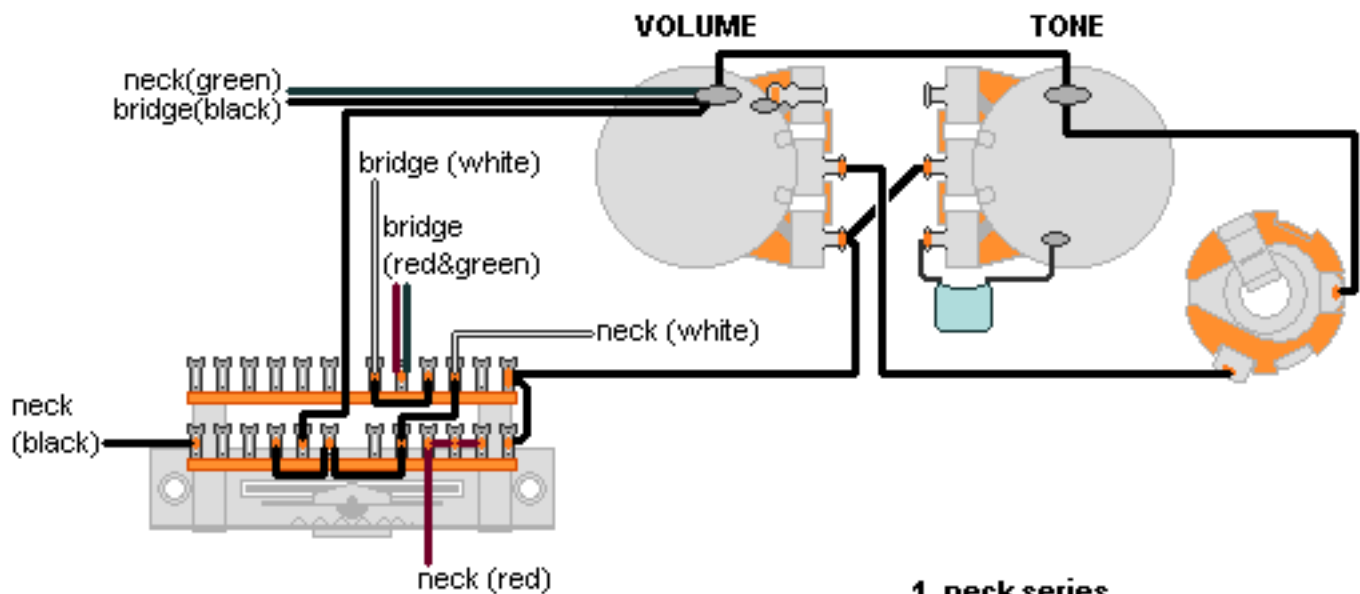

DiMarzio, Inc.

1388 Richmond Terrace, PO Box 100387, Staten Island, NY 10310, Tel(718)981-9286, Fax(718)720-5296

2 HUM, EP1112 WIRING

1. neck series
2. neck parallel
3. neck&bridge
4. inside coils parallel
5. bridge series

Both pickups should be installed with cable exits towards the controls

All other pickup wires not shown or mentioned go to ground.

Note: Tailpiece should be connected to common ground.

All grounds \perp must be connected.