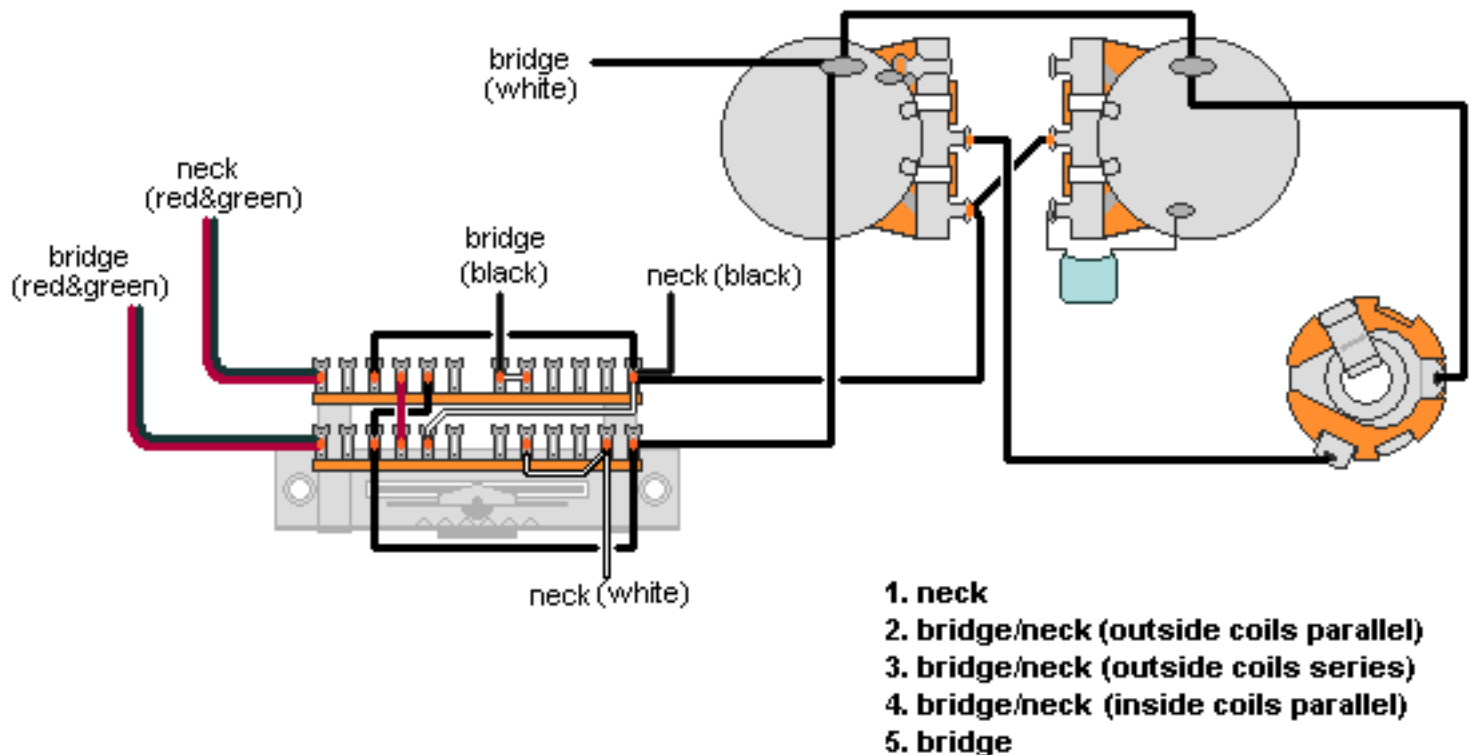

DiMarzio, Inc.

1388 Richmond Terrace, PO Box 100387, Staten Island, NY 10310, Tel(718)981-9286, Fax(718)720-5296

2 HUM, EP1112 WIRING

Both pickups should be installed with the cable exit towards the control compartment.

**Note: Tailpiece should be connected to common ground.
All grounds \perp must be connected.**

Copyright (C) 2003 DiMarzio, Inc. All rights reserved