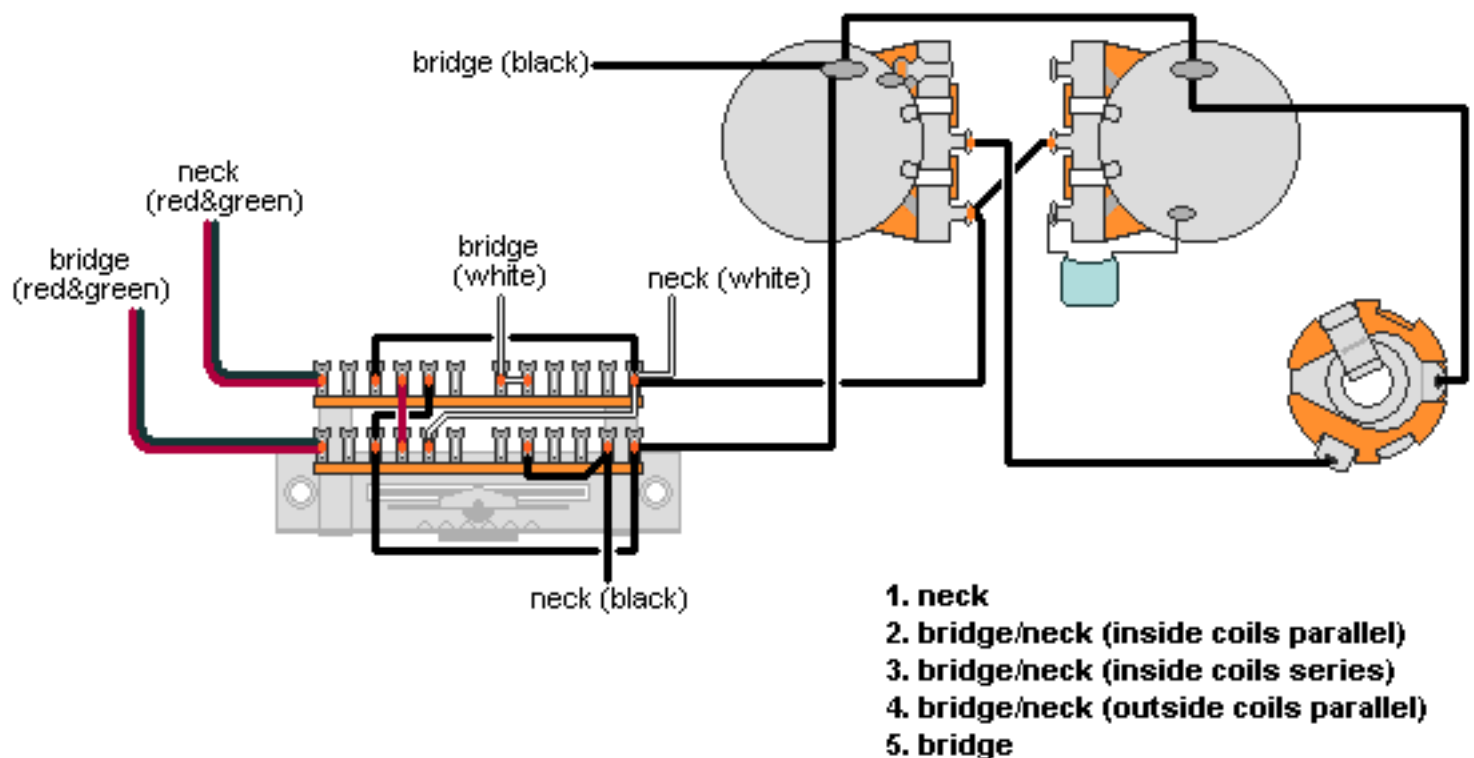

DiMarzio, Inc.

1388 Richmond Terrace, PO Box 100387, Staten Island, NY 10310, Tel(718)981-9286, Fax(718)720-5296

2 HUM, EP1112 WIRING

Both pickups should be installed with the cable exit towards the control compartment.

**Note: Tailpiece should be connected to common ground.
All grounds \perp must be connected.**

Copyright (C) 2003 DiMarzio, Inc. All rights reserved