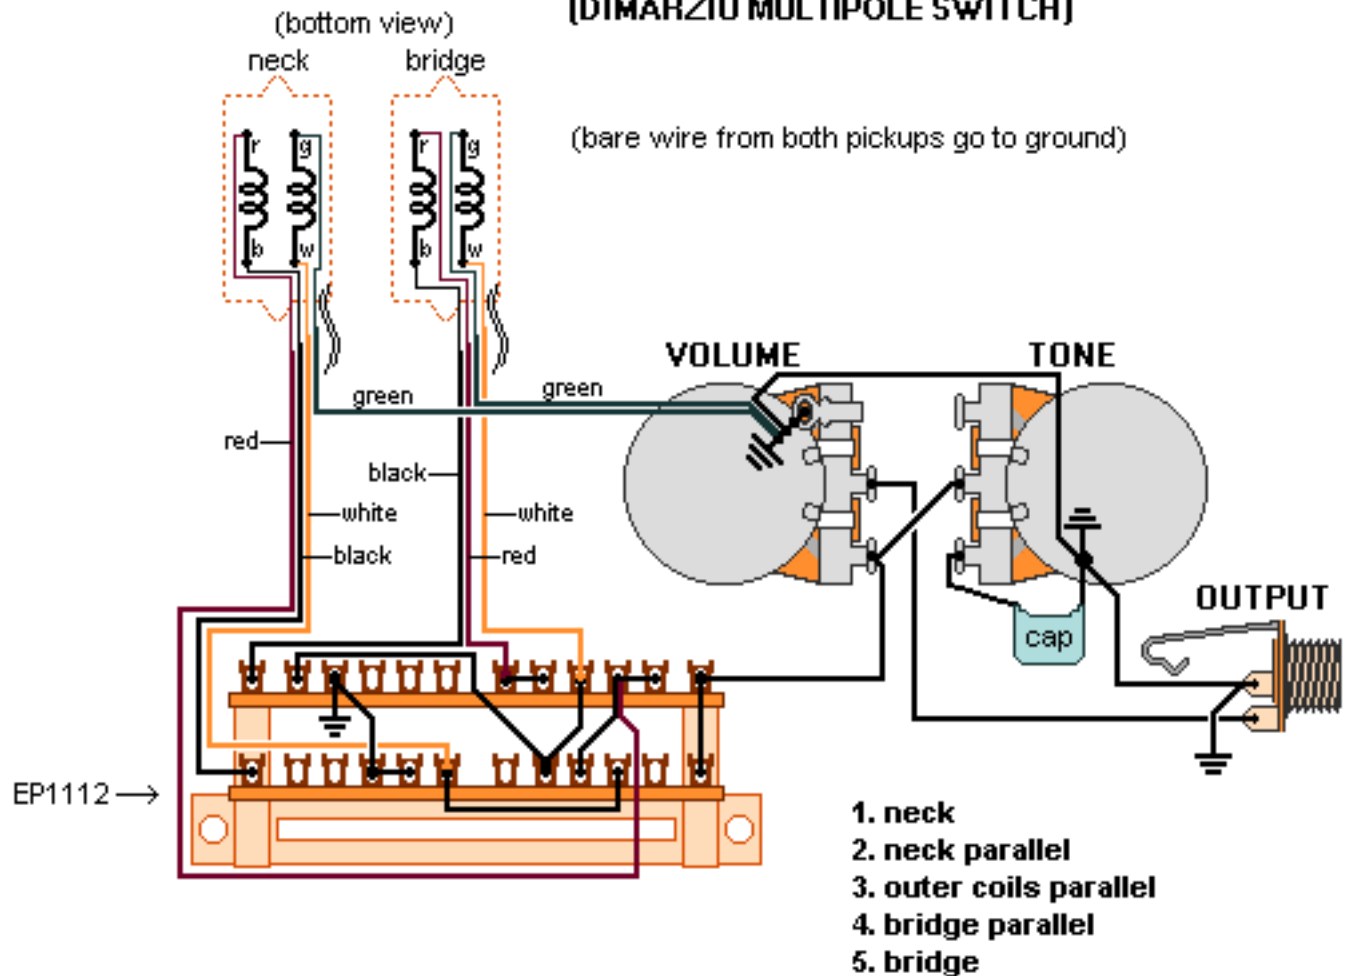

## 2 HUM, 1 VOL., 1 TONE (DIMARZIO MULTIPOLE SWITCH)

**Note: Tailpiece should be connected to common ground.  
All grounds  $\perp$  must be connected.**

Copyright (C) 2003 DiMarzio, Inc. All rights reserved