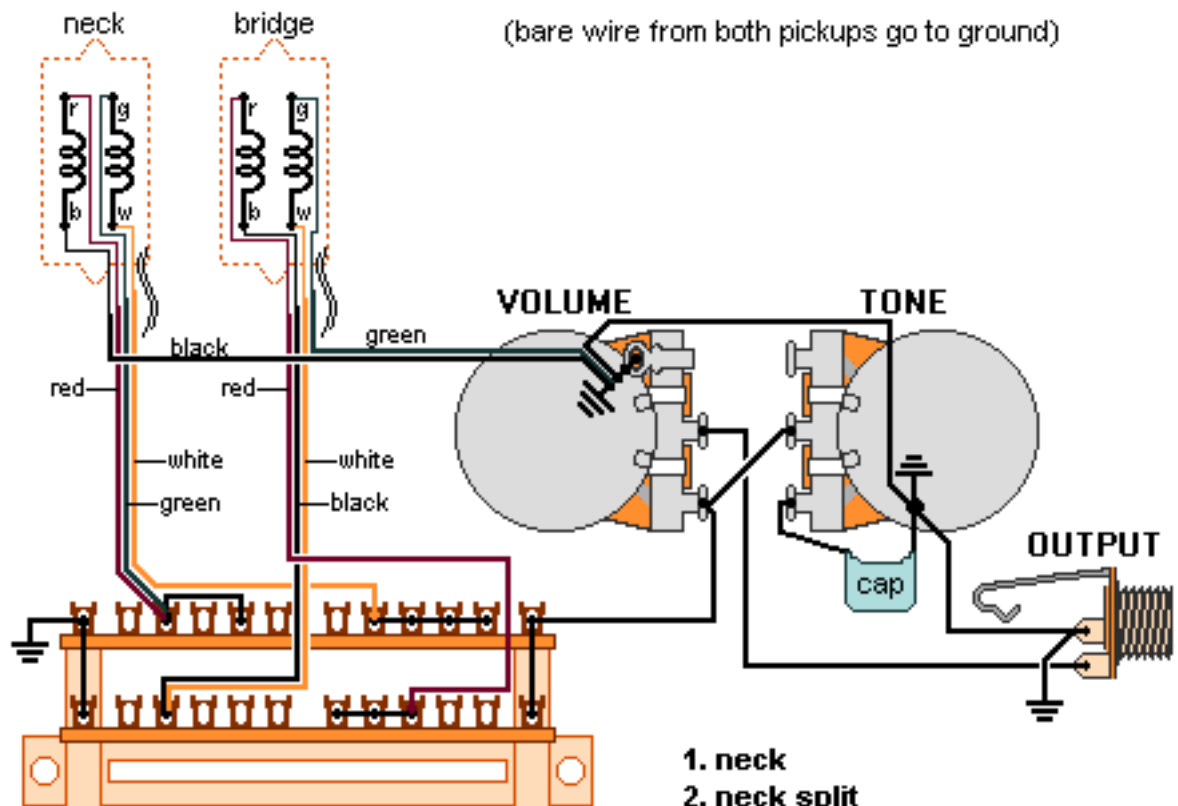

## 2 HUM, 1 VOL., 1 TONE (DIMARZIO MULTIPOLE SWITCH)

(bottom view)

**Note: Tailpiece should be connected to common ground.  
All grounds  $\perp$  must be connected.**

Copyright (C) 2003 DiMarzio, Inc. All rights reserved