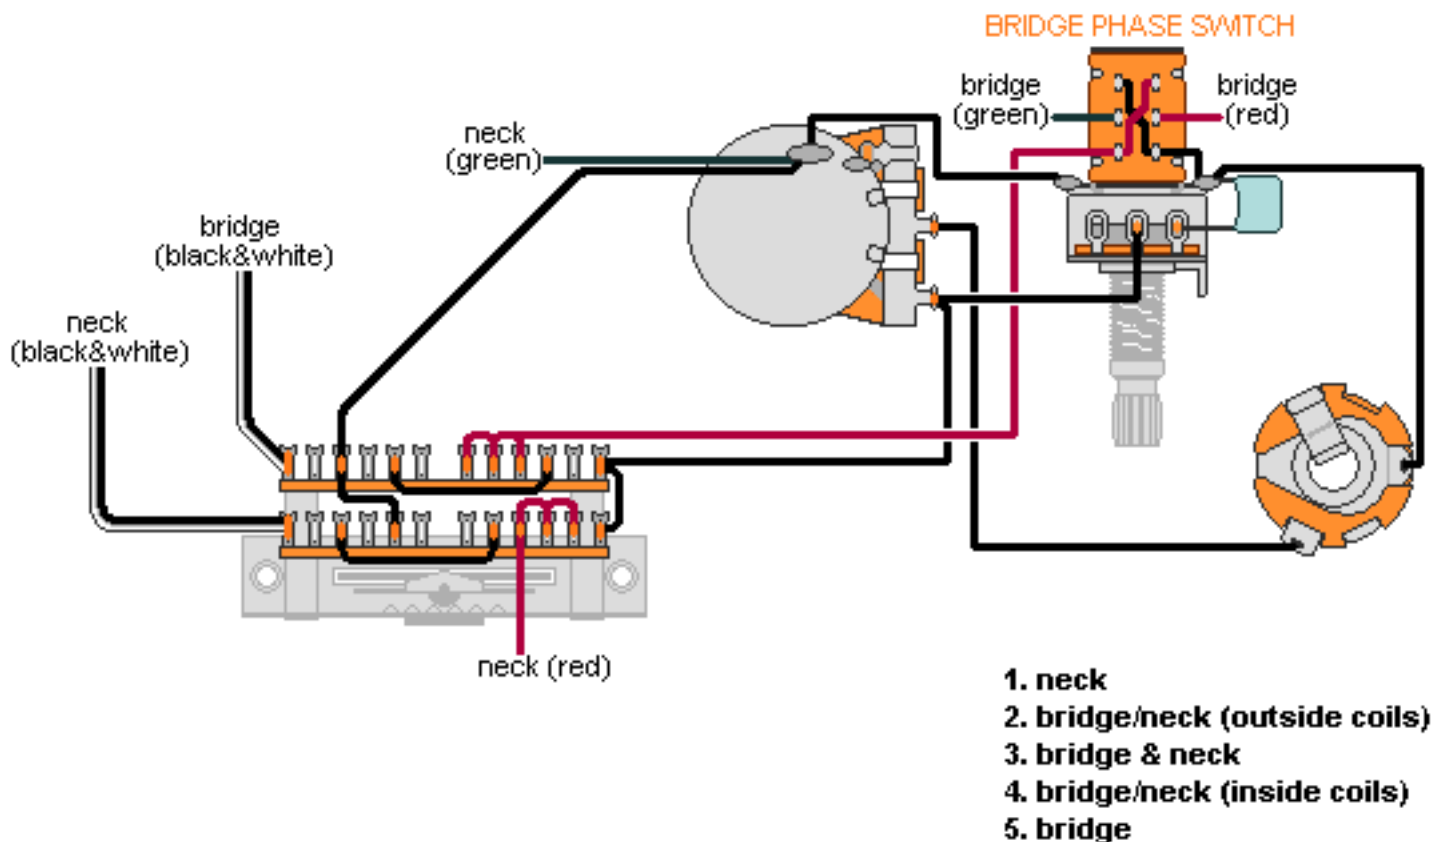

DiMarzio, Inc.

1388 Richmond Terrace, PO Box 100387, Staten Island, NY 10310, Tel(718)981-9286, Fax(718)720-5296

2 HUM, EP1112 WIRING

**Note: Tailpiece should be connected to common ground.
All grounds \perp must be connected.**