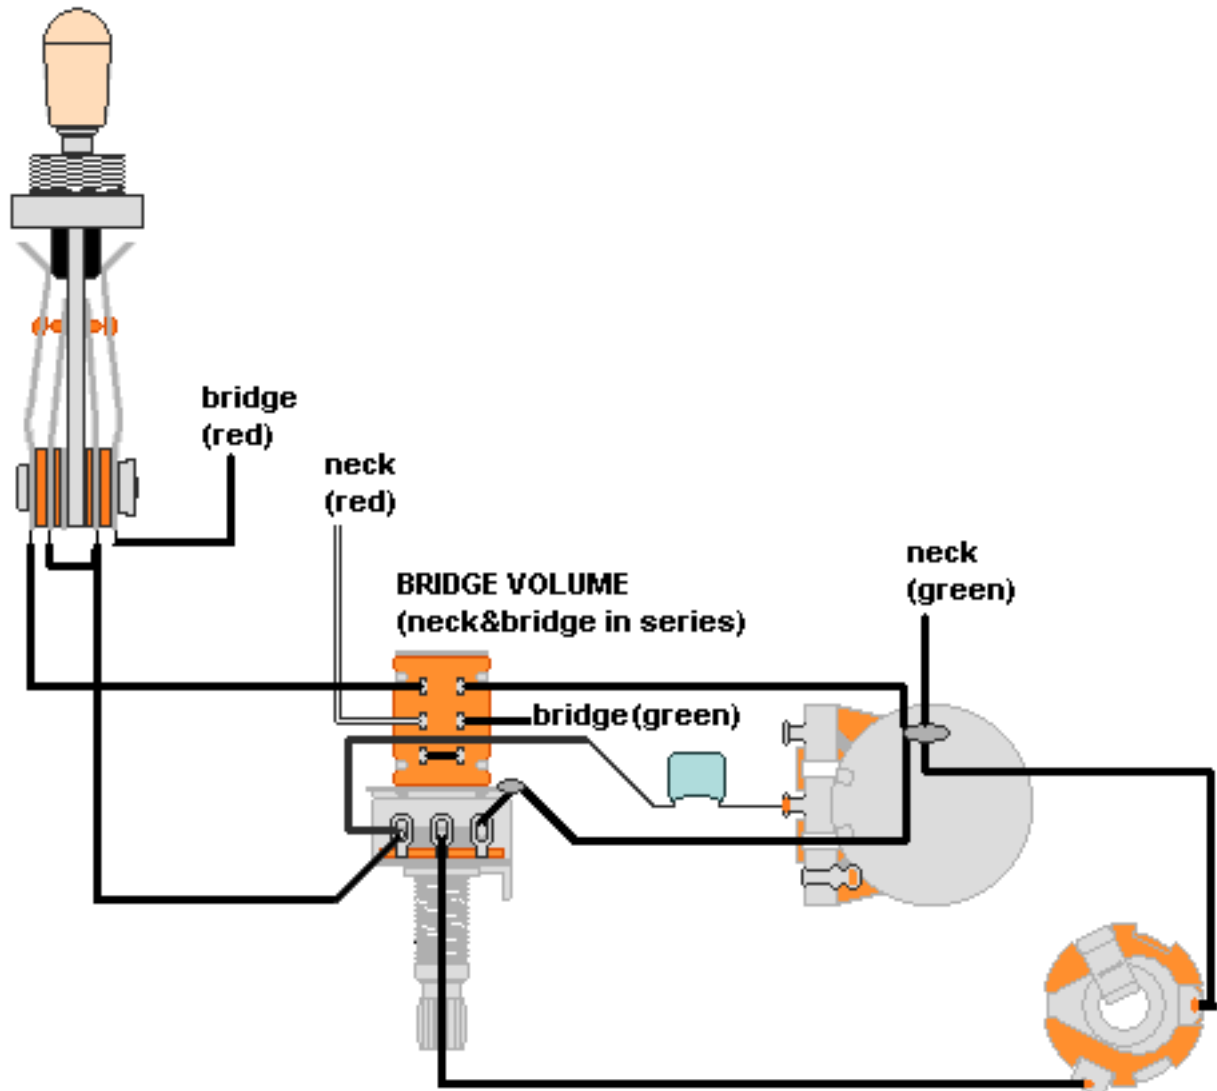

DiMarzio, Inc.

1388 Richmond Terrace, PO Box 100387, Staten Island, NY 10310, Tel(718)981-9286, Fax(718)720-5296

PUSH/PULL VOL.(pull=neck/bridge in series)

When Bridge push/pull is in series mode, neck position on 3-way toggle will be off.

For each pickup, solder the black&white wires together and tape up this connection.

**Note: Tailpiece should be connected to common ground.
All grounds \perp must be connected.**

Copyright (C) 2003 DiMarzio, Inc. All rights reserved