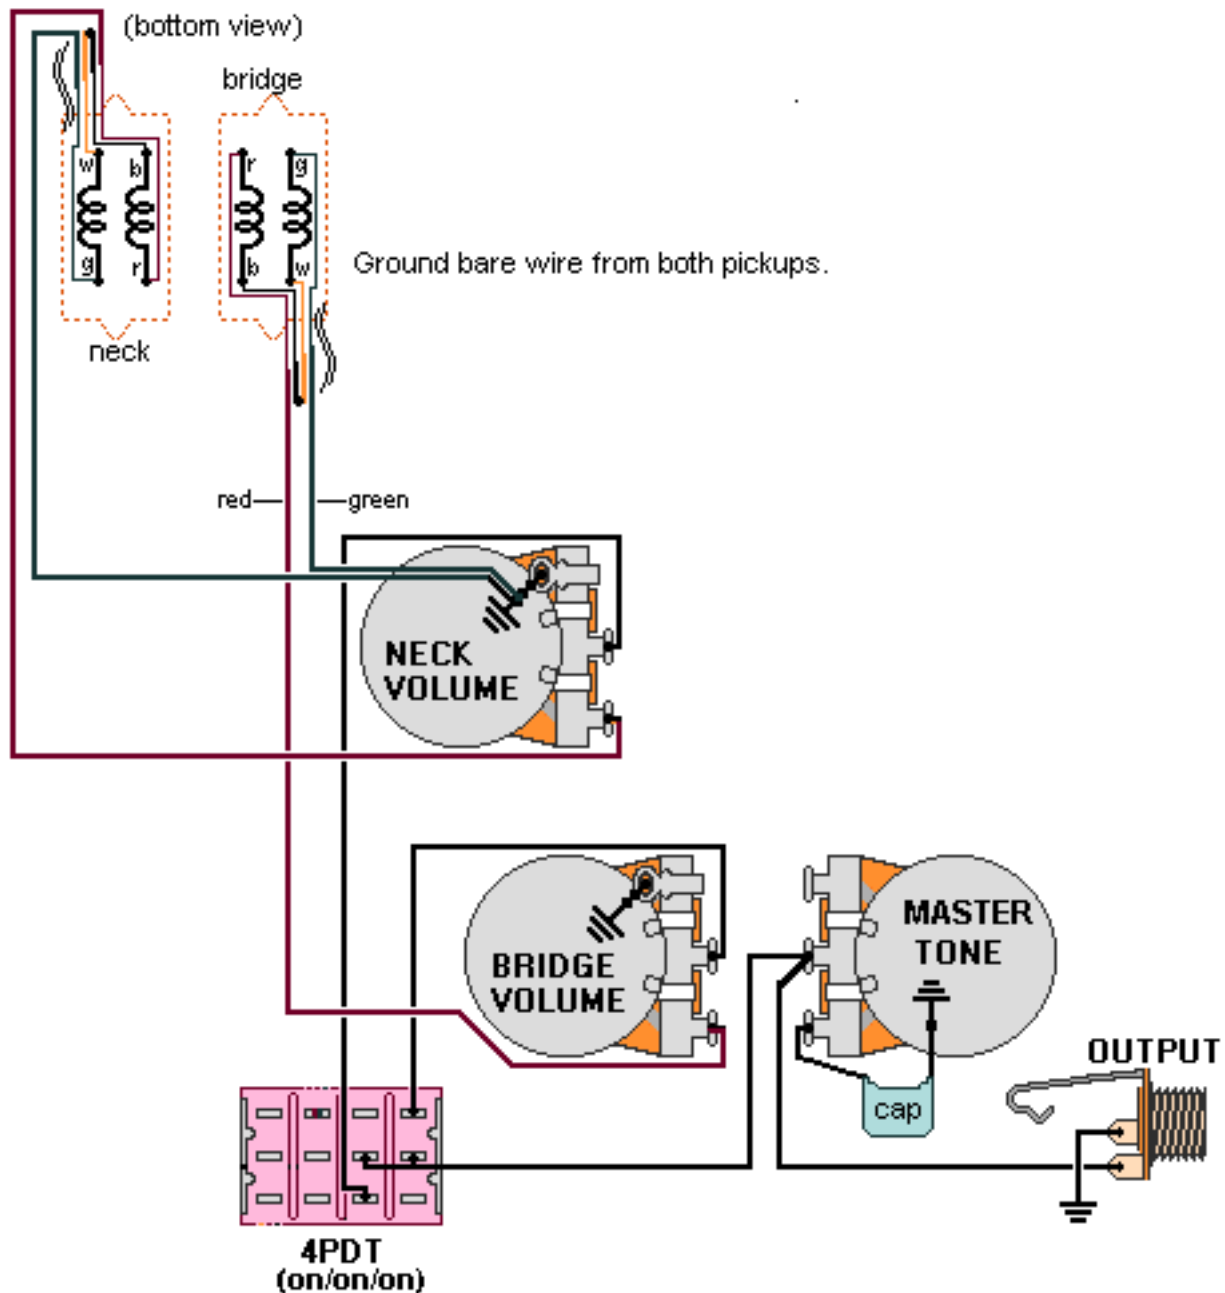

DiMarzio, Inc.

1388 Richmond Terrace, PO Box 100387, Staten Island, NY 10310, Tel(718)981-9286, Fax(718)720-5296

All other pickup wires not shown or mentioned go to ground.

Note: Tailpiece should be connected to common ground.

All grounds \perp must be connected.

Copyright (C) 2003 DiMarzio, Inc. All rights reserved