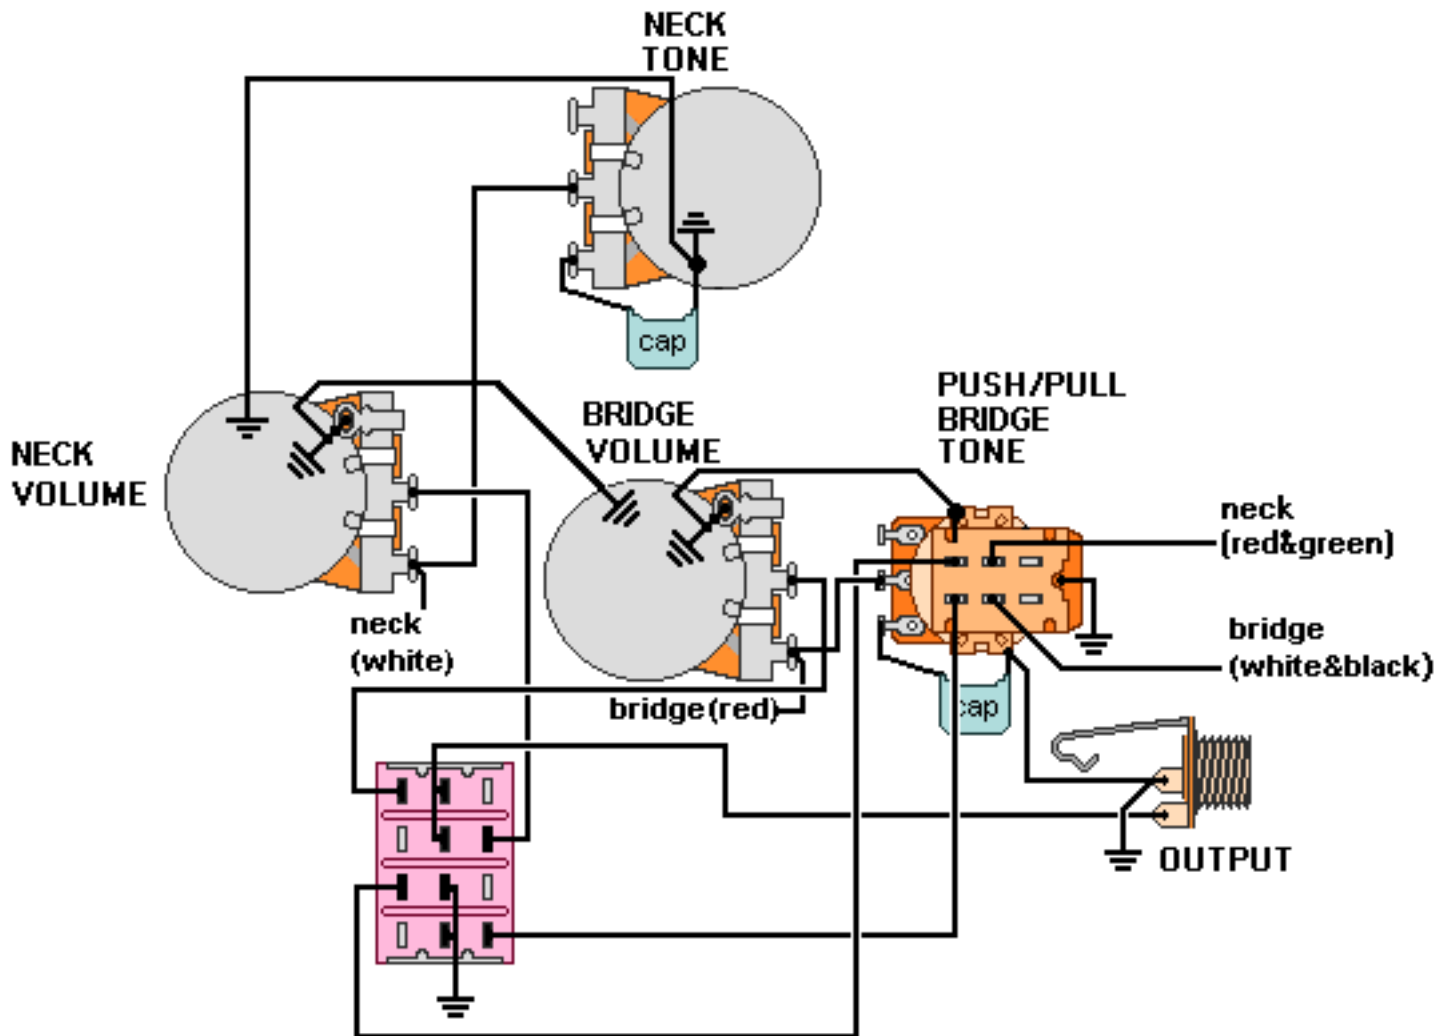

DiMarzio, Inc.

1388 Richmond Terrace, PO Box 100387, Staten Island, NY 10310, Tel(718)981-9286, Fax(718)720-5296

2 vol., 2 tone, split center & push/pull

Both pickups should be placed with their cables toward the controls.

**4PDT
(on/on/on)**

DiMarzio part #EP1111

All other pickup wires not shown or mentioned go to ground.

Note: Tailpiece should be connected to common ground.

All grounds \perp must be connected.

Copyright (C) 2003 DiMarzio, Inc. All rights reserved