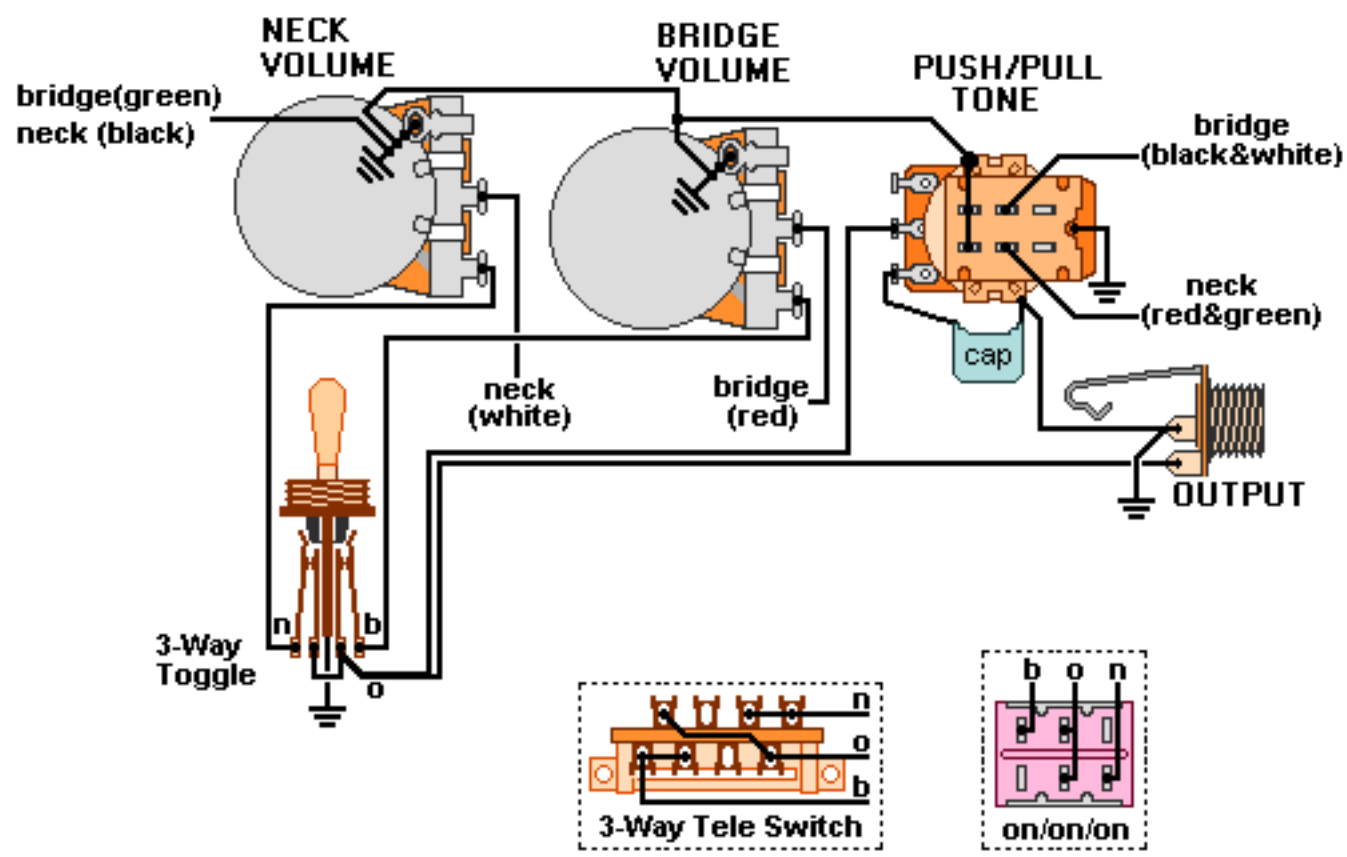

DiMarzio, Inc.

1388 Richmond Terrace, PO Box 100387, Staten Island, NY 10310, Tel(718)981-9286, Fax(718)720-5296

2 HUM, 2 VOL., 1 TONE, 3-WAY

**Note: Tailpiece should be connected to common ground.
All grounds \perp must be connected.**