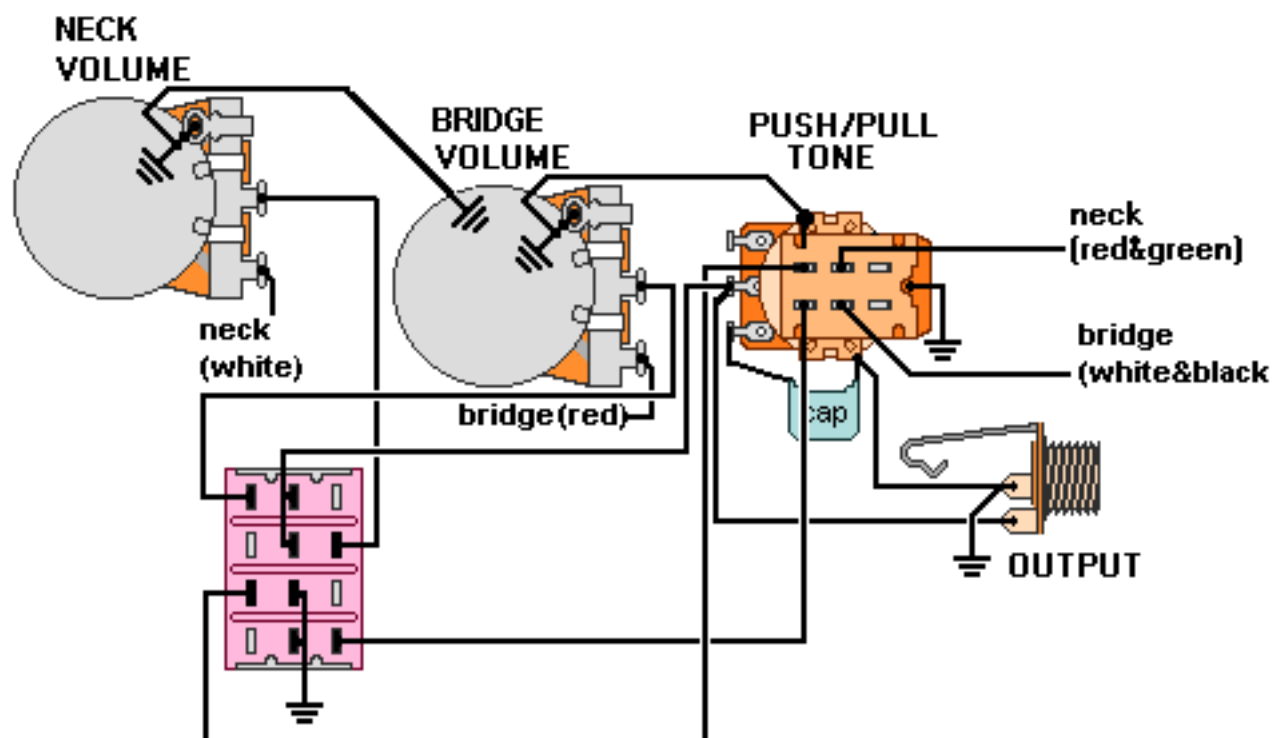

DiMarzio, Inc.

1388 Richmond Terrace, PO Box 100387, Staten Island, NY 10310, Tel(718)981-9286, Fax(718)720-5296

2 vol., 1 tone, split center & push/pull

Both pickups should be placed with their cables toward the controls.

**4PDT
(on/on/on)**

DiMarzio part #EP1111

All other pickup wires not shown or mentioned go to ground.

Note: Tailpiece should be connected to common ground.

All grounds \perp must be connected.

Copyright (C) 2003 DiMarzio, Inc. All rights reserved