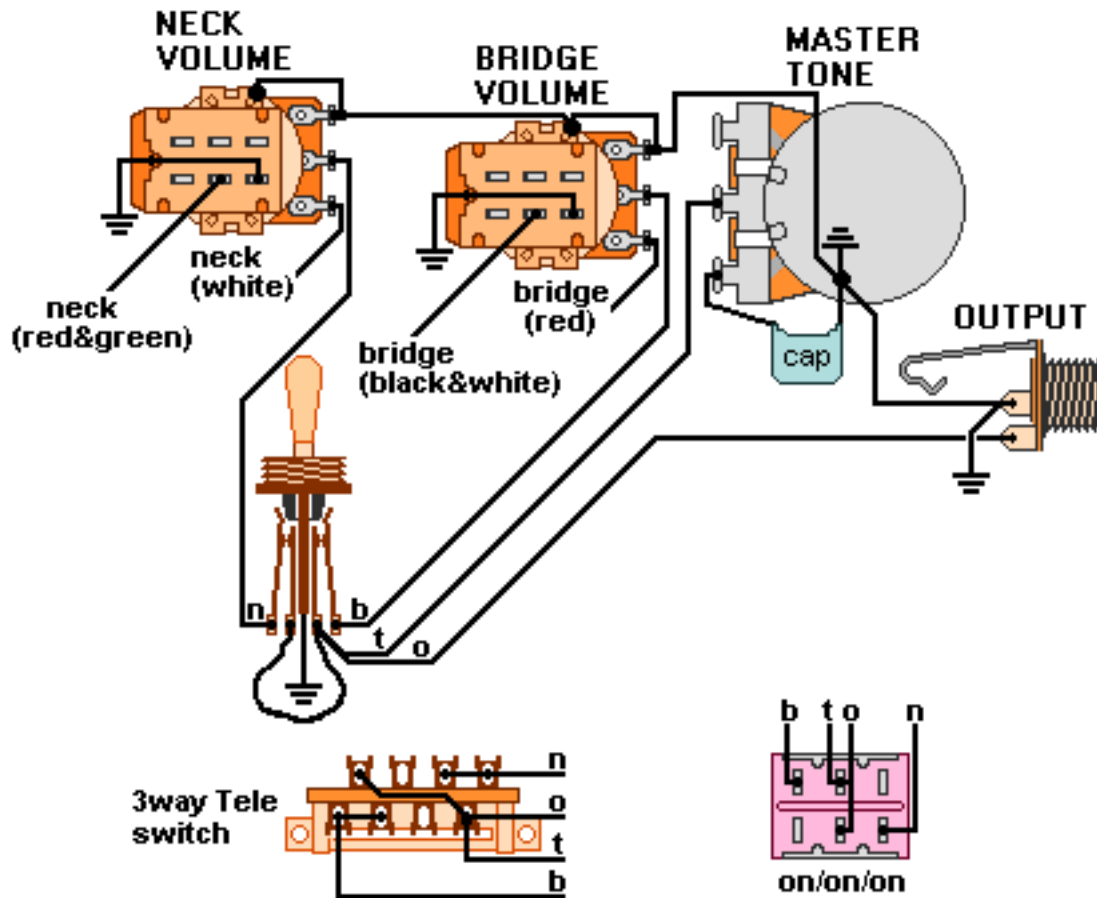

DiMarzio, Inc.

1388 Richmond Terrace, PO Box 100387, Staten Island, NY 10310, Tel(718)981-9286, Fax(718)720-5296

2 HUMBUCKER, 3 WAY, 2 P-P(split) VOL., MASTER TONE

All other pickup wires not shown or mentioned go to ground.

Note: Tailpiece should be connected to common ground.

All grounds \perp must be connected.

Copyright (C) 2003 DiMarzio, Inc. All rights reserved