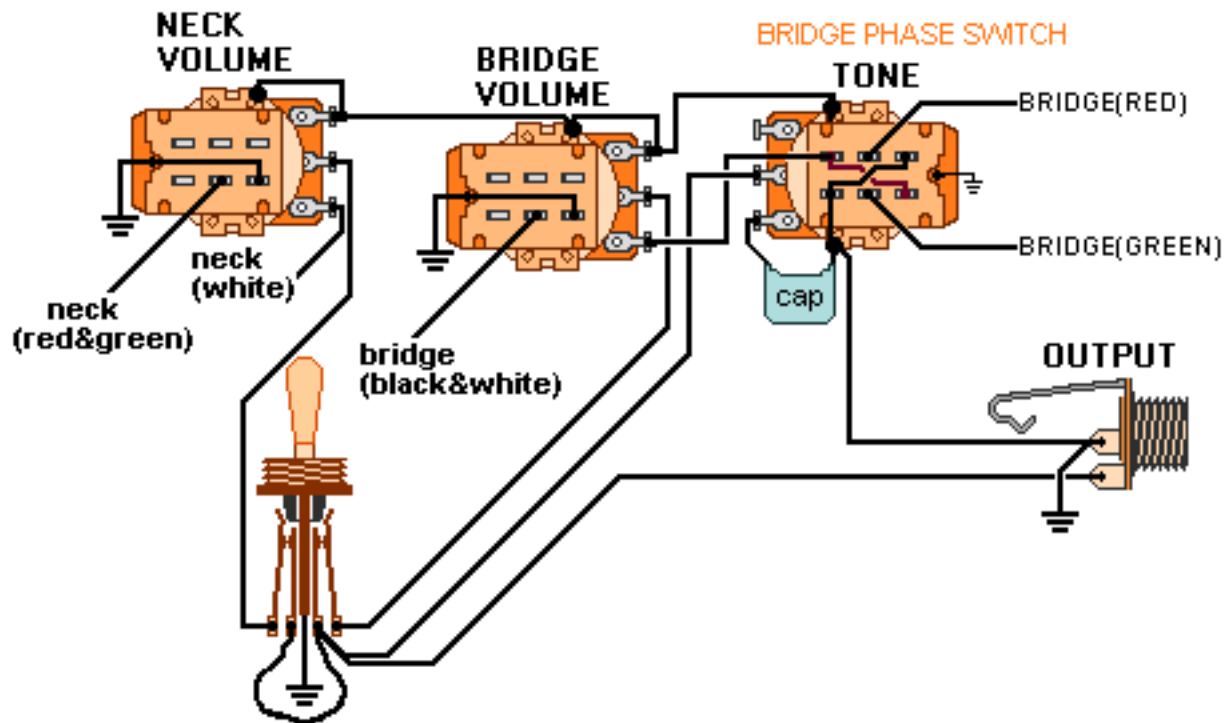

DiMarzio, Inc.

1388 Richmond Terrace, PO Box 100387, Staten Island, NY 10310, Tel(718)981-9286, Fax(718)720-5296

All other pickup wires not shown or mentioned go to ground.

Note: Tailpiece should be connected to common ground.

All grounds \perp must be connected.

Copyright (C) 2003 DiMarzio, Inc. All rights reserved