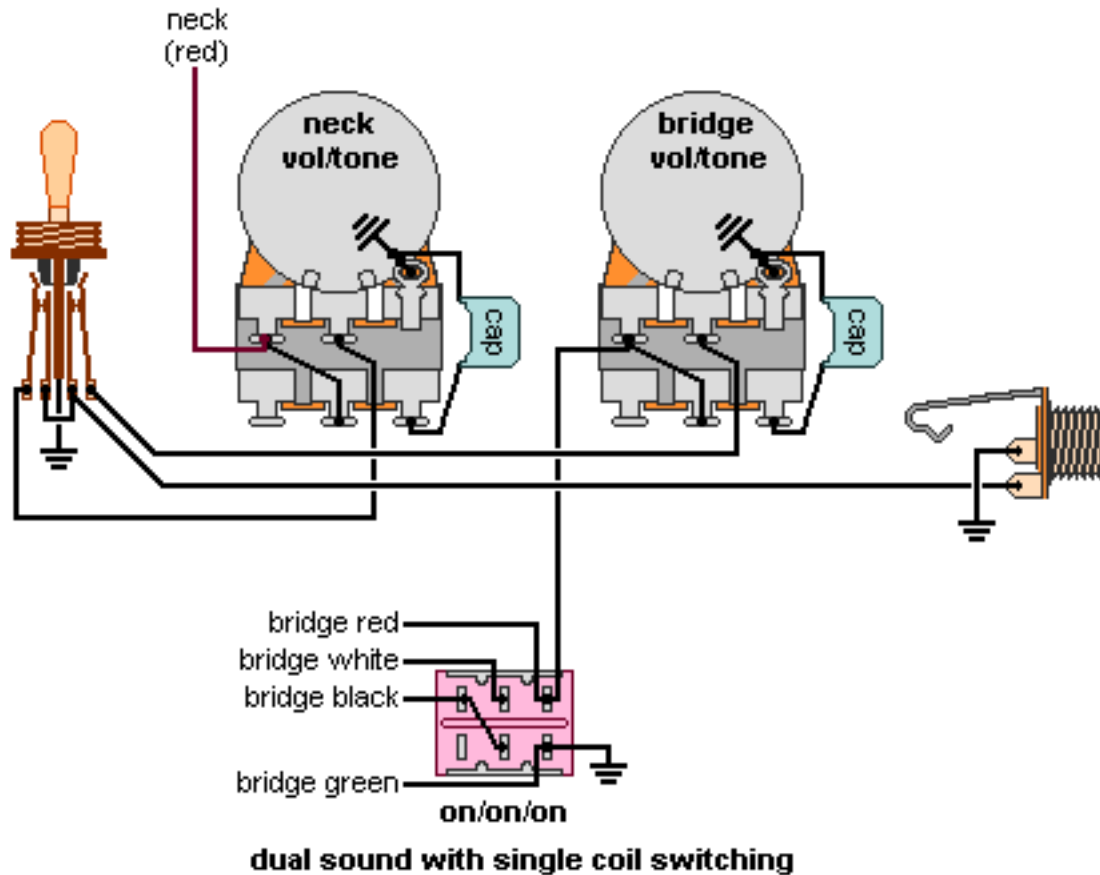

DiMarzio, Inc.

1388 Richmond Terrace, PO Box 100387, Staten Island, NY 10310, Tel(718)981-9286, Fax(718)720-5296

2 Hum., 3-way, 2 vol./tone concentric pots, on/on/on

Neck pickup, solder the black&white together and tape up the connection.
Both pickups green and bare wires should go to ground.

**Note: Tailpiece should be connected to common ground.
All grounds \perp must be connected.**

Copyright (C) 2003 DiMarzio, Inc. All rights reserved