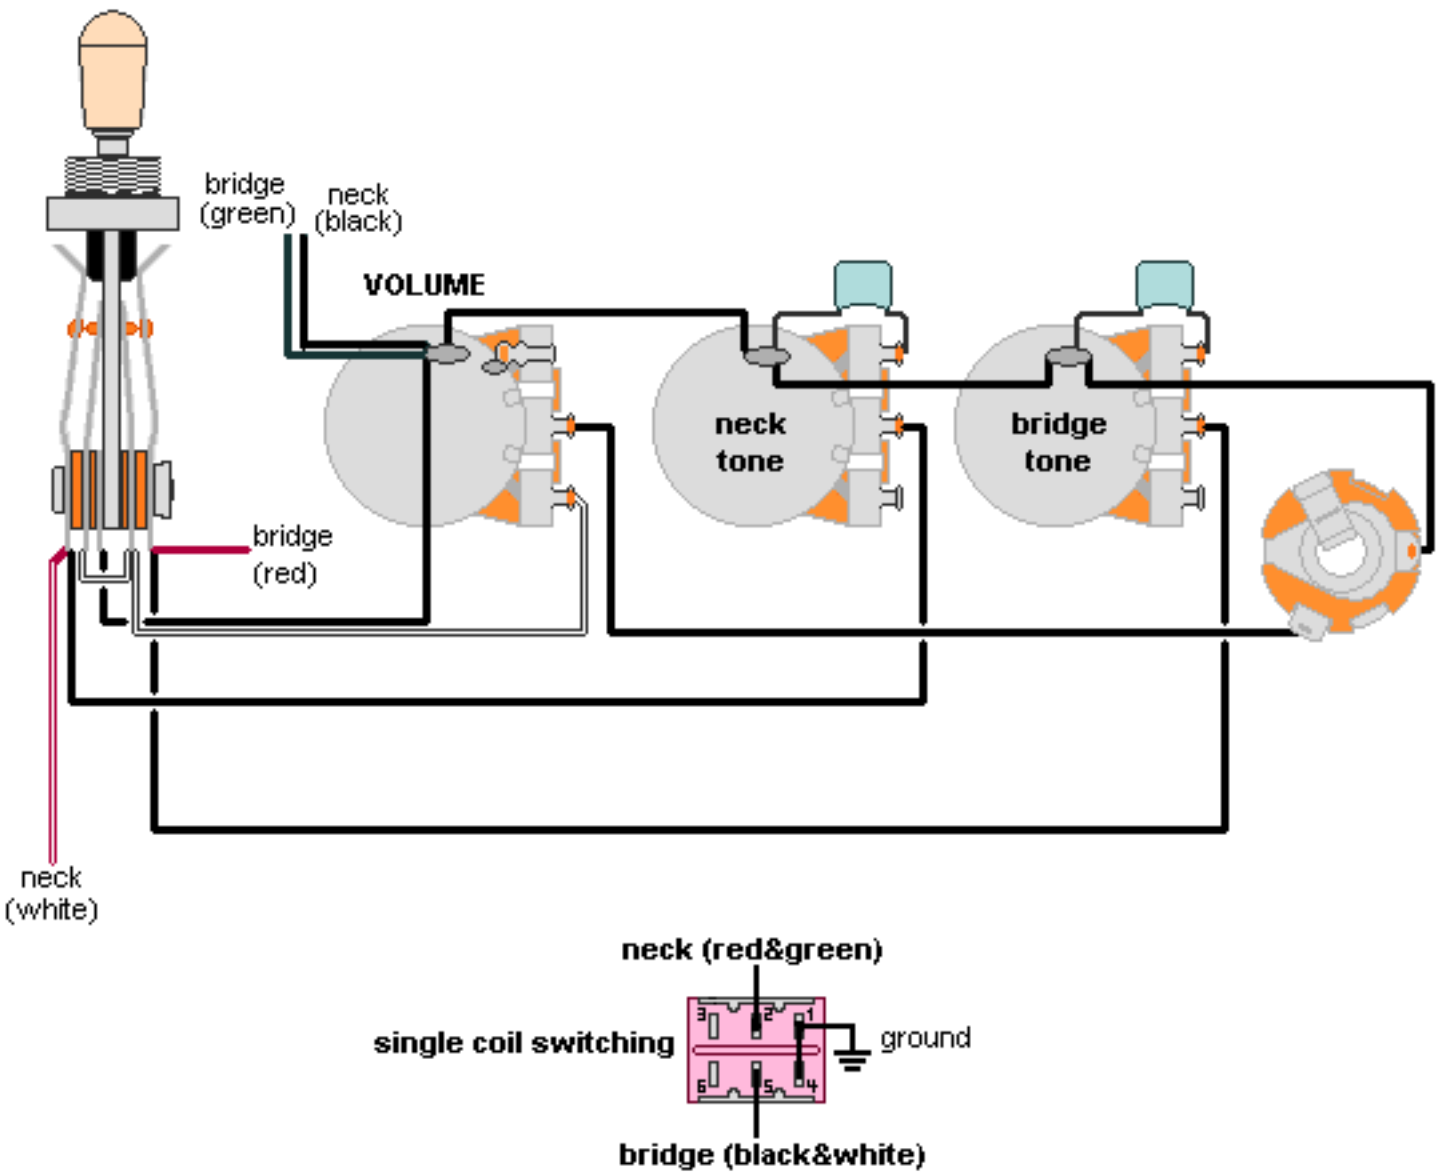

DiMarzio, Inc.

1388 Richmond Terrace, PO Box 100387, Staten Island, NY 10310, Tel(718)981-9286, Fax(718)720-5296

Note: Tailpiece should be connected to common ground.
All grounds \perp must be connected.