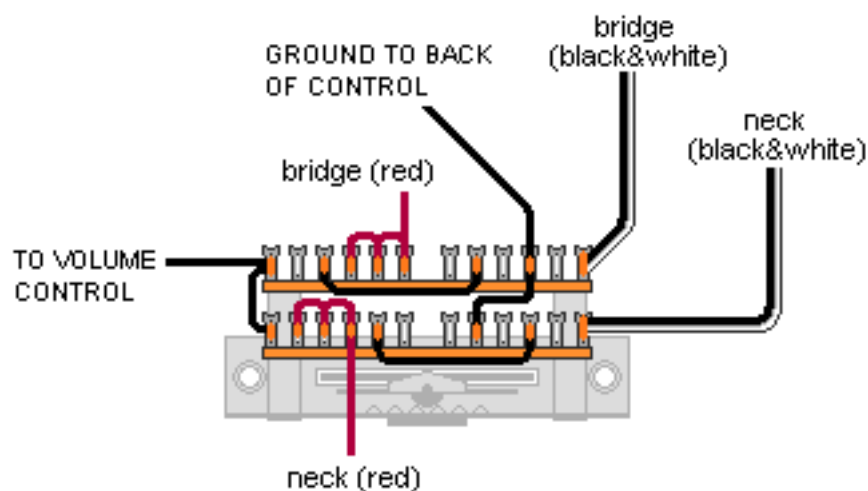

DiMarzio, Inc.

1388 Richmond Terrace, PO Box 100387, Staten Island, NY 10310, Tel(718)981-9286, Fax(718)720-5296

2 HUM, EP1112 WIRING

LEFT-HANDED

1. neck
2. bridge/neck (outside coils)
3. bridge & neck
4. bridge/neck (inside coils)
5. bridge

Both pickups should be installed with the cable exit towards the control compartment.

**Note: Tailpiece should be connected to common ground.
All grounds \perp must be connected.**

Copyright (C) 2003 DiMarzio, Inc. All rights reserved