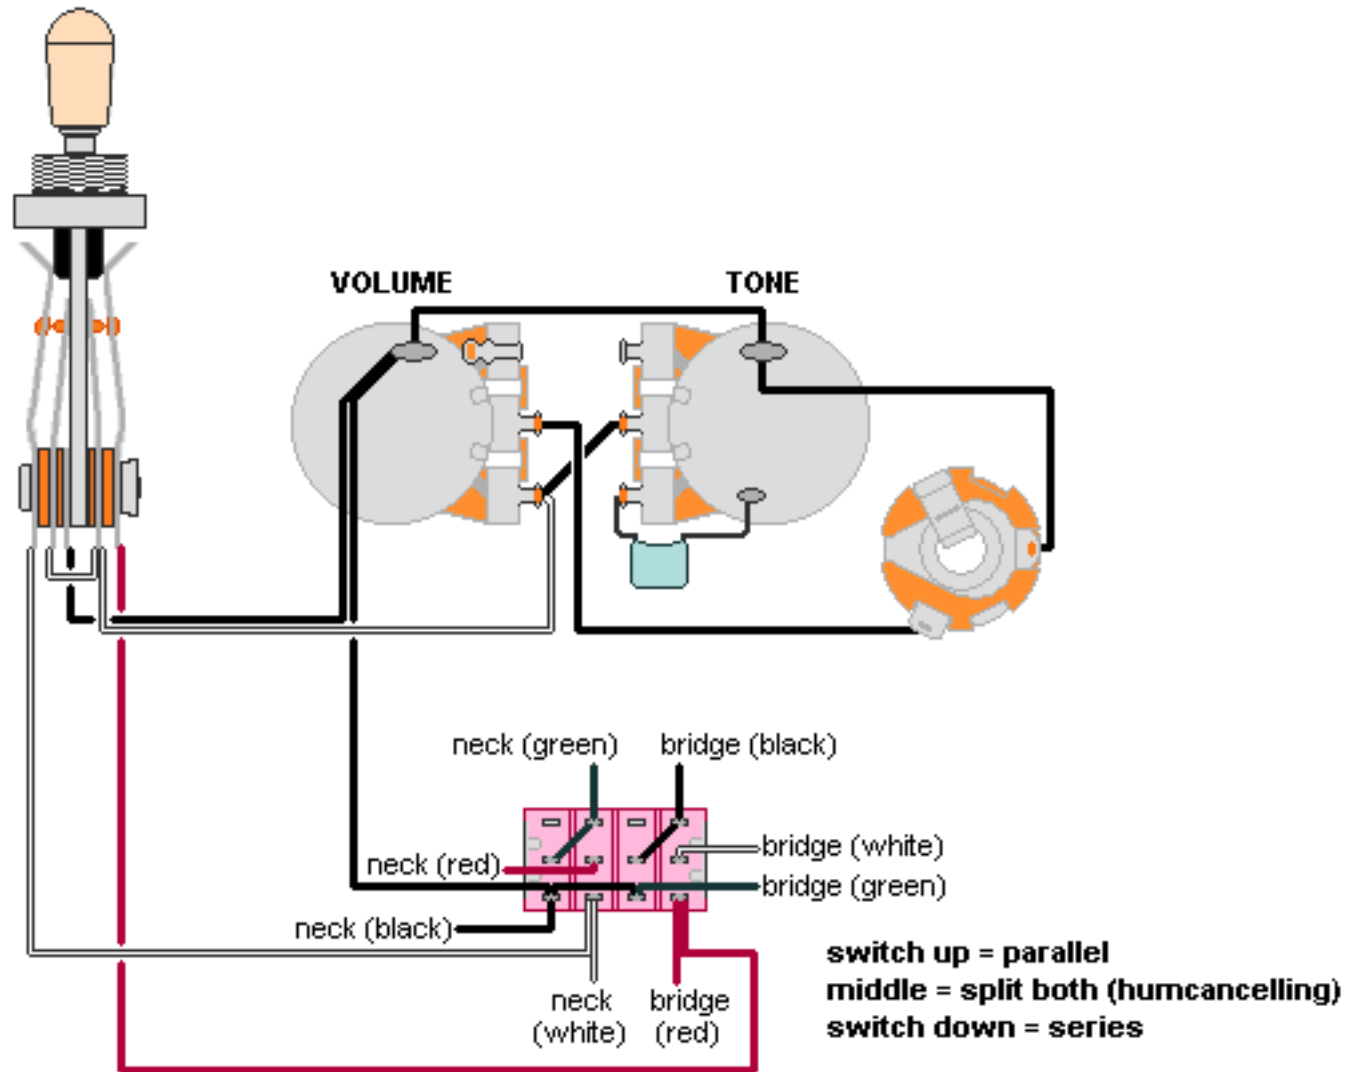

DiMarzio, Inc.

1388 Richmond Terrace, PO Box 100387, Staten Island, NY 10310, Tel(718)981-9286, Fax(718)720-5296

2 HUM., EP1111 (dual sound with single coil splitting)

**Note: Tailpiece should be connected to common ground.
All grounds \perp must be connected.**