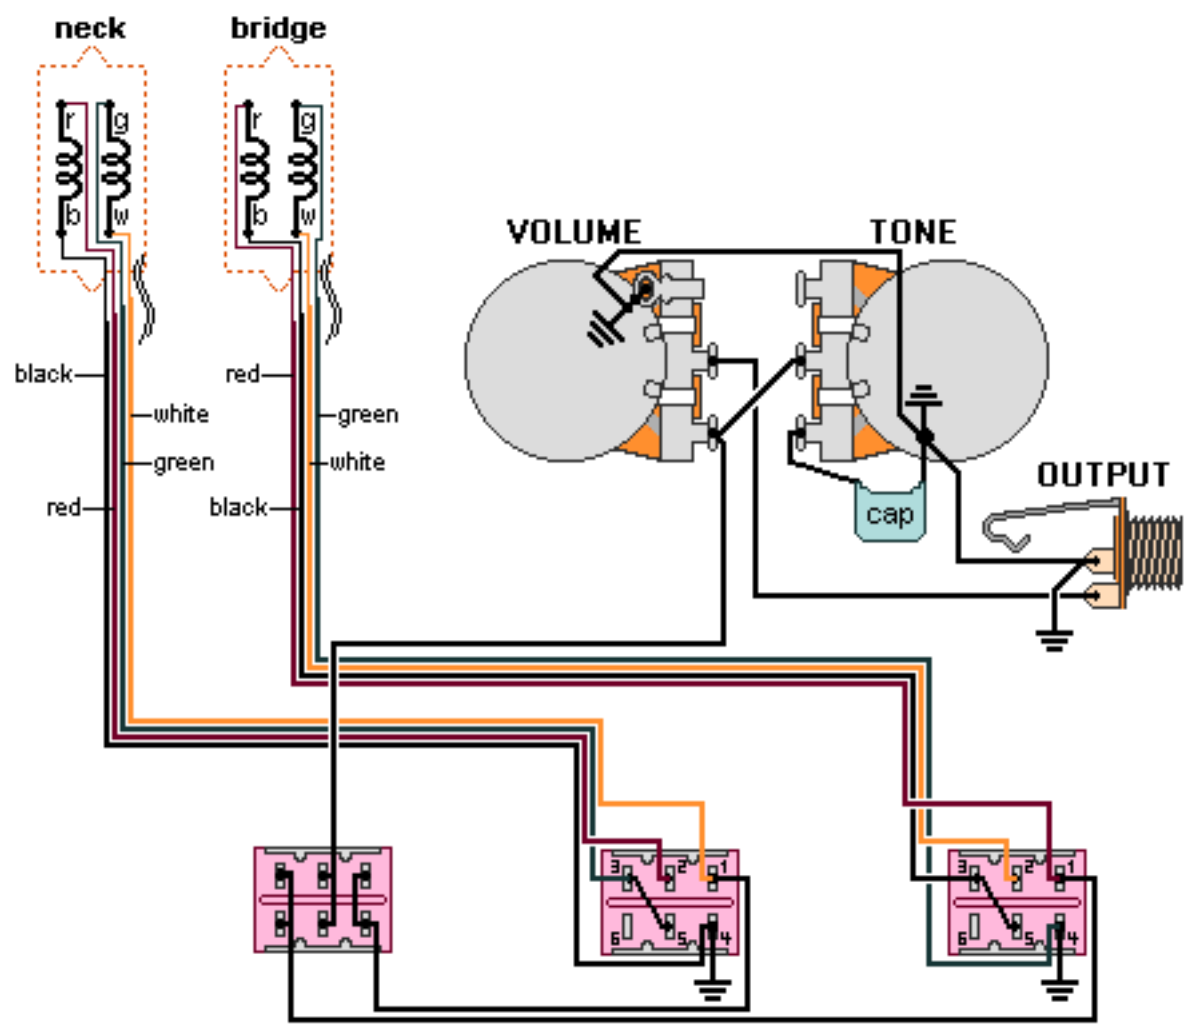

**DiMarzio, Inc.**

1388 Richmond Terrace, PO Box 100387, Staten Island, NY 10310, Tel(718)981-9286, Fax(718)720-5296

**3 on/on/on, Dual Sound + Single Coil Switching**

**Note: Tailpiece should be connected to common ground.  
All grounds  $\perp$  must be connected.**