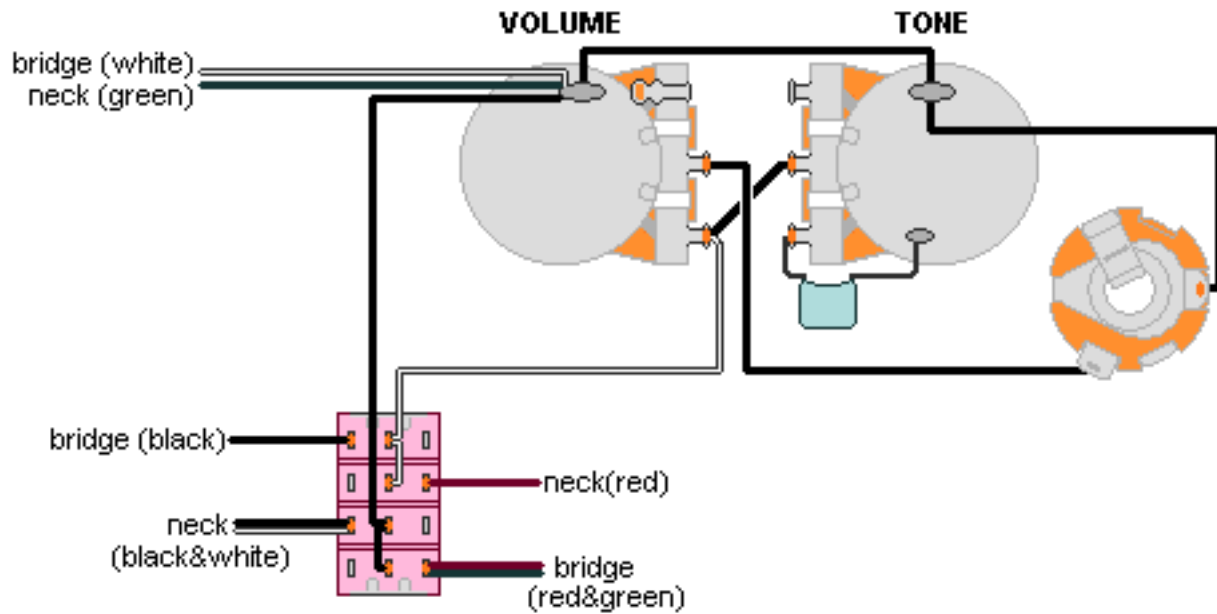

**DiMarzio, Inc.**

1388 Richmond Terrace, PO Box 100387, Staten Island, NY 10310, Tel(718)981-9286, Fax(718)720-5296

BRIDGE  
(reverse polarity)

NECK

## 2HUM., SPLIT CENTER

**All other pickup wires not shown or mentioned go to ground.**

**Note: Tailpiece should be connected to common ground.**

**All grounds  $\perp$  must be connected.**

Copyright (C) 2003 DiMarzio, Inc. All rights reserved