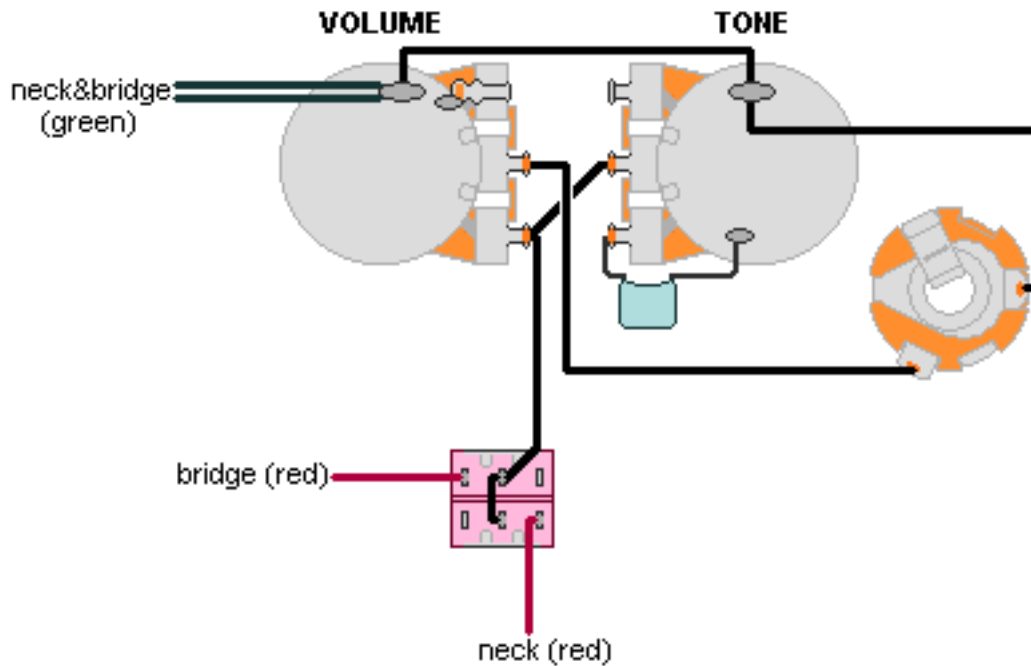

DiMarzio, Inc.

1388 Richmond Terrace, PO Box 100387, Staten Island, NY 10310, Tel(718)981-9286, Fax(718)720-5296

2HUM., 1VOL., 1TONE, DPDT on/on/on

For each pickup, solder the black & white wires together and tape up each connection.

**Note: Tailpiece should be connected to common ground.
All grounds \perp must be connected.**

Copyright (C) 2010 DiMarzio, Inc. All rights reserved